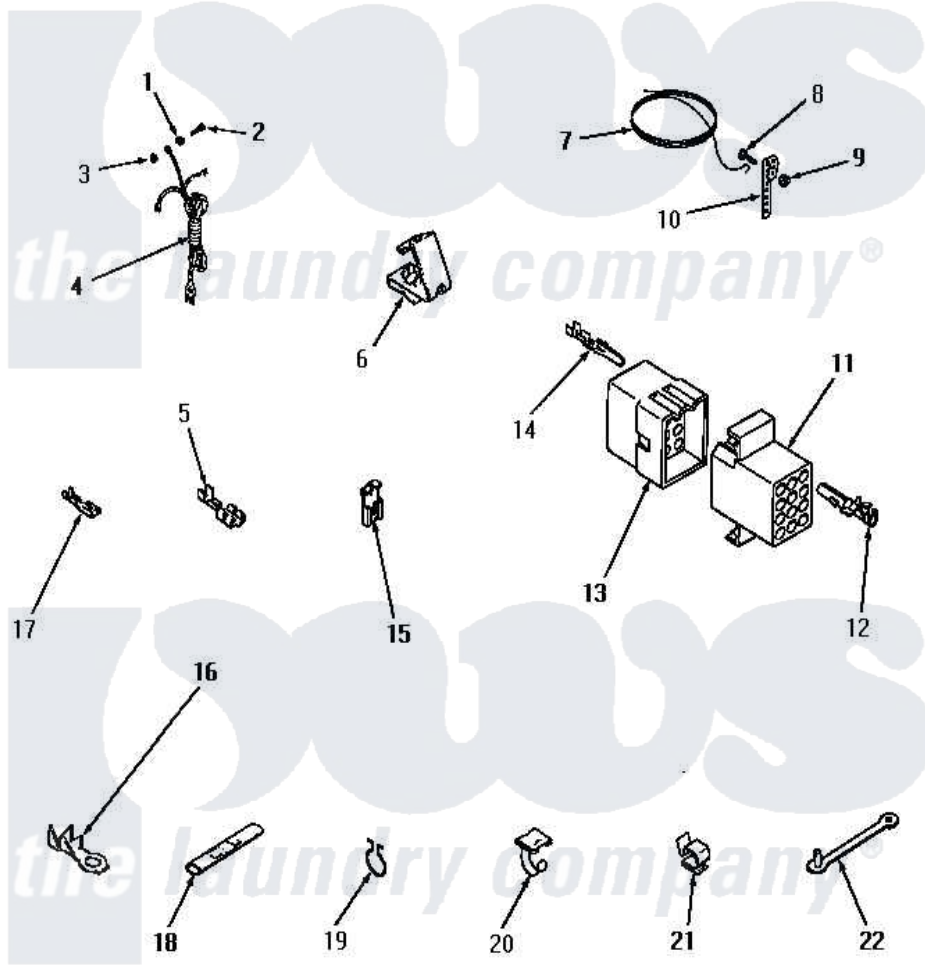

# Amana FA2230 17 - POWER CORD, WIRE & TERMINALS

## POWER CORD, WIRE AND TERMINALS

Amana [Residential Amana FA2230 Washer Parts](#) Parts Diagram 17 - POWER CORD, WIRE & TERMINALS  
 Click on the part number to view part

Item	Original Part Number	Replaced By	Status	Part Description
1	<a href="#">03815</a>			Lockwasher, No.10 Ext Shk
2	<a href="#">20267</a>			Screw, 10-24 X 3/8 Round
3	03673		Not Available	NUT
4	22660		Not Available	POWER CORD AND PLUG
5	Y00119		Not Available	SPADE TERMINAL(18 GAUGE) (1/4 INCH-(1) 18 GAUGE WIRE)
6	00158		Not Available	GROUND CLIP
7	Y21429		Not Available	GROUND WIRE
8	21431		Not Available	ROUND HEAD SCREW
9	Y20278		Not Available	LOCKWASHER
10	21430		Not Available	STRAP,GROUND
11	23042		Not Available	RECEPTACLE
"	Y23034	<a href="#">26163</a>		Receptacle, 9 Circuit
"	<a href="#">23036</a>			Receptacle, 12 Circuit
"	23038		Not Available	RECEPTACLE,15 CIRCUIT
"	23039	<a href="#">697780</a>		Receptacle,

12	Y00117	<a href="#">5011-XX</a>		093 Female Socket
13	23035		Not Available	PLUG,12 CIRCUIT
"	<a href="#">23033</a>			Plug, 9 Circuit
"	<a href="#">23037</a>			Plug, 15 Circuit
"	<a href="#">23041</a>			Plug, 6 Circuit
"	<a href="#">23040</a>			Plug-3 Circuit
14	<a href="#">Y00116</a>			Terminal, Pin-Male
15	<a href="#">Y00120</a>			Terminal, Flag-1/4 Fema
16	<a href="#">00110</a>			No.10 18 Gauge Wire
17	<a href="#">00112</a>			Terminal, Spade-3/16 Fe
18	21091		Not Available	CONNECTOR TWO 1/4 INCH MALE
19	<a href="#">51291</a>			Clip, Wire
20	21793		Not Available	CABLE CLIP
21	<a href="#">21036</a>			Clip, Cable
22	22837		Not Available	STRAP,WIRE