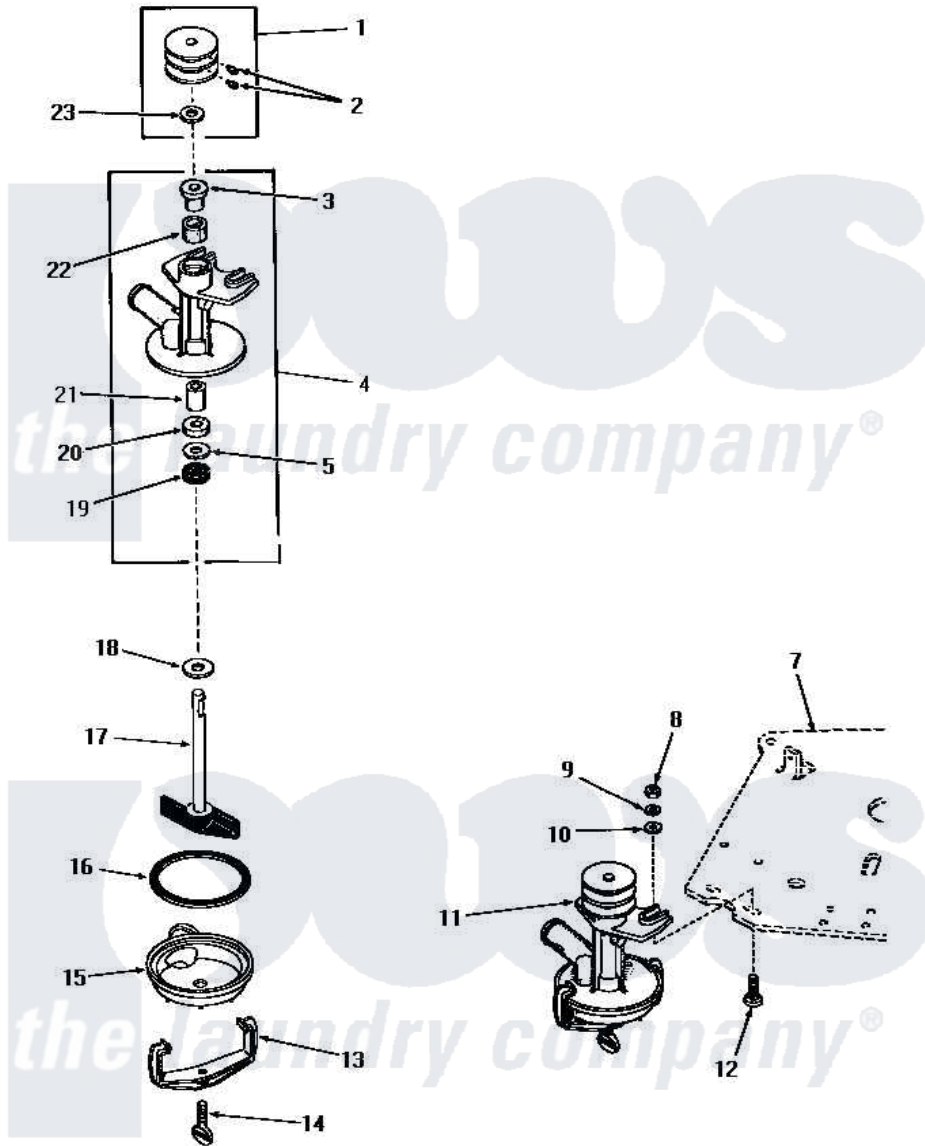

Amana FA2230 18 - PUMP ASSY

PUMP ASSEMBLY

Amana [Residential Amana FA2230 Washer Parts](#) Parts Diagram 18 - PUMP ASSY

[Click on the part number to view part](#)

Item	Original Part Number	Replaced By	Status	Part Description
1	23770		Not Available	ASSY,PULLEY
2	02771			Screw, 1/4-20 x 3/8 Hex S
3	20072			Bearing
4	20763		Not Available	PUMP BODY
5	20093			Washer, 29/64 ID x 63/64 OD
7	Y00000000		Not Available	SEE NOTE MOUNTING PLATE
8	20275	27001225		Nut, Jam Mid Lock 1/4-20
9	03189			LoCkwasher, 1/4 Std-C P
10	20176			Washer, .2656 ID x 9/16 OD
11	25178		Not Available	ASSY,PUMP
12	24390			Bolt
13	20066			Clamp, Pump
14	20161			Screw, 5/16-18 X 1-1/16
15	04316		Not Available	BOTTOM,PUMP
16	20097		Not Available	GASKET
17	04372		Not Available	ASSY,IMPELLER

18	20099		Washer, .440idx1.125odx
19	20095		Seal
20	20094		Packing Material
21	20071		Bearing
22	26479		Wick
23	26919	Not Available	WASHER,PUMP PULLEY
NI	131P3		Kit, Pump Kt85