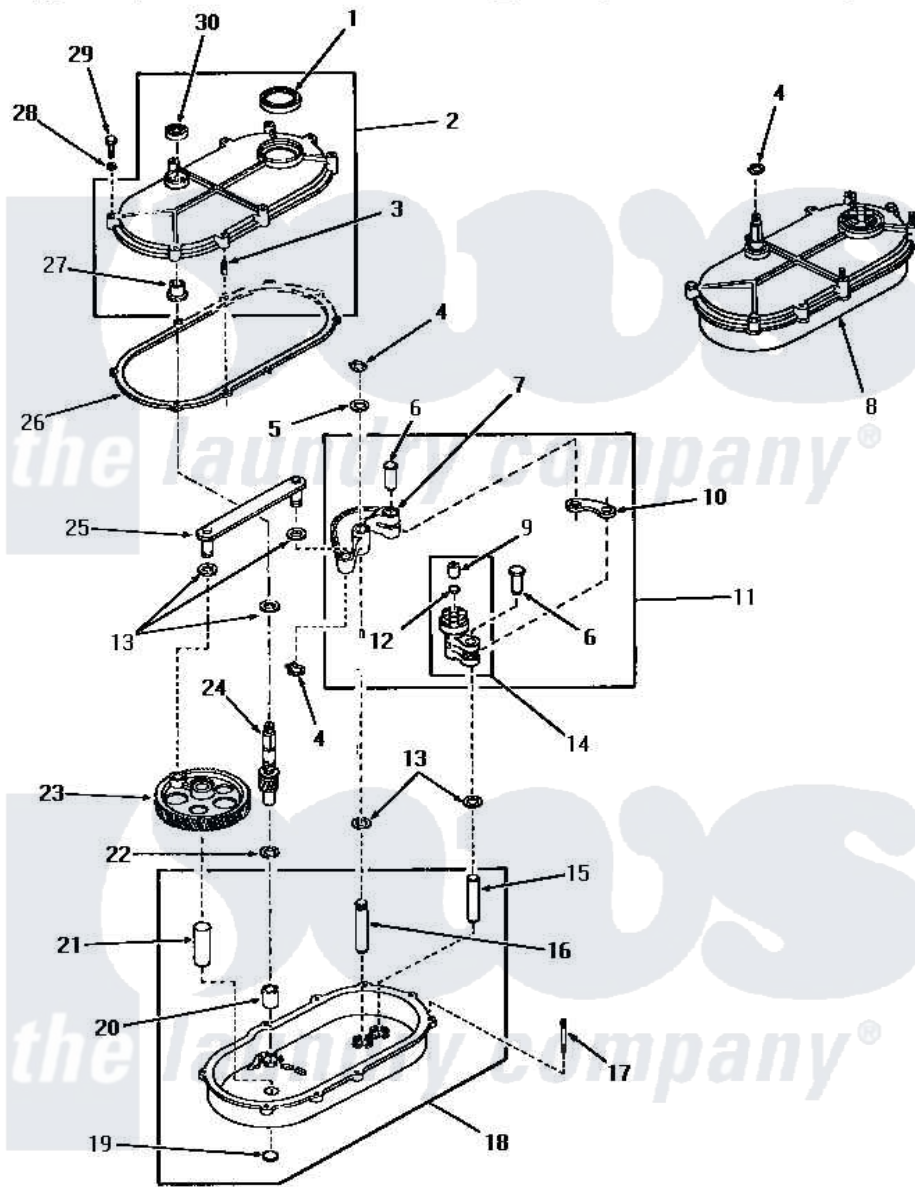

Amana FA2230 19 - TRANSMISSION ASSY

TRANSMISSION ASSEMBLY

Amana [Residential Amana FA2230 Washer Parts](#) Parts Diagram 19 - TRANSMISSION ASSY
 Click on the part number to view part

Item	Original Part Number	Replaced By	Status	Part Description
1	20199			Seal
2	20216		Not Available	ASSY,TRANSMISSION COVE
3	20197		Not Available	DOWEL PIN
4	23751			Ring, Retaining
5	20212	35092		Washer, 3628id X 1.00 X .056
6	01690			Pin, Link
7	05005	05005P		Assembly
8	23828			Assembly, Transmission
9	01711		Not Available	BEARING
10	Y04999		Not Available	LINK
11	20220			Assembly, Rocker Arm
12	Y02479			Disc, Expansion
13	01791			Washer, .626 X 1.125 X1
14	20219	30927P		Assembly Clutch Arm
15	01688		Not Available	PIN
16	24817		Not Available	PIN,ROCKER ARM

17	20155		Not Available	STUD,DOUBLE END 1/4-20
18	23927		Not Available	ASSY,TRANSMISSION xREPLACE
19	Y02769			Disc
20	01993			Bearing, 7/8odx5/8id
21	03477		Not Available	PIN
22	20198	41813		Csa 20198 20 4w 19 Deg Cc
23	02175		Not Available	GEAR,CRANK
24	23645			Pinion
25	03969	03969P		Rod Connecting
26	20059			Gasket
27	20082			Bearing
28	03189			LoCkwasher, 1/4 Std-C P
29	20257		Not Available	SCREW,1/4-20 X 1-1/4 H
30	20200			Seal
NI	02528	02528P		Grease Transmission Mobil 209