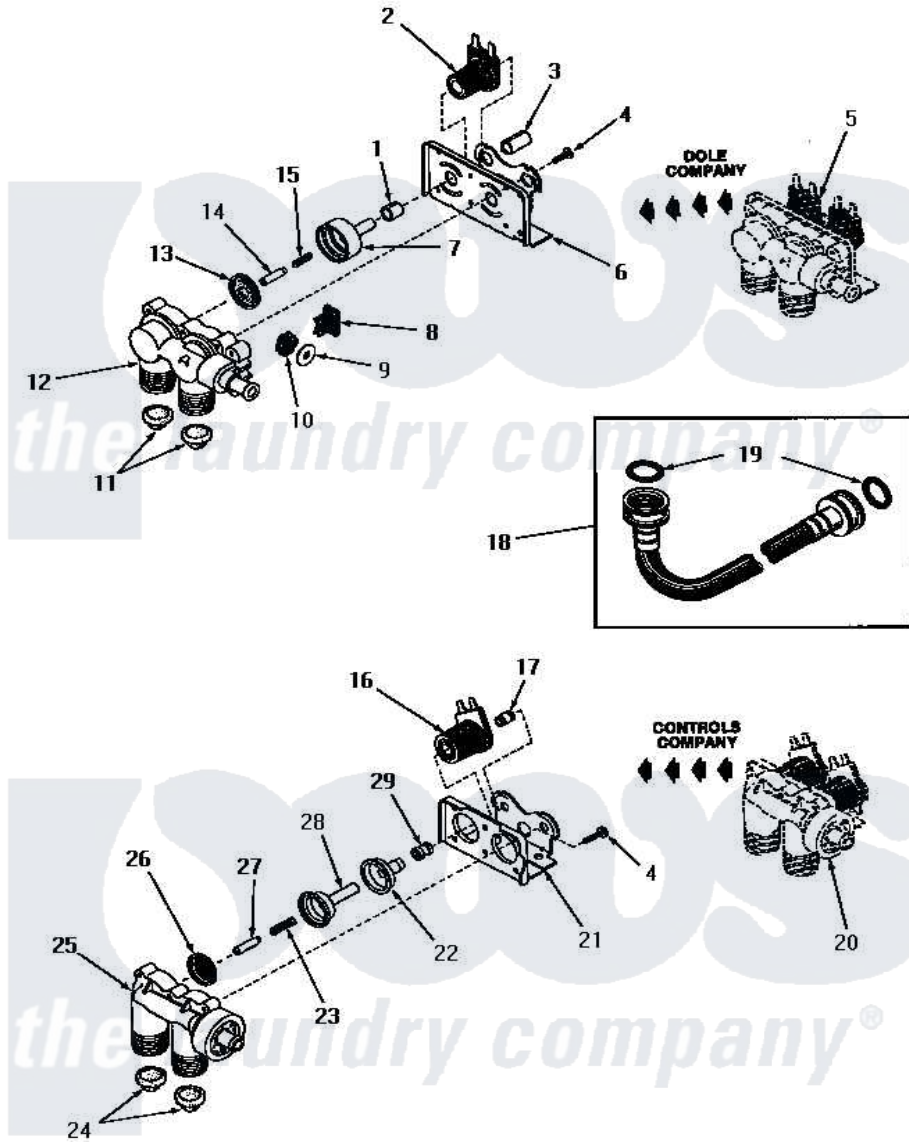

# Amana FA2231 01 - 25832 & 25833 MIXING VALVE ASSEMBLIES

**25832 and 25833 MIXING VALVE ASSEMBLIES**  
(See Page 18 for complete assembly)

Amana [Residential Amana FA2231 Washer Parts](#) Parts Diagram 01 - 25832 & 25833 MIXING VALVE ASSEMBLIES  
Click on the part number to view part

Item	Original Part Number	Replaced By	Status	Part Description
1	24129		Not Available	SLEEVE,SHORT
2	24126	<a href="#">33930</a>		Valve, Mixing
3	24128		Not Available	SLEEVE,LONG
4	25817C		Not Available	SCREW
5	Y00000000		Not Available	SEE NOTE MIXING VALVE ASSEMBLY
6	Y24127		Not Available	MOUNTING BRACKET
7	<a href="#">24130</a>			Guide, Armature
8	Y24135		Not Available	PLUG,FLOW REGULATOR
9	23224G		Not Available	DIFFUSER
10	<a href="#">23224C</a>			Regulator, Flow
11	24122	<a href="#">22002960</a>		Strainer, Washer Inlet
12	<a href="#">24125</a>			Body, Valve
13	24134		Not Available	DIAPHRAGM
14	24132		Not Available	ARMATURE
15	24131		Not Available	SPRING
16	24596A		Not Available	SOLENOID

17	25817M	Not Available	SOLENOID PLUG
18	20241	<a href="#">EZ20241</a>	20 x 24 x 1 Filter 1 Metal Side
19	20290	<a href="#">Y013783</a>	Washer, Inlet Hose
20	Y00000000	Not Available	SEE NOTE MIXING VALVE ASSEMBLY
21	25817B	Not Available	MOUNTING BRACKET
22	25817E	Not Available	SLEEVE, GUIDE xREPLACE
23	25817G	Not Available	SPRING
24	24122	<a href="#">22002960</a>	Strainer, Washer Inlet
25	24123	Not Available	VALVE BODY
26	25817K	Not Available	DIAPHRAGM
27	25817H	Not Available	ARMATURE
28	25817F	Not Available	ARMATURE GUIDE
29	25817D	Not Available	SLEEVE ADAPTER