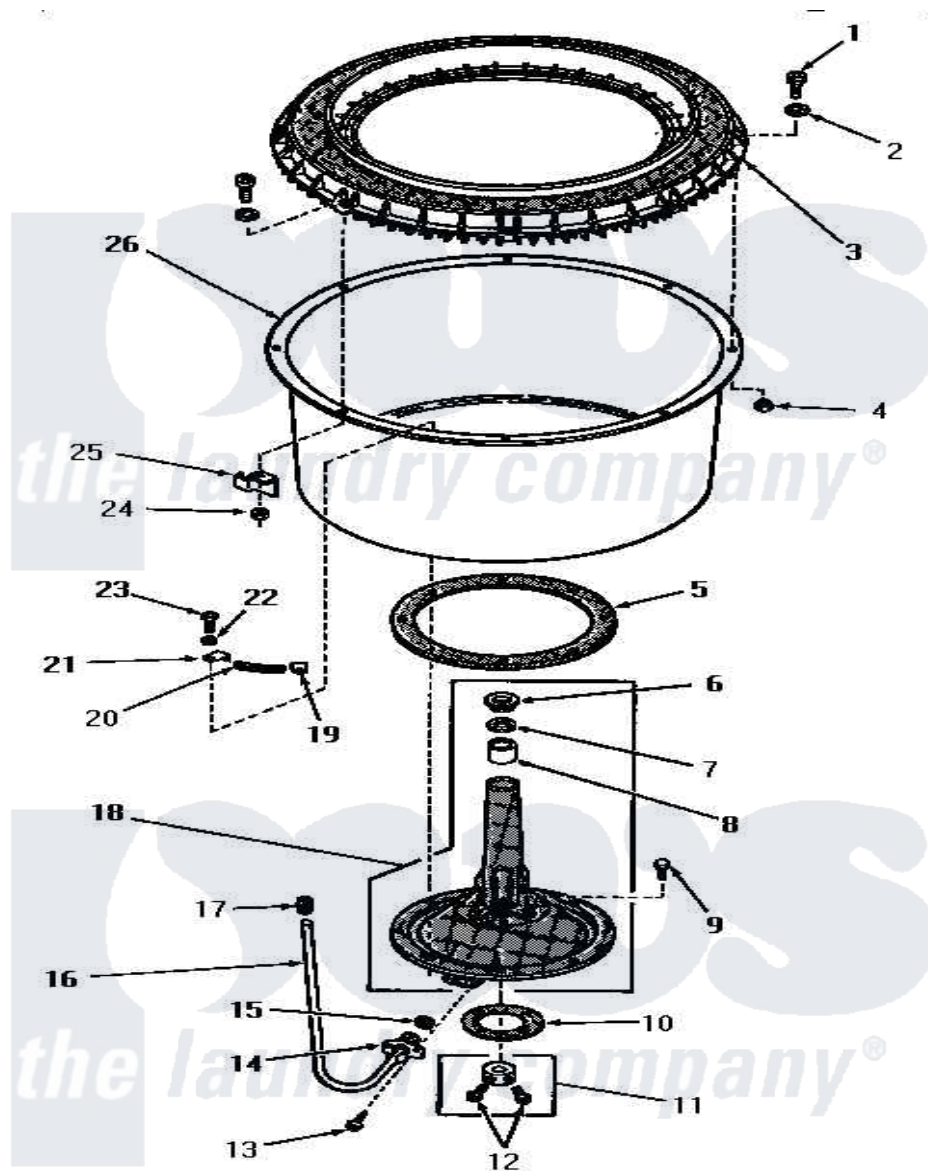

Amana FA2231 03 - AGITATOR POST & SPIN TUB

AGITATOR POST AND SPIN TUB

Amana [Residential Amana FA2231 Washer Parts](#) Parts Diagram 03 - AGITATOR POST & SPIN TUB
 Click on the part number to view part

Item	Original Part Number	Replaced By	Status	Part Description
1	25251	EZ25251		25 x 25 x 1 Filter 1 Metal Side
2	25100			Washer, 17/64 ID x 1/2 OD
3	24931		Not Available	BALANCE RING
4	25250			Nut, 1/4-20 Hex Nyllock
5	22449		Not Available	GASKET
6	23685			Bearing
7	23684			Seal
8	23686			Bearing
9	20261			Screw, Cap
10	20120			Gasket
11	20377			Collar Assembly
12	23481	02422		Screw, 1/4-20 X 1/2 HeX
13	20852		Not Available	SCREW, 10-24 X 1/2 HEX
14	26046			Bracket, Sediment Tube
15	20110			Gasket
16	25980			Tube, Sediment

17	22361		Sleeve
18	26016	2-6016	Wheel 71/2x6
19	22446		Clip
20	22144		Spring
21	22447		Clip
22	20121	Not Available	GASKET
23	20260		Screw, 5/16-18 X 3/4 RD
24	26678		Nut, Self-Locking
25	22025		Bracket
26	25976	Not Available	TUB,SPIN-SS
NI	243P3	Not Available	KIT,AGITATOR POST