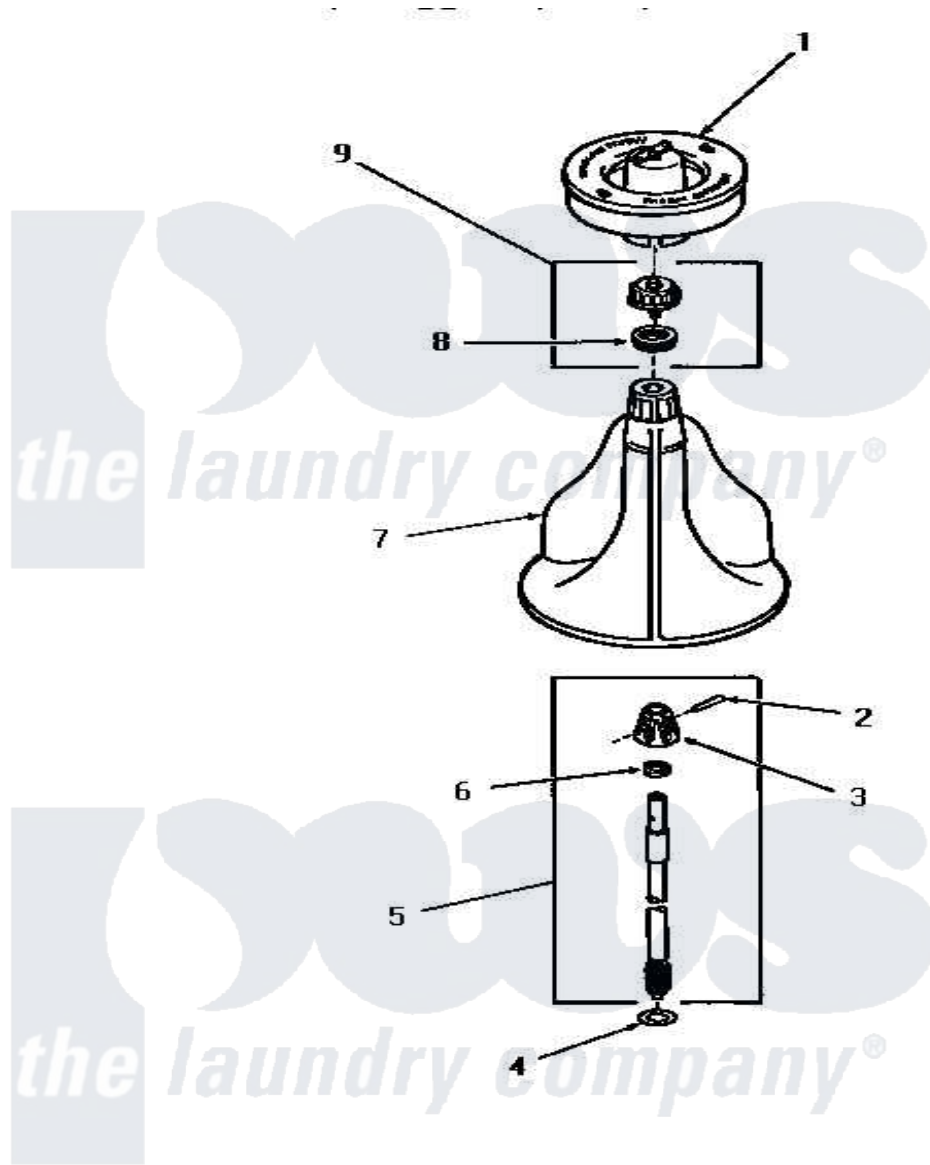

Amana FA2231 04 - AGITATOR, SHAFT & FABRIC SOFTENER DISP

AGITATOR, SHAFT AND FABRIC SOFTENER DISPENSER

Amana Residential Amana FA2231 Washer Parts Parts Diagram 04 - AGITATOR, SHAFT & FABRIC SOFTENER DISP
 Click on the part number to view part

Item	Original Part Number	Replaced By	Status	Part Description
1	23546		Not Available	ASSY,DISPENSER-FAB-SOF
2	20243			Pin, Taper
3	20056		Not Available	BLOCK, DRIVE
4	22135			Washer
5	21751	21751P		Assyshaft
6	20057	222T017P01		Washer FIB 21/32 ID X 1156 OD X 1/8
7	25975		Not Available	ASSY,AGITATOR
8	21036			Clip, Cable
9	26015			Assembly, Cap And Ring-Agitator
"	26014			Assembly, Cap And Ring-Agitator