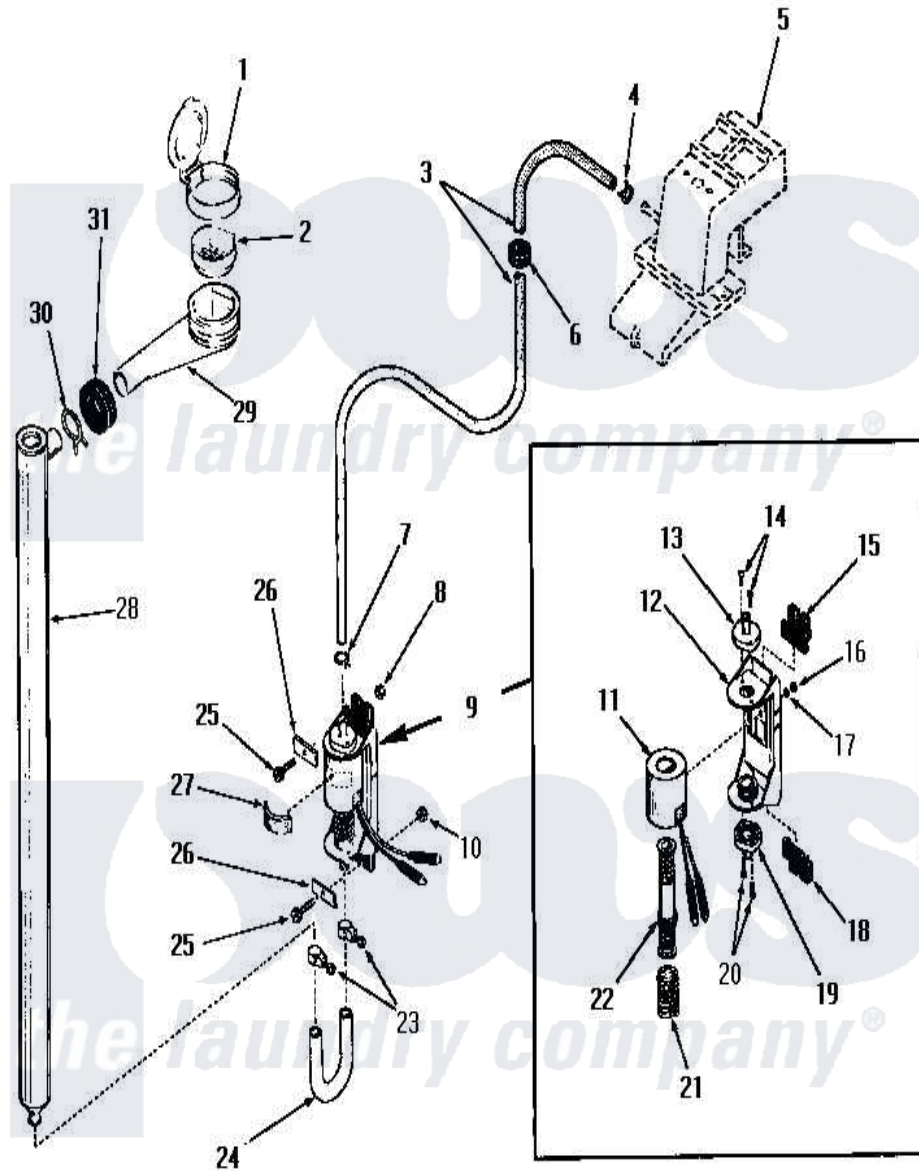

Amana FA2231 05 - BLEACH DISPENSER

Amana [Residential Amana FA2231 Washer Parts](#) Parts Diagram 05 - BLEACH DISPENSER
 Click on the part number to view part

Item	Original Part Number	Replaced By	Status	Part Description
1	22484		Not Available	BLEACH LID
2	21984			Cover, Dispenser
3	22300		Not Available	HOSE
4	23410		Not Available	HOSE CLAMP
5	Y00000000		Not Available	SEE NOTE WATER INLET
6	22299		Not Available	GROMMET
7	22295		Not Available	HOSE CLAMP
8	22001			Nut, 10-24 Nylon Hex BR
9	22337			Pump, Bleach
10	22001			Nut, 10-24 Nylon Hex BR
11	22337B		Not Available	COIL AND FRAME
12	22337A		Not Available	BASE
13	22337E		Not Available	HOSE CONNECTOR
14	51356		Not Available	SCREW,6-32 X 5/16 RD H
15	22337F		Not Available	ISOLATION MOUNT
16	22337G		Not Available	NUT

17	21735	Not Available	LOCKWASHER,No.10 INTSHKP
18	22337F	Not Available	ISOLATION MOUNT
19	22337E	Not Available	HOSE CONNECTOR
20	51356	Not Available	SCREW,6-32 X 5/16 RD H
21	22337D	Not Available	SPRING
22	22337C	Not Available	ARMATURE AND VALVE
23	24604	Not Available	HOSE CLAMP
24	22302	Not Available	HOSE
25	25989	Not Available	HEX HEAD SCREW
26	Y22287	Not Available	BLEACH PUMP BRACKET
27	25220	Not Available	BUMPER
28	22303	Not Available	TUBE,BLEACH
29	22377	Not Available	DISPENSER xREPLACE
30	Y03640	Not Available	CLAMP
31	20118	Not Available	GROMMET,1982 INV