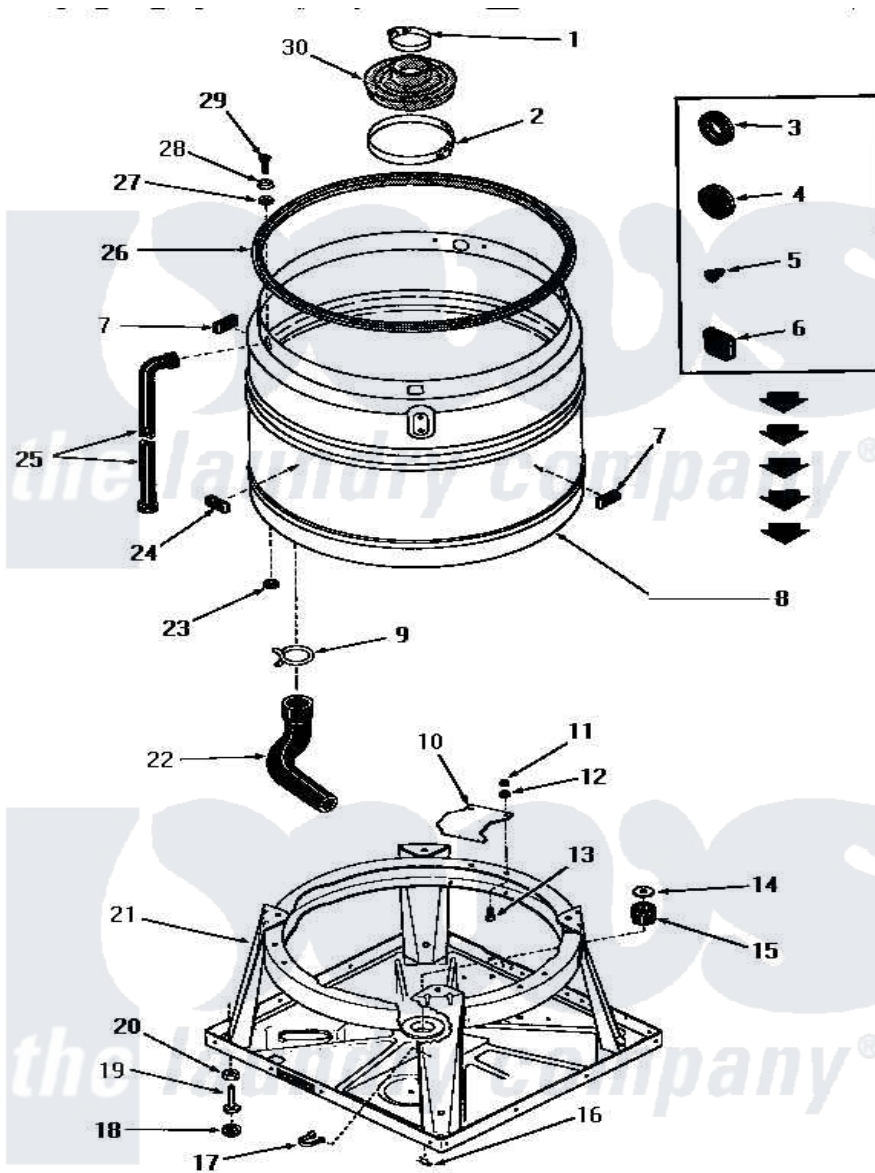

Amana FA2231 06 - BOOT, CHASSIS & DRAIN TUB

BOOT, CHASSIS AND DRAIN TUB

Amana [Residential Amana FA2231 Washer Parts](#) Parts Diagram 06 - BOOT, CHASSIS & DRAIN TUB
 Click on the part number to view part

Item	Original Part Number	Replaced By	Status	Part Description
1	20107			Upper Clamp
2	20108	F200201		Clamp Hose #56
3	20118		Not Available	GROMMET,1982 INV
4	20305	20-305		Sizzle Do Not Ship Ups
5	21393	21-393		Piezo Sounder
6	21651			Grommet
7	23258			Pad, Bumper
8	26034M		Not Available	ASSY,SPLASH TUB
9	10108			Seal
10	21905			Plate, Snubber
11	20275	27001225		Nut, Jam Mid Lock 1/4-20
12	03189			LoCkwasher, 1/4 Std-C P
13	02422			Screw, 1/4-20 X 1/2 HeX
14	20162		Not Available	SPACER
15	20195		Not Available	GROMMET
16	26012	2-6012		Blower Wheel

17	22837		Not Available	STRAP,WIRE
18	21749	40016001		Foot, Rubber
19	20409	22003428		Leg, Adjustable
20	Y21899	40038101		Nut, Leg
21	26028			Assembly, Chassis xReplace
22	25112			Hose
23	20115			Grommet
24	23257		Not Available	PAD,BUMPER
25	22818		Not Available	HOSE
26	21233		Not Available	GASKET
27	20112			Grommet
28	20111			Washer
29	20259		Not Available	SCREW
30	20129		Not Available	BOOT