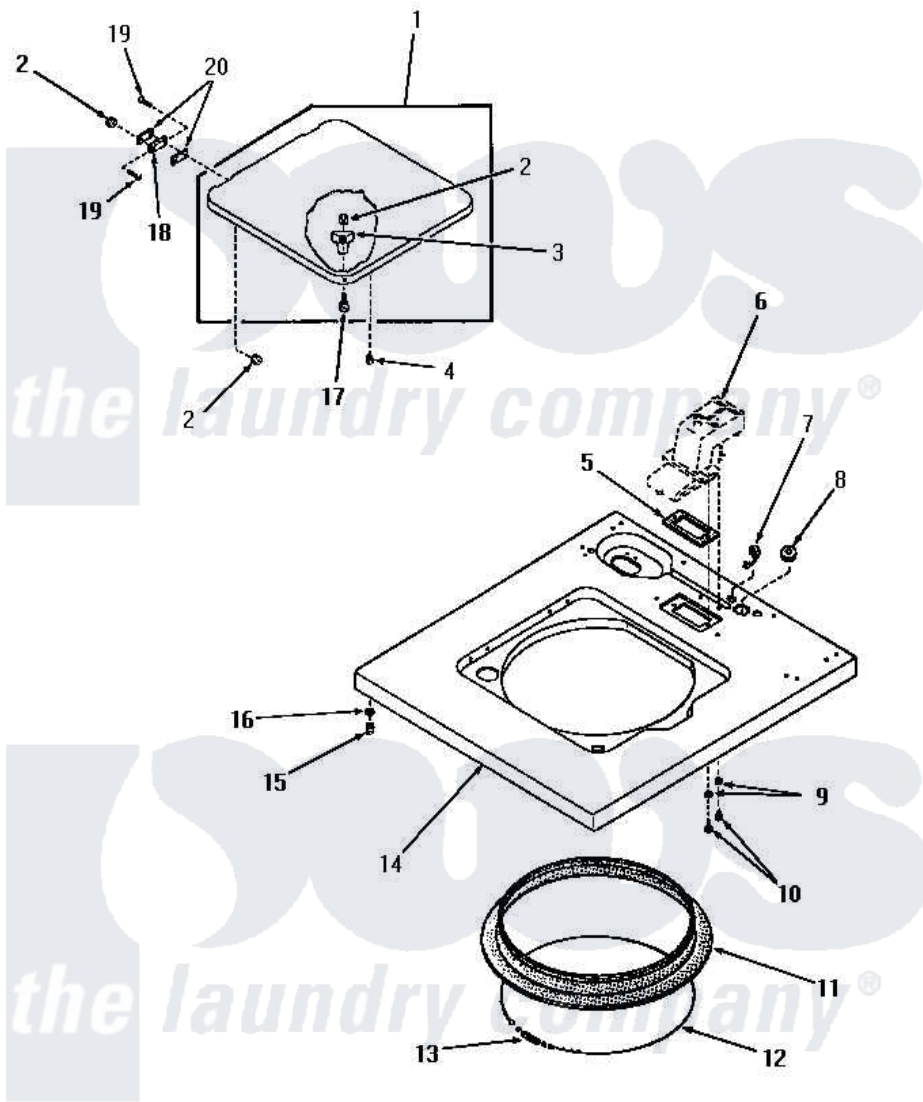

Amana FA2231 07 - CABINET TOP & LOADING DOOR

CABINET TOP AND LOADING DOOR

Amana [Residential Amana FA2231 Washer Parts](#) Parts Diagram 07 - CABINET TOP & LOADING DOOR

[Click on the part number to view part](#)

Item	Original Part Number	Replaced By	Status	Part Description
1	26901H		Not Available	ASSY,LID & CATCH
"	26901A		Not Available	LOADING DOOR, AVOCADO
"	26901K		Not Available	LOADING DOOR, COFFEE
"	26901L		Not Available	ASSY,LID & CATCH
"	26901W		Not Available	ASSY,LID & CATCH xREPLACE
"	26901C		Not Available	LOADING DOOR, COPPERTONE
2	21752			Nut, 8-32 Hex Brilock
3	25217	R0603504		Actuator, Door Switch
4	21176			Bumper
5	23255		Not Available	GASKET
6	Y00000000		Not Available	SEE NOTE WATER INLET
7	21903	211881		Grommet, Cord Part Not Used- Gas Models Only
8	20118		Not Available	GROMMET,1982 INV
9	20493			Washer, 11/64 ID x 3/8 OD

10	55469	500226	Screw, 8b-16 x 5/8 Tap
11	25277		Guard, Rim
12	22352	Not Available	RETAINER,WIRE
13	20791	Not Available	SPRING
14	26819W	Not Available	CABINET TOP, WHITE
"	26819A	Not Available	CABINET TOP, AVOCADO
"	26819K	Not Available	CABINET TOP, COFFEE
"	26819C	Not Available	CABINET TOP, COPPERTONE
"	26819L	Not Available	ASSY, TOP
"	26819H	Not Available	CABINET TOP, HARVEST GOLD
15	23007	Not Available	CAGED NUT
16	24861	Not Available	LOCKWASHER, .448X.789SH
17	26769		Assembly, Screw And Washer
18	21583		Hinge
19	22649		Screw, 8-32 X 13/32 FI
20	21584		Gasket