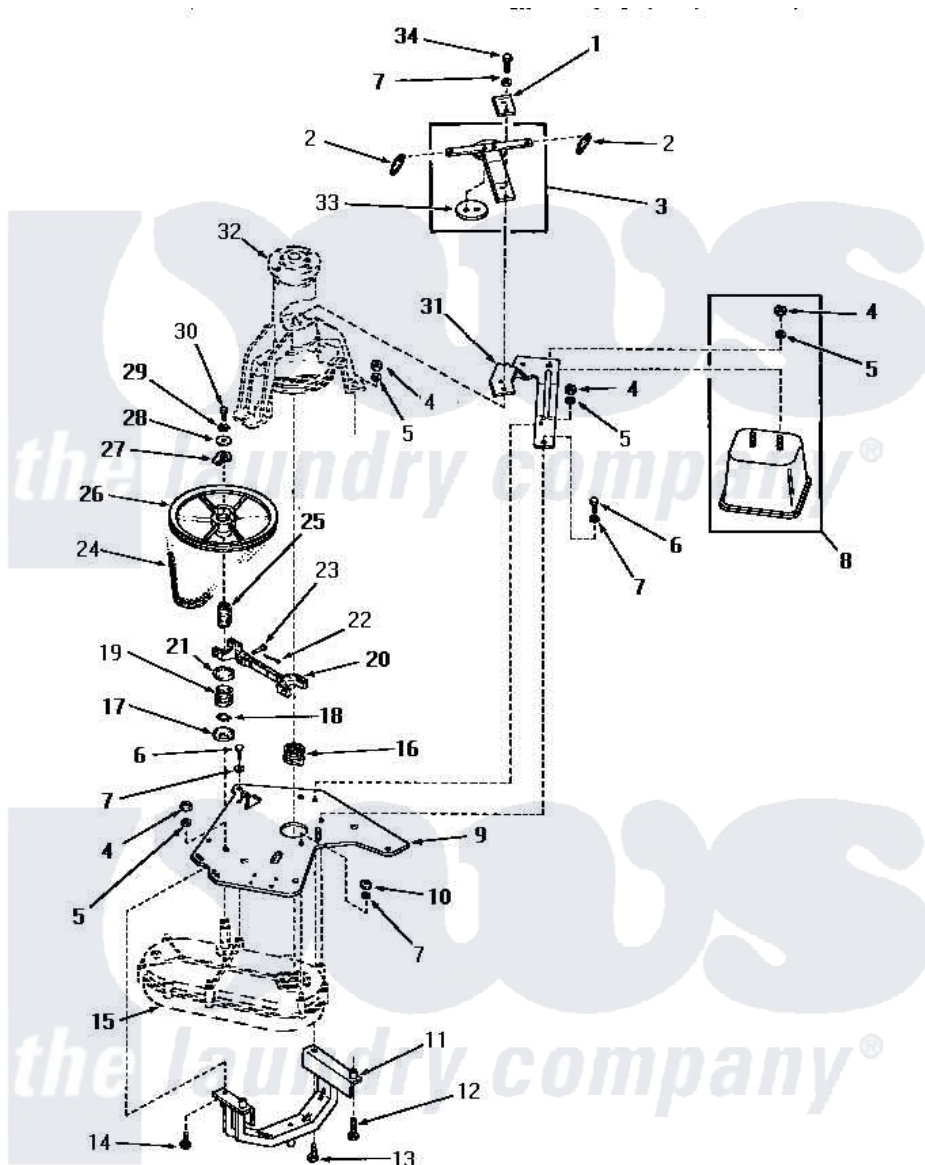

# Amana FA2231 08 - CBAL WEIGHT, BRKT, MTG PLT & TRANS

**COUNTERBALANCE WEIGHT, BRACKET,  
MOUNTING PLATE AND TRANSMISSION BELT**

Amana [Residential Amana FA2231 Washer Parts](#) Parts Diagram 08 - CBAL WEIGHT, BRKT, MTG PLT & TRANS  
Click on the part number to view part

Item	Original Part Number	Replaced By	Status	Part Description
1	<a href="#">22614</a>			Plate, Support
2	<a href="#">23632</a>			Spring
3	<a href="#">20168</a>			Assembly, Snubber
4	20274	<a href="#">62739</a>		Nut, Lock
5	<a href="#">20277</a>			Lockwasher, 3/8 Std X 3
6	<a href="#">20264</a>			Screw, 1/4-20 X 2 Hex H
7	<a href="#">03189</a>			LoCkwasher, 1/4 Std-C P
8	25230		Not Available	COUNTERBALANCE WEIGHT
9	24749		Not Available	MOUNTING PLATE
10	20275	<a href="#">27001225</a>		Nut, Jam Mid Lock 1/4-20
11	22702		Not Available	ASSY,YOKE & SLEEVE
12	Y22688		Not Available	SCREW,CAP-3/8-16X1-1/4
13	20255		Not Available	SCREW,3/8-16 X 1 HEX H
14	22687		Not Available	SCREW
15	Y00000000		Not Available	SEE NOTE TRANSMISSION ASSEMBLY
16	<a href="#">23647</a>			Jaw

17	26611	Not Available	RETAINER,SPRING-LOWER
18	<a href="#">23751</a>		Ring, Retaining
19	<a href="#">26609</a>		Spring
20	<a href="#">23732</a>		Assembly, Shifter Fork
21	<a href="#">26610</a>		Retainer, Spring-Upper
22	<a href="#">20248</a>		Pin, Cotter
23	23718	Not Available	PIN,SHIFTER
24	<a href="#">23758</a>		Belt
25	<a href="#">23644</a>		Hub
26	23773	Not Available	ASSY,PULLEY-TRANSMISSI
27	<a href="#">23643</a>		Pulley Stop
28	23716	Not Available	WASHER
29	Y03421	Not Available	LOCKWASHER
30	<a href="#">02422</a>		Screw, 1/4-20 X 1/2 HeX
31	25139	Not Available	BRACKET
32	Y00000000	Not Available	SEE NOTE MAIN BEARING
33	20453	Not Available	DISC,FRICITION
34	24233	Not Available	SCREW,CAP-1/4-20 X 3/4
NI	<a href="#">03200</a>		A-D Drive Lubricant
"	285P3	<a href="#">23911</a>	Kit Spring