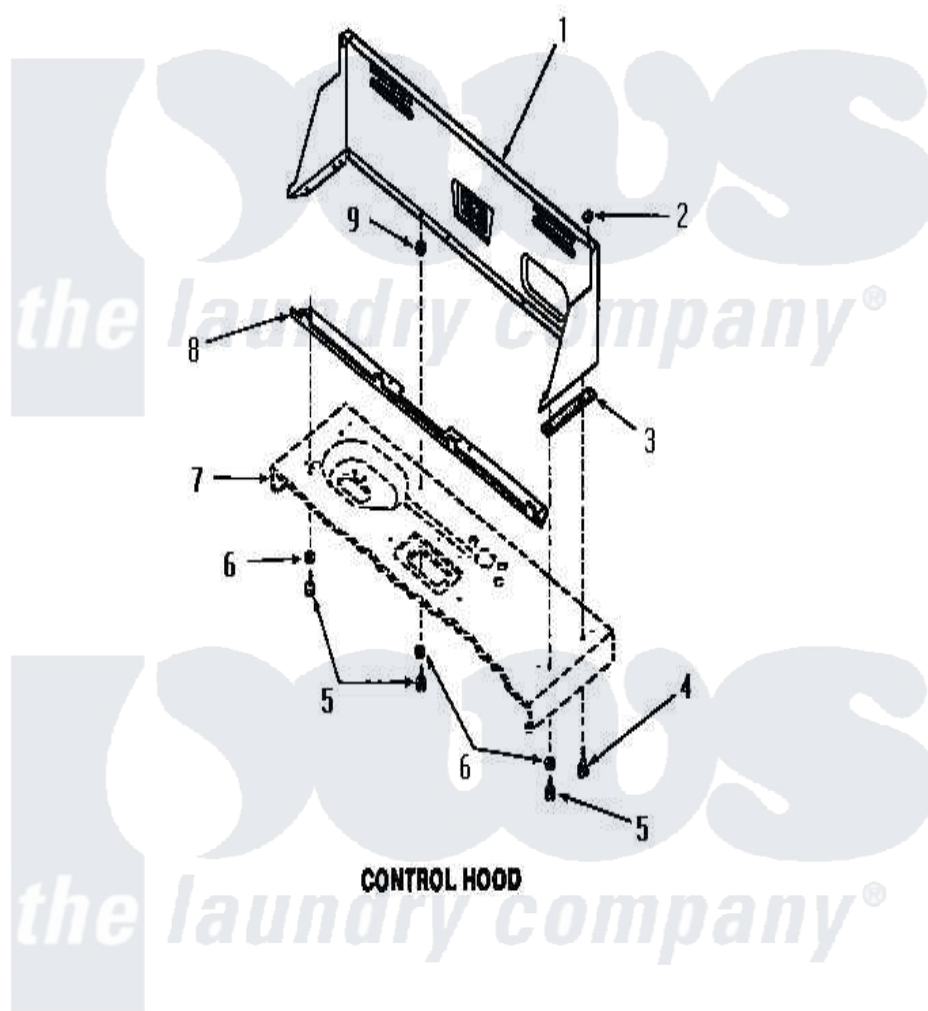

Amana FA2231 09 - CONTROL HOOD

Amana [Residential Amana FA2231 Washer Parts](#) Parts Diagram 09 - CONTROL HOOD
 Click on the part number to view part

Item	Original Part Number	Replaced By	Status	Part Description
1	26820W		Not Available	CONTROL HOOD, WHITE
"	26820H		Not Available	CONTROL HOOD GOLD
"	26820L		Not Available	CONTROL HOOD, ALMOND
"	26820C		Not Available	CONTROL HOOD, COPPERTONE
"	26820K		Not Available	CONTROL HOOD, COFFEE
"	26820A		Not Available	CONTROL HOOD, AVOCADO
2	24522			Nut, Speed-8ab-18 C1995
3	23028		Not Available	GASKET,CONTROL BOX END
4	25724		Not Available	HEX HEAD SCREW
5	52150	489464		Screw
6	20493			Washer, 11/64 ID x 3/8 OD
7	Y00000000		Not Available	SEE NOTE CABINET TOP
8	23360		Not Available	ANGLE
9	23425		Not Available	WASHER,7/32IDX7/16ODX.