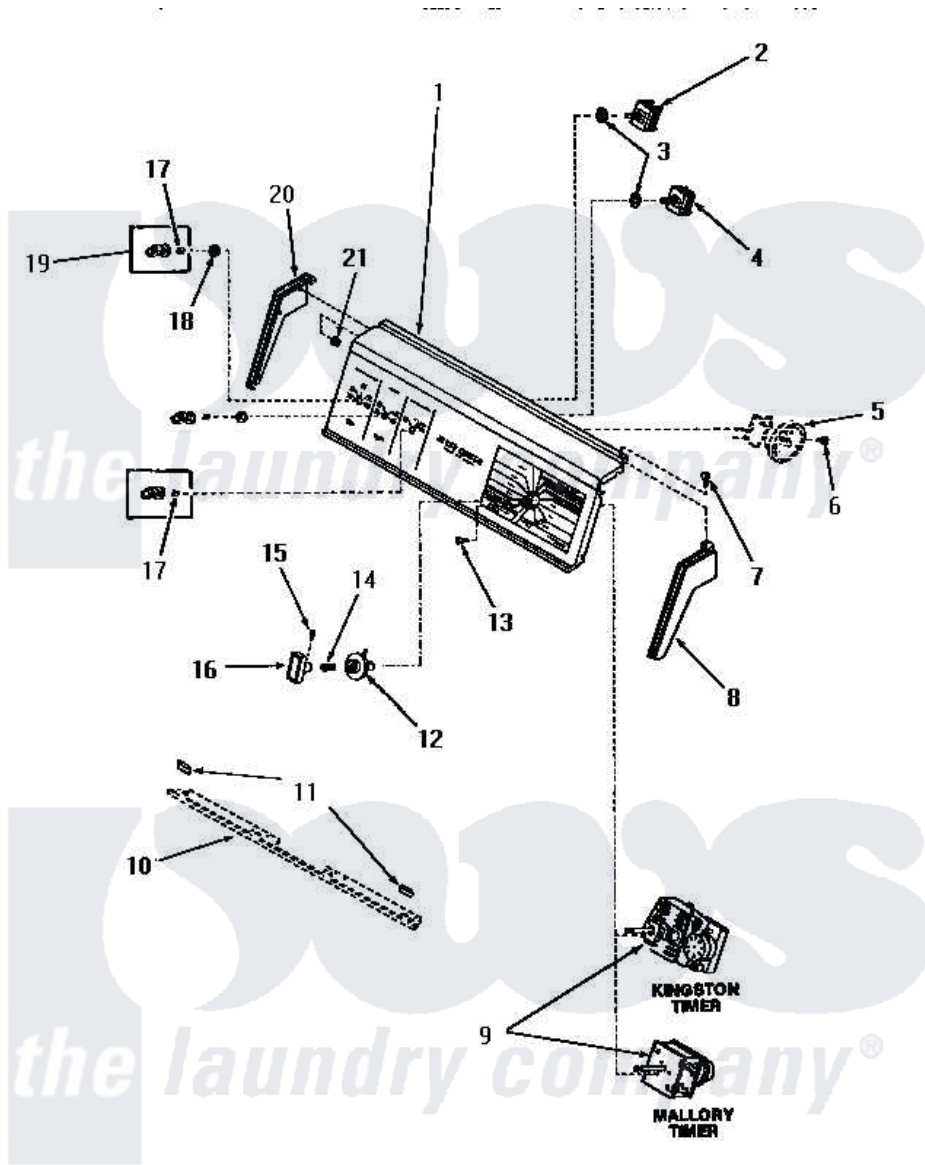

Amana FA2231 10 - CONTROL PANEL & CONTROLS

CONTROL PANEL AND CONTROLS

Amana [Residential Amana FA2231 Washer Parts](#) Parts Diagram 10 - CONTROL PANEL & CONTROLS
 Click on the part number to view part

Item	Original Part Number	Replaced By	Status	Part Description
1	27372		Not Available	CONTROL PANEL ASSEMBLY
2	21300		Not Available	SWITCH,TEMPERATURE
3	91176			Lockwasher, 3/8 Intshkp
4	21302			Switch, Motor-2SP
5	Y00000000		Not Available	SEE NOTE PRESSURE SWITCH
6	23962	W10116760		Screw
7	25232		Not Available	SCREW,8AB-18X7/8 OVAL
8	25123		Not Available	CONTROL HOOD END, RIGHT
9	26918			Timer
10	Y00000000		Not Available	SEE NOTE PANEL BRACKET SUPPORT
11	24859		Not Available	SLEEVE,SUPPORT ANGLE
12	26326		Not Available	TIMER KNOB INDICATOR
13	70212			Screw, 8-32 X 5/32 RD H
14	26319			Spring

15	26318		Screw, 8-32 X 1/4 Set S
16	27382	Not Available	TIMER KNOB
17	23392	Not Available	CLIP FOR 26816 KNOB
18	24205		Nut, Knurled 3/8-24
19	27376	Not Available	No Longer Available
20	25124	Not Available	CONTROL HOOD END, LEFT
21	25126	5303284616	Clip