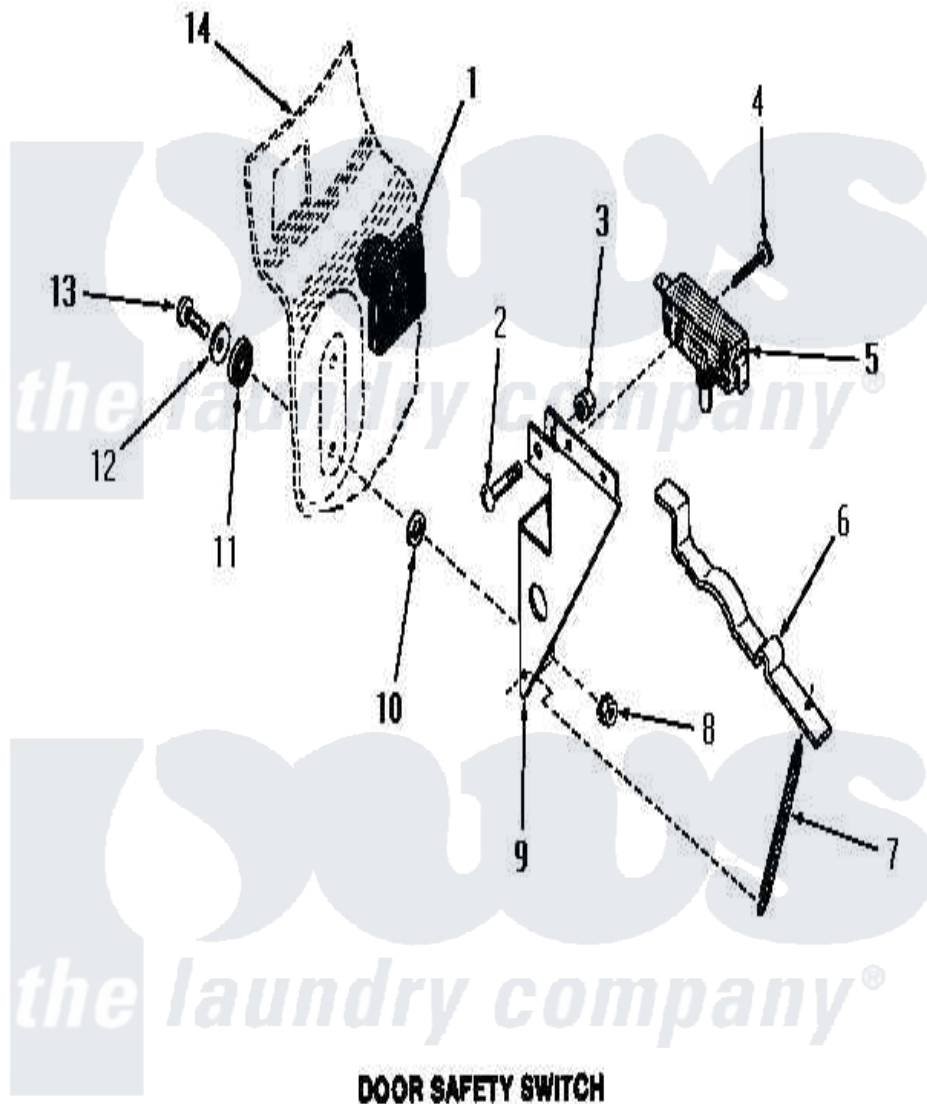

Amana FA2231 11 - DOOR SAFETY SWITCH

DOOR SAFETY SWITCH

Amana [Residential Amana FA2231 Washer Parts](#) Parts Diagram 11 - DOOR SAFETY SWITCH
 Click on the part number to view part

Item	Original Part Number	Replaced By	Status	Part Description
1	23591			Diaphragm
2	Y02370		Not Available	SCREW,10-24X15/16 HEX
3	22001			Nut, 10-24 Nylon Hex BR
4	51783			Screw, 6b-20 X 7/8 HeX
5	23540		Not Available	SWITCH
6	23592		Not Available	ARM
7	26766		Not Available	SPRING
8	23951	M0282009		Nut
9	22783		Not Available	BRACKET
10	21735		Not Available	LOCKWASHER,No.10 INTSHKP
11	02928		Not Available	WASHER
12	20492	M0270504		Washer
13	21081			Screw, 10-24 X 1/2 RD H
14	Y00000000		Not Available	SEE NOTE DRAIN TUB