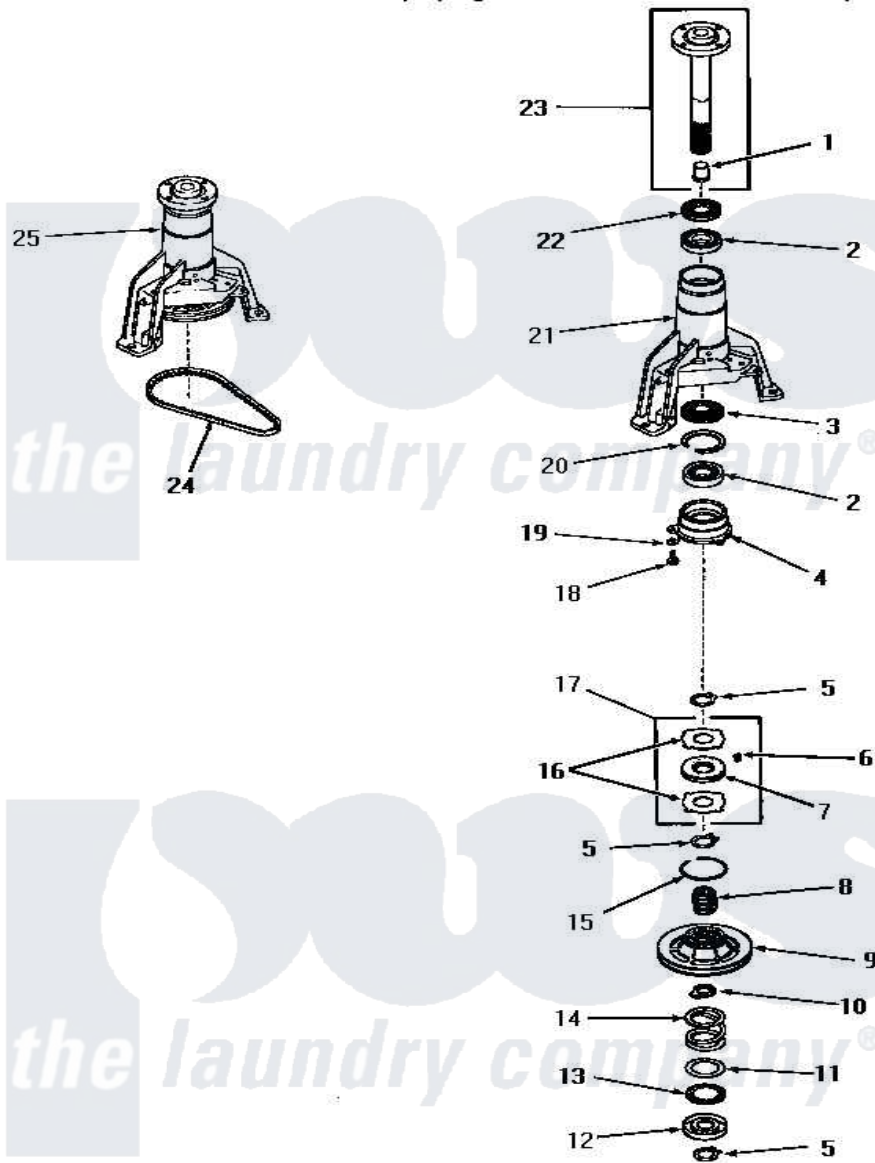

Amana FA2231 13 - MAIN BEARING ASSY & SPIN BELT

MAIN BEARING ASSEMBLY AND SPIN BELT

Amana [Residential Amana FA2231 Washer Parts](#) Parts Diagram 13 - MAIN BEARING ASSY & SPIN BELT
 Click on the part number to view part

Item	Original Part Number	Replaced By	Status	Part Description
1	25854			Bearing
2	20012			Bearing
3	26247			Slinger, Water
4	23639			Retainer
5	23724			Ring, Retaining
6	24500			Clip, Spring
7	23708			Assembly, Brake Disk
8	23634		Not Available	HUB
9	24690			Assembly, Spin Pulley
10	23635		Not Available	STOP
11	23722			Race, Bearing
12	23640			Retainer
13	23721		Not Available	BEARING, NEEDLE
14	23723			Spring
15	Y23720		Not Available	RING, SNAP
16	23637		Not Available	DISC, BRAKE

17	24599		Assembly, Brake Disk
18	02422		Screw, 1/4-20 X 1/2 HeX
19	02431		Lockwasher, 1/4 Ext Shk
20	20084	Not Available	RING,RETAINING
21	25979	Not Available	HOUSING,MAIN BEARING
22	Y21659	Not Available	SEAL
23	23731		Assembly, Spin Shaft
24	23759	Not Available	BELT
25	26018		AsseMbly, Bearing Housing-M
NI	03200		A-D Drive Lubricant