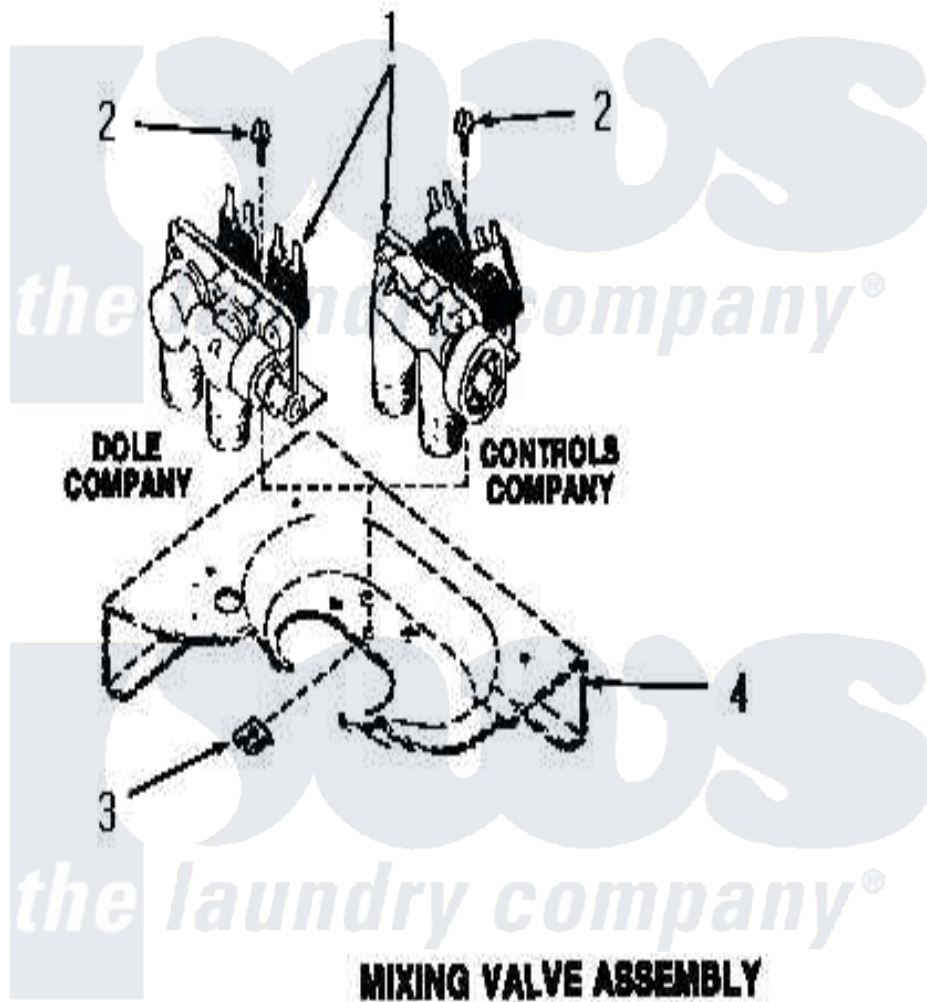

Amana FA2231 14 - MIXING VALVE ASSY

Amana Residential Amana FA2231 Washer Parts Parts Diagram 14 - MIXING VALVE ASSY
 Click on the part number to view part

Item	Original Part Number	Replaced By	Status	Part Description
1	25832	205613		Water Valve
2	23962	W10116760		Screw
3	23277		Not Available	NUT,SPEED
4	Y00000000		Not Available	SEE NOTE CABINET TOP