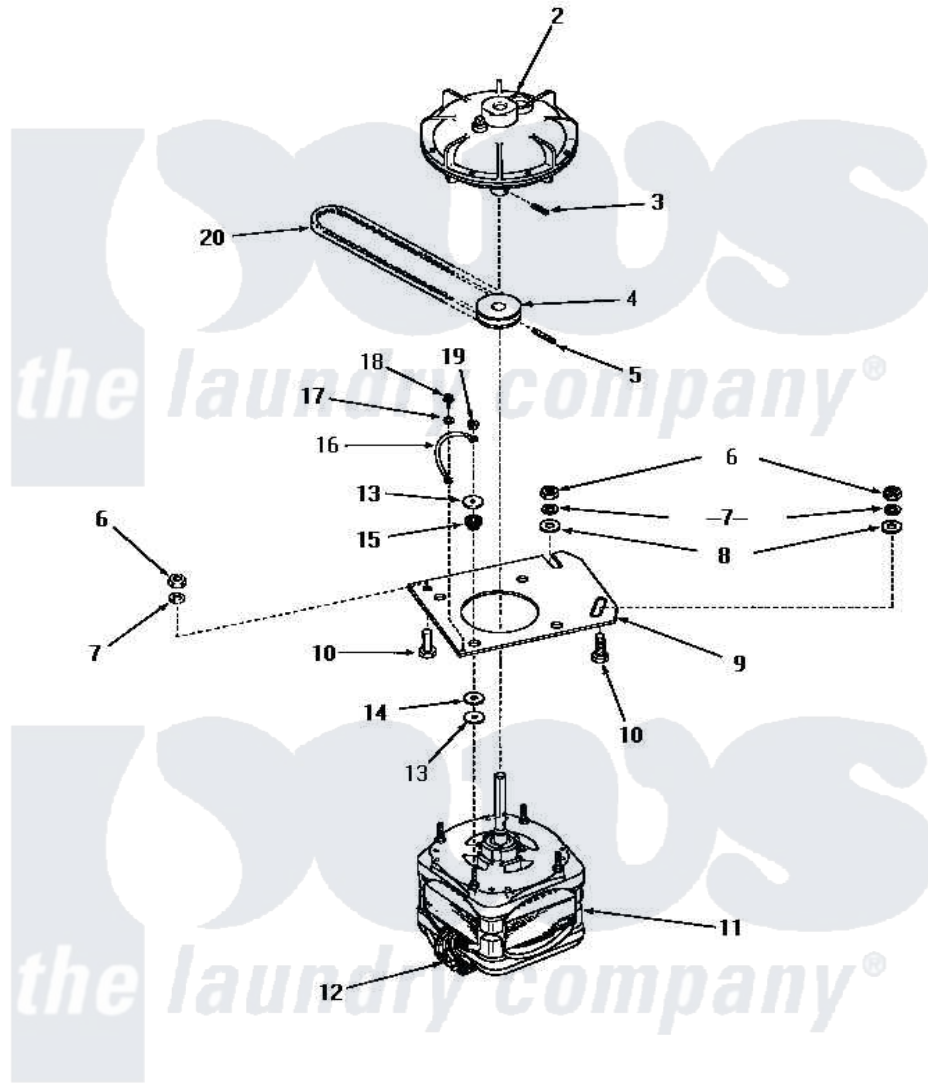

Amana FA2231 15 - MOTOR, FLUID DRIVE & PUMP BELT

MOTOR, FLUID DRIVE AND PUMP BELT

Amana [Residential Amana FA2231 Washer Parts](#) Parts Diagram 15 - MOTOR, FLUID DRIVE & PUMP BELT
 Click on the part number to view part

Item	Original Part Number	Replaced By	Status	Part Description
2	24706			Assembly, Fluid Drive
3	24703		Not Available	PIN,ROLL
4	26116			Pulley, Drive
5	23750			Pin, Roll
6	20274	62739		Nut, Lock
7	20277			Lockwasher, 3/8 Std X 3
8	20279			Washer, 13/32 ID x 13/16 OD
9	23769		Not Available	PLATE,MOUNTING
10	20255		Not Available	SCREW,3/8-16 X 1 HEX H
11	26069			X Assembly, Motor And Pulley
12	24142		Not Available	SWITCH,MOTOR
"	24139		Not Available	SWITCH,MOTOR
13	20103	M0270519		Washer
14	20104			Washer
15	20102		Not Available	WASHER
16	25484		Not Available	GROUND WIRE

17	21735	Not Available	LOCKWASHER, No. 10 INTSHKP
18	20530		Screw, 10-24 x 3/8 Hex
19	23604		Nut, Hex 10-32 Lock
20	23759	Not Available	BELT
NI	20299	Not Available	FLUID DRIVE FLUID-BULK