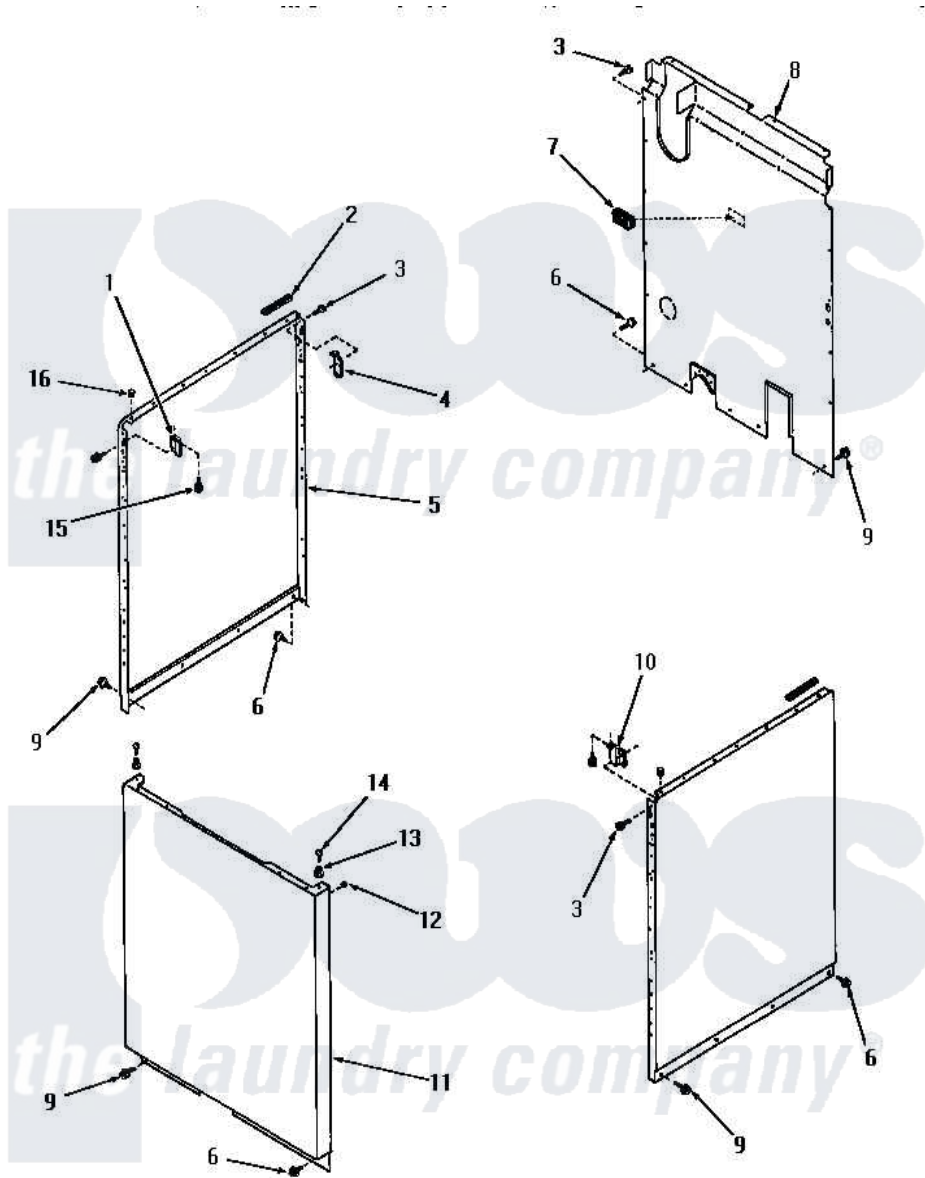

Amana FA2231 16 - PANELS

PANELS

Amana [Residential Amana FA2231 Washer Parts](#) Parts Diagram 16 - PANELS
 Click on the part number to view part

Item	Original Part Number	Replaced By	Status	Part Description
1	26691H		Not Available	TOP HOLD-DOWN BRACKET, LEFT-FR
"	26691L		Not Available	TOP HOLD-DOWN BRACKET, LEFT-FR
"	26691C		Not Available	TOP HOLD-DOWN BRACKET, LEFT-FR
"	26691K		Not Available	TOP HOLD-DOWN BRACKET, LEFT-FR
"	26691A		Not Available	TOP HOLD-DOWN BRACKET, LEFT FR
"	26691W		Not Available	TOP HOLD-DOWN BRACKET, LEFT-FR
2	80312			Bumper Pad
3	51784		Not Available	SCREW, 10B-16 X 1/2 HEX
4	52487			Lug, Hold-Down
5	26821L		Not Available	PANEL, SIDE
"	26821A		Not Available	PANEL, SIDE
"	26821C		Not Available	SIDE PANEL, RIGHT OR LEFT, COP

"	26821H	Not Available	PANEL,SIDE
"	26821K	Not Available	SIDE PANEL, RIGHT OR LEFT, COF
"	26821W	Not Available	SIDE PANEL, LEFT OR RIGHT, WHI
6	26415	27001200	Screw
7	23257	Not Available	PAD,BUMPER
8	24342GR	Not Available	REAR PANEL, GRAY
9	26592	Not Available	HEX HEAD SCREW
10	26690	Not Available	BRACKET,HOLD DOWN-R.H.
11	26822C	Not Available	LOADING DOOR, COPPERTONE
"	26822K	Not Available	FRONT PANEL, COFFEE
"	26822L	Not Available	PANEL,FRONT
"	26822A	Not Available	PANEL,FRONT
"	26822H	Not Available	PANEL,FRONT
"	26822W	Not Available	LOADING DOOR, WHITE
12	20387		Bumper
13	23020	Not Available	MOUNT,PANEL
14	Q6535	Not Available	SCREW,10B-16 X 3/4 ROU
15	23008		Screw, 10-24 X 3/4 Sems
16	21176		Bumper