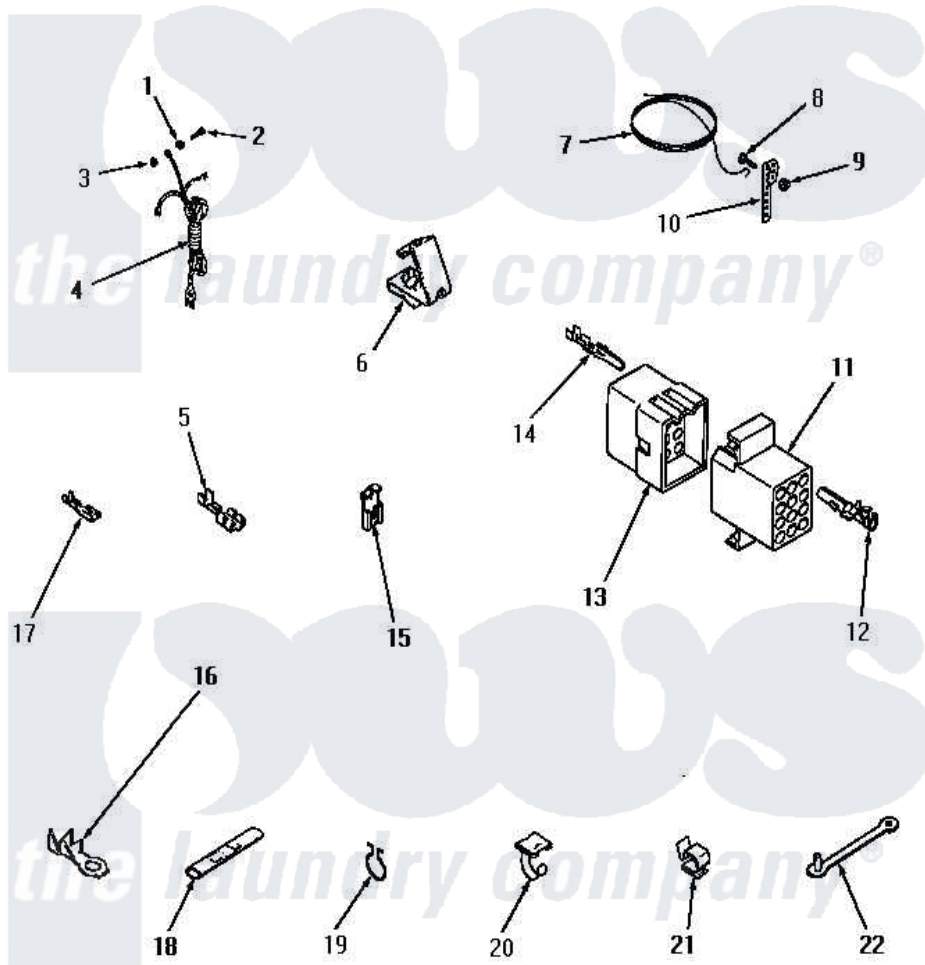

Amana FA2231 17 - POWER CORD, WIRE & TERMINALS

POWER CORD, WIRE AND TERMINALS

Amana [Residential Amana FA2231 Washer Parts](#) Parts Diagram 17 - POWER CORD, WIRE & TERMINALS
 Click on the part number to view part

Item	Original Part Number	Replaced By	Status	Part Description
1	03815			Lockwasher, No.10 Ext Shk
2	20267			Screw, 10-24 X 3/8 Round
3	03673		Not Available	NUT
4	22660		Not Available	POWER CORD AND PLUG
5	Y00119		Not Available	SPADE TERMINAL(18 GAUGE) (1/4 INCH-(1) 18 GAUGE WIRE)
6	00158		Not Available	GROUND CLIP
7	Y21429		Not Available	GROUND WIRE
8	21431		Not Available	ROUND HEAD SCREW
9	Y20278		Not Available	LOCKWASHER
10	21430		Not Available	STRAP,GROUND
11	23042		Not Available	RECEPTACLE
"	Y23034	26163		Receptacle, 9 Circuit
"	23036			Receptacle, 12 Circuit
"	23038		Not Available	RECEPTACLE,15 CIRCUIT
"	23039	697780		Receptacle,

12	Y00117	5011-XX		093 Female Socket
13	23035		Not Available	PLUG,12 CIRCUIT
"	23033			Plug, 9 Circuit
"	23037			Plug, 15 Circuit
"	23041			Plug, 6 Circuit
"	23040			Plug-3 Circuit
14	Y00116			Terminal, Pin-Male
15	Y00120			Terminal, Flag-1/4 Fema
16	00110			No.10 18 Gauge Wire
17	00112			Terminal, Spade-3/16 Fe
18	21091		Not Available	CONNECTOR TWO 1/4 INCH MALE
19	51291			Clip, Wire
20	21793		Not Available	CABLE CLIP
21	21036			Clip, Cable
22	22837		Not Available	STRAP,WIRE