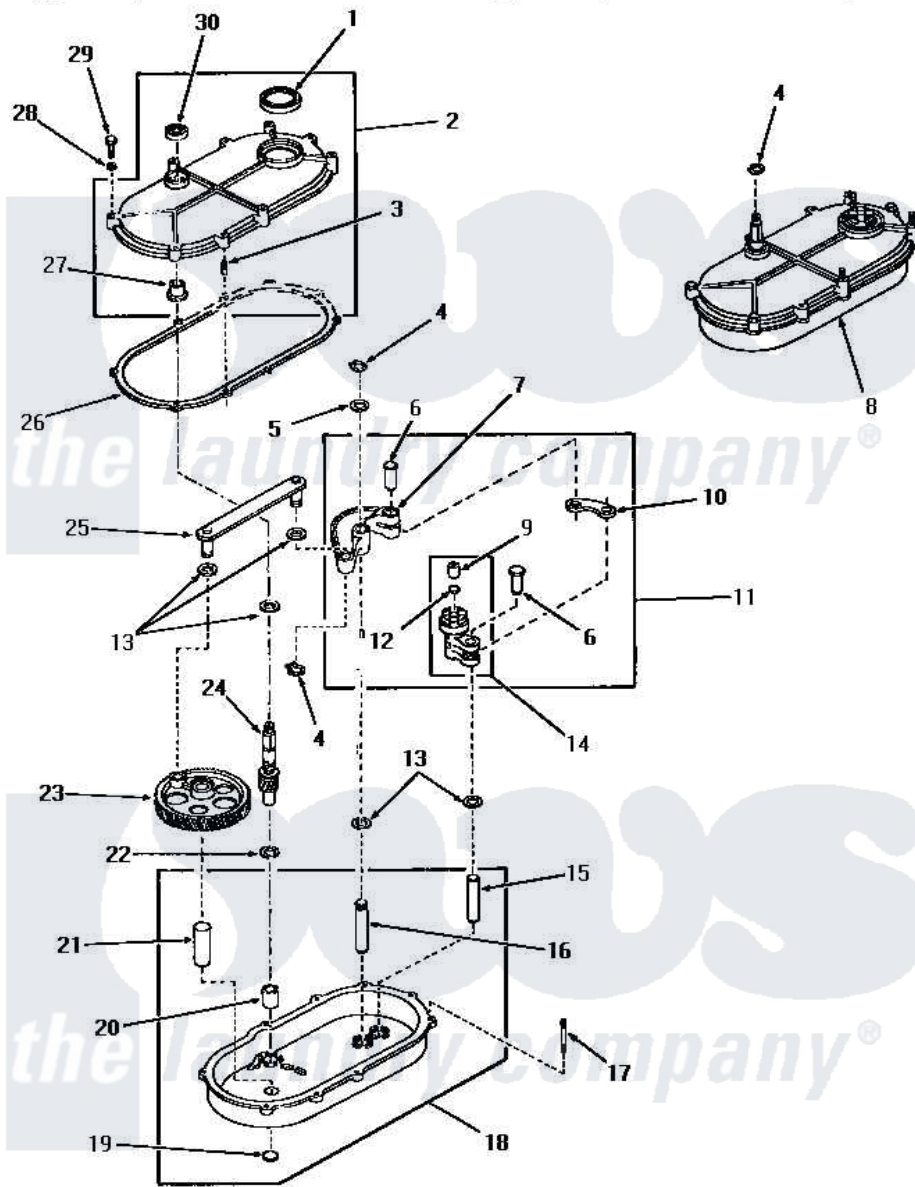

Amana FA2231 19 - TRANSMISSION ASSY

TRANSMISSION ASSEMBLY

Amana [Residential Amana FA2231 Washer Parts](#) Parts Diagram 19 - TRANSMISSION ASSY
 Click on the part number to view part

Item	Original Part Number	Replaced By	Status	Part Description
1	20199			Seal
2	20216		Not Available	ASSY,TRANSMISSION COVE
3	20197		Not Available	DOWEL PIN
4	23751			Ring, Retaining
5	20212	35092		Washer, 3628id X 1.00 X .056
6	01690			Pin, Link
7	05005	05005P		Assembly
8	23828			Assembly, Transmission
9	01711		Not Available	BEARING
10	Y04999		Not Available	LINK
11	20220			Assembly, Rocker Arm
12	Y02479			Disc, Expansion
13	01791			Washer, .626 X 1.125 X1
14	20219	30927P		Assembly Clutch Arm
15	01688		Not Available	PIN
16	24817		Not Available	PIN,ROCKER ARM

17	20155		Not Available	STUD,DOUBLE END 1/4-20
18	23927		Not Available	ASSY,TRANSMISSION xREPLACE
19	Y02769			Disc
20	01993			Bearing, 7/8odx5/8id
21	03477		Not Available	PIN
22	20198	41813		Csa 20198 20 4w 19 Deg Cc
23	02175		Not Available	GEAR,CRANK
24	23645			Pinion
25	03969	03969P		Rod Connecting
26	20059			Gasket
27	20082			Bearing
28	03189			LoCkwasher, 1/4 Std-C P
29	20257		Not Available	SCREW,1/4-20 X 1-1/4 H
30	20200			Seal
NI	02528	02528P		Grease Transmission Mobil 209