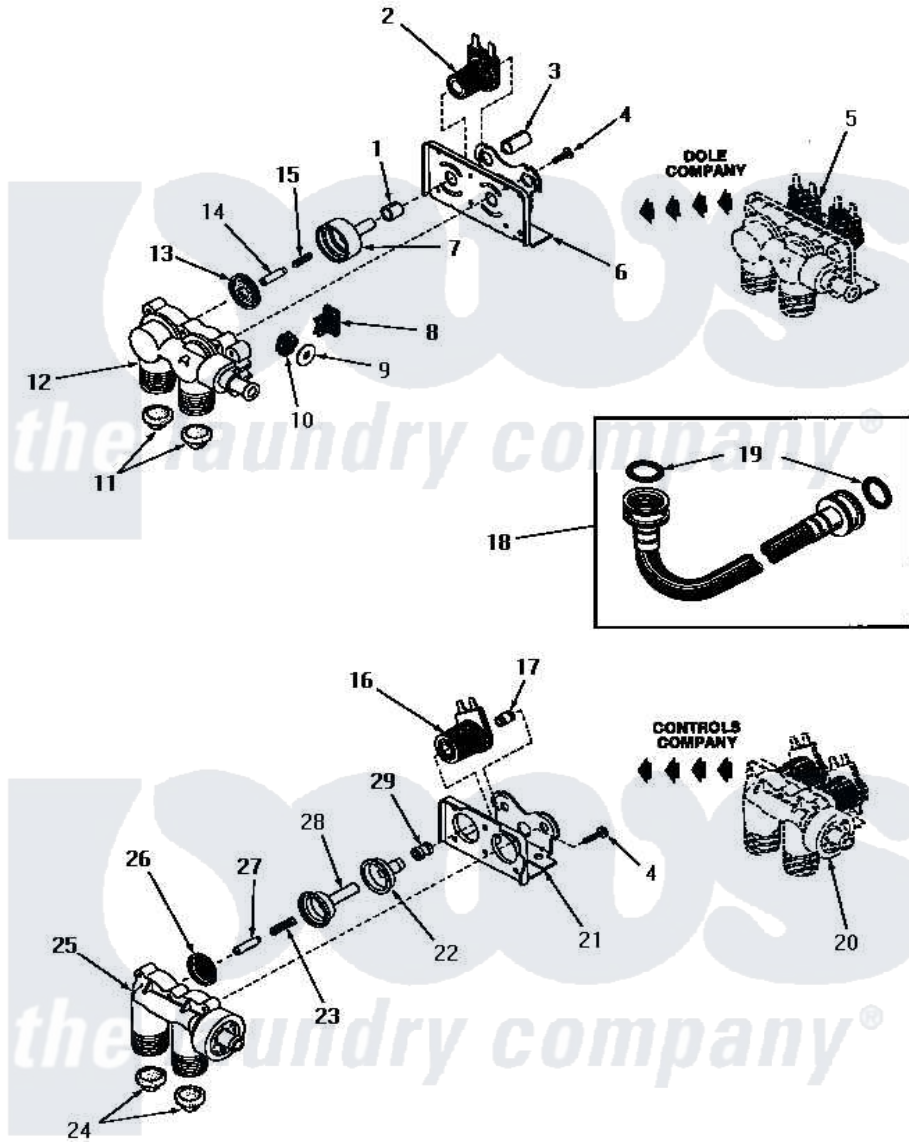

Amana FA2950 01 - 25832 & 25833 MIXING VALVE ASSEMBLIES

25832 and 25833 MIXING VALVE ASSEMBLIES
(See Page 18 for complete assembly)

Amana [Residential Amana FA2950 Washer Parts](#) Parts Diagram 01 - 25832 & 25833 MIXING VALVE ASSEMBLIES
Click on the part number to view part

Item	Original Part Number	Replaced By	Status	Part Description
1	24129		Not Available	SLEEVE,SHORT
2	24126	33930		Valve, Mixing
3	24128		Not Available	SLEEVE,LONG
4	25817C		Not Available	SCREW
5	Y00000000		Not Available	SEE NOTE MIXING VALVE ASSEMBLY
6	Y24127		Not Available	MOUNTING BRACKET
7	24130			Guide, Armature
8	Y24135		Not Available	PLUG,FLOW REGULATOR
9	23224G		Not Available	DIFFUSER
10	23224C			Regulator, Flow
11	24122	22002960		Strainer, Washer Inlet
12	24125			Body, Valve
13	24134		Not Available	DIAPHRAGM
14	24132		Not Available	ARMATURE
15	24131		Not Available	SPRING
16	24596A		Not Available	SOLENOID

17	25817M	Not Available	SOLENOID PLUG
18	20241	EZ20241	20 x 24 x 1 Filter 1 Metal Side
19	20290	Y013783	Washer, Inlet Hose
20	Y00000000	Not Available	SEE NOTE MIXING VALVE ASSEMBLY
21	25817B	Not Available	MOUNTING BRACKET
22	25817E	Not Available	SLEEVE, GUIDE xREPLACE
23	25817G	Not Available	SPRING
24	24122	22002960	Strainer, Washer Inlet
25	24123	Not Available	VALVE BODY
26	25817K	Not Available	DIAPHRAGM
27	25817H	Not Available	ARMATURE
28	25817F	Not Available	ARMATURE GUIDE
29	25817D	Not Available	SLEEVE ADAPTER