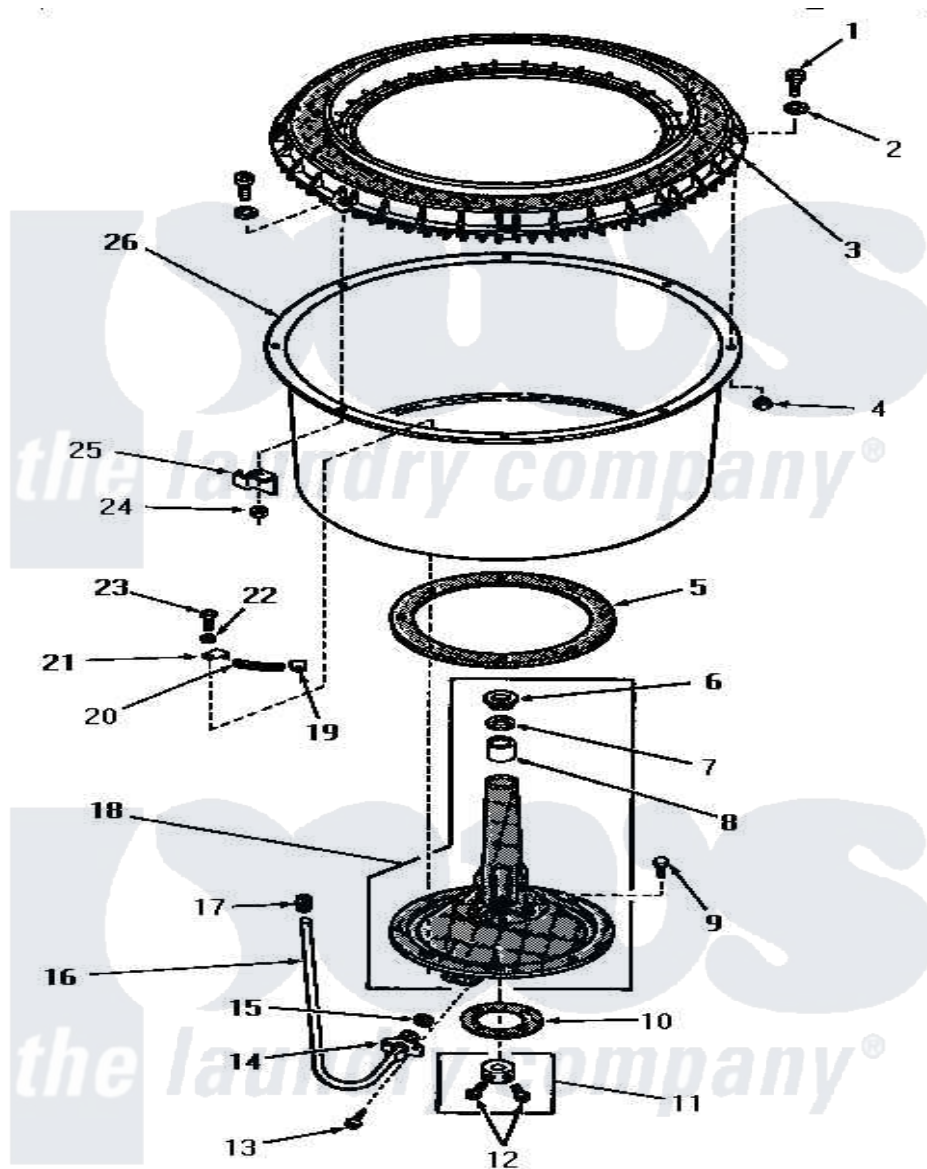

# Amana FA2950 03 - AGITATOR POST & SPIN TUB

## AGITATOR POST AND SPIN TUB

Amana [Residential Amana FA2950 Washer Parts](#) Parts Diagram 03 - AGITATOR POST & SPIN TUB  
 Click on the part number to view part

Item	Original Part Number	Replaced By	Status	Part Description
1	25251	<a href="#">EZ25251</a>		25 x 25 x 1 Filter 1 Metal Side
2	<a href="#">25100</a>			Washer, 17/64 ID x 1/2 OD
3	24931		Not Available	BALANCE RING
4	<a href="#">25250</a>			Nut, 1/4-20 Hex Nyllock
5	<a href="#">20122</a>			Gasket
6	<a href="#">23685</a>			Bearing
7	<a href="#">23684</a>			Seal
8	<a href="#">23686</a>			Bearing
9	<a href="#">20261</a>			Screw, Cap
10	<a href="#">20120</a>			Gasket
11	<a href="#">20377</a>			Collar Assembly
12	23481	<a href="#">02422</a>		Screw, 1/4-20 X 1/2 HeX
13	20852		Not Available	SCREW,10-24 X 1/2 HEX
14	<a href="#">26046</a>			Bracket, Sediment Tube
15	<a href="#">20110</a>			Gasket
16	<a href="#">25980</a>			Tube, Sediment

17	<a href="#">22361</a>		Sleeve
18	26016	<a href="#">2-6016</a>	Wheel 71/2x6
19	<a href="#">22446</a>		Clip
20	<a href="#">22144</a>		Spring
21	<a href="#">22447</a>		Clip
22	20121	Not Available	GASKET
23	<a href="#">20260</a>		Screw, 5/16-18 X 3/4 RD
24	<a href="#">26678</a>		Nut, Self-Locking
25	<a href="#">22025</a>		Bracket
26	<a href="#">26910</a>		Tub, Spin-Blue Porcelain
NI	243P3	Not Available	KIT,AGITATOR POST