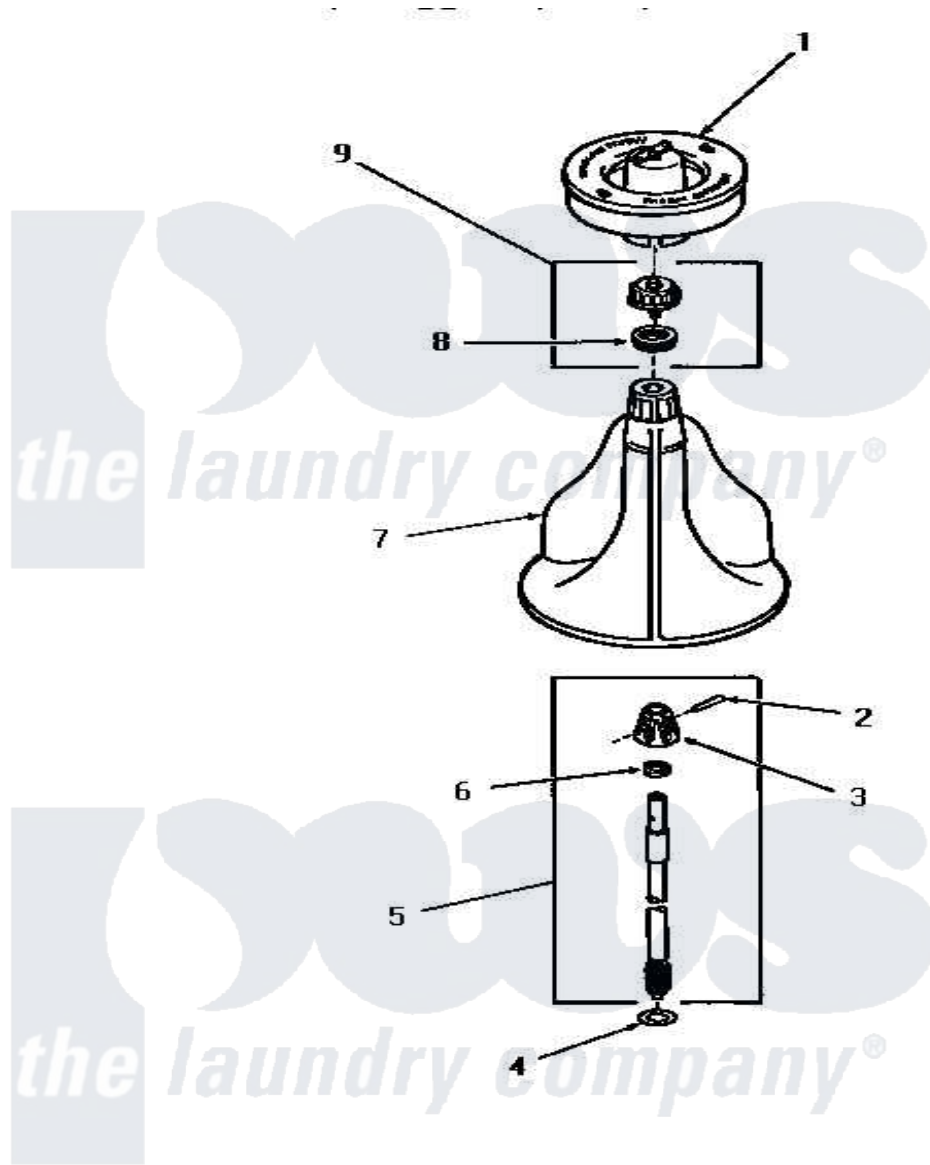

Amana FA2950 04 - AGITATOR, SHAFT & FABRIC SOFTENER DISP

AGITATOR, SHAFT AND FABRIC SOFTENER DISPENSER

Amana Residential Amana FA2950 Washer Parts Parts Diagram 04 - AGITATOR, SHAFT & FABRIC SOFTENER DISP
 Click on the part number to view part

Item	Original Part Number	Replaced By	Status	Part Description
1	23546		Not Available	ASSY,DISPENSER-FAB-SOF
2	20243			Pin, Taper
3	20056		Not Available	BLOCK, DRIVE
4	22135			Washer
5	21751	21751P		Assyshaft
6	20057	222T017P01		Washer FIB 21/32 ID X 1156 OD X 1/8
7	25975		Not Available	ASSY,AGITATOR
8	21036			Clip, Cable
9	26015			Assembly, Cap And Ring-Agitator
"	26014			Assembly, Cap And Ring-Agitator