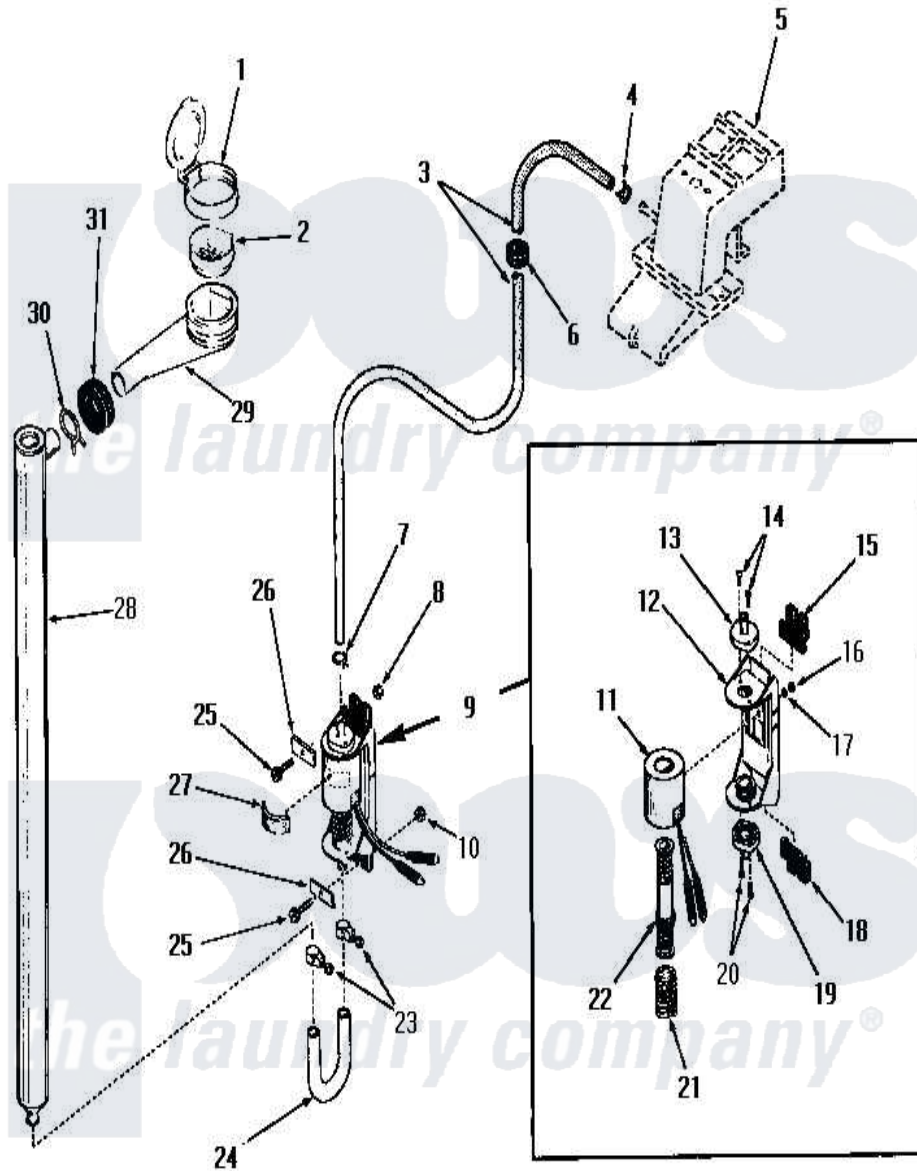

# Amana FA2950 05 - BLEACH DISPENSER

Amana [Residential Amana FA2950 Washer Parts](#) Parts Diagram 05 - BLEACH DISPENSER  
 Click on the part number to view part

Item	Original Part Number	Replaced By	Status	Part Description
1	22484		Not Available	BLEACH LID
2	<a href="#">21984</a>			Cover, Dispenser
3	22300		Not Available	HOSE
4	23410		Not Available	HOSE CLAMP
5	Y00000000		Not Available	SEE NOTE WATER INLET
6	22299		Not Available	GROMMET
7	22295		Not Available	HOSE CLAMP
8	<a href="#">22001</a>			Nut, 10-24 Nylon Hex BR
9	<a href="#">22337</a>			Pump, Bleach
10	<a href="#">22001</a>			Nut, 10-24 Nylon Hex BR
11	22337B		Not Available	COIL AND FRAME
12	22337A		Not Available	BASE
13	22337E		Not Available	HOSE CONNECTOR
14	51356		Not Available	SCREW,6-32 X 5/16 RD H
15	22337F		Not Available	ISOLATION MOUNT
16	22337G		Not Available	NUT

17	21735	Not Available	LOCKWASHER,No.10 INTSHKP
18	22337F	Not Available	ISOLATION MOUNT
19	22337E	Not Available	HOSE CONNECTOR
20	51356	Not Available	SCREW,6-32 X 5/16 RD H
21	22337D	Not Available	SPRING
22	22337C	Not Available	ARMATURE AND VALVE
23	24604	Not Available	HOSE CLAMP
24	22302	Not Available	HOSE
25	25989	Not Available	HEX HEAD SCREW
26	Y22287	Not Available	BLEACH PUMP BRACKET
27	25220	Not Available	BUMPER
28	22303	Not Available	TUBE,BLEACH
29	22377	Not Available	DISPENSER xREPLACE
30	Y03640	Not Available	CLAMP
31	20118	Not Available	GROMMET,1982 INV