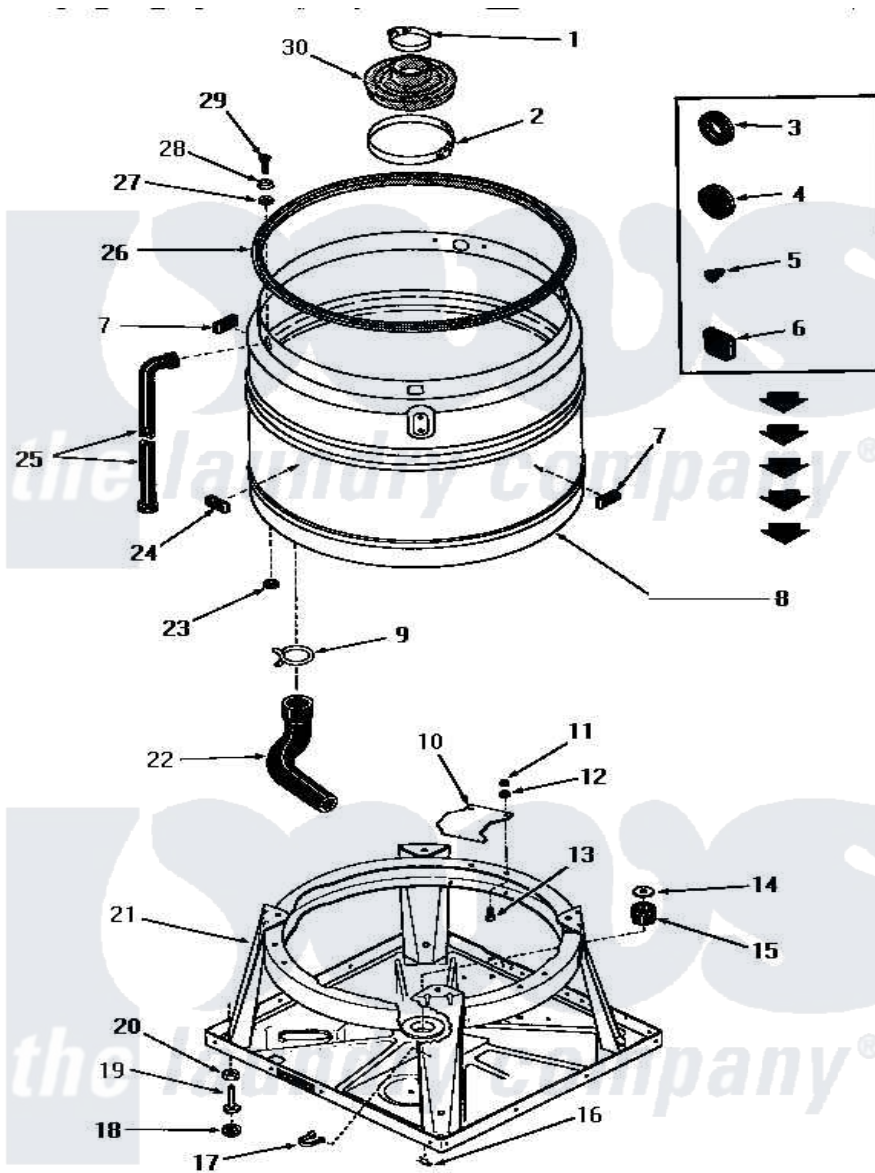

# Amana FA2950 06 - BOOT, CHASSIS & DRAIN TUB

**BOOT, CHASSIS AND DRAIN TUB**

Amana [Residential Amana FA2950 Washer Parts](#) Parts Diagram 06 - BOOT, CHASSIS & DRAIN TUB  
 Click on the part number to view part