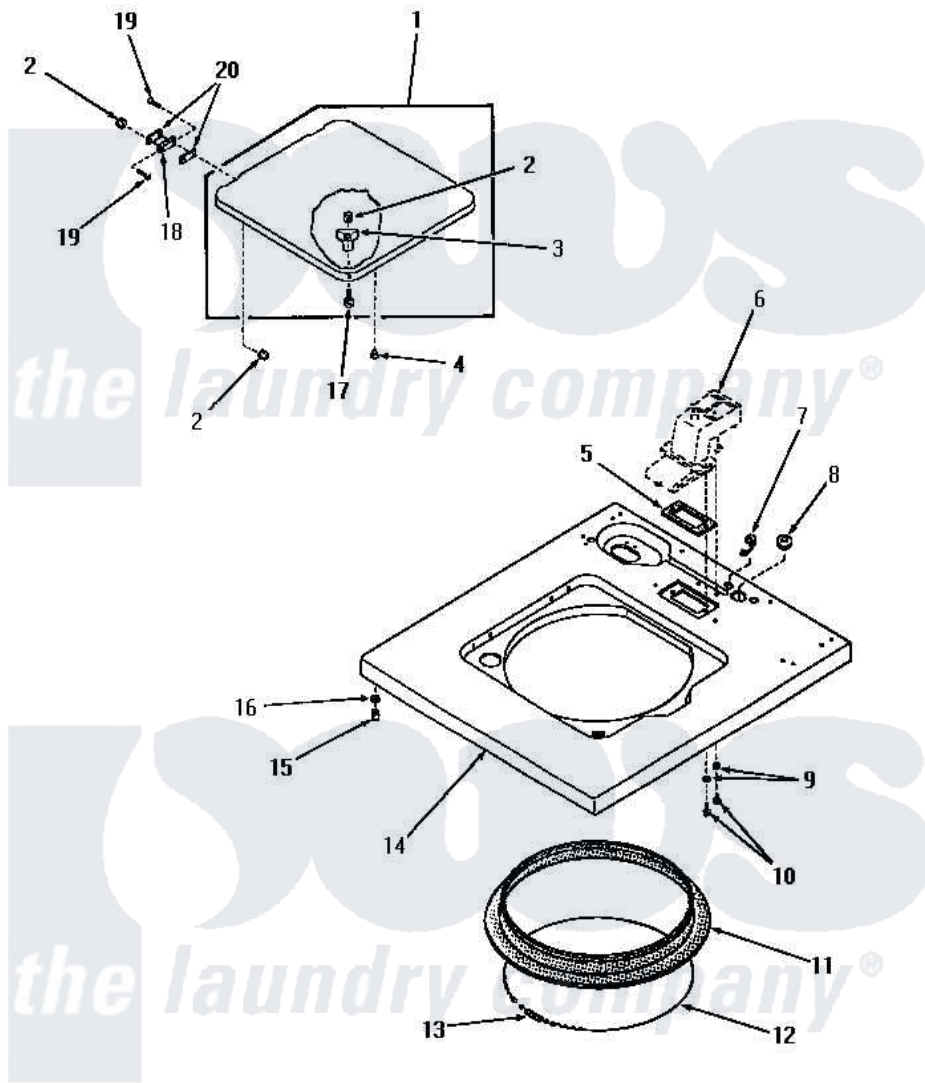

Amana FA2950 07 - CABINET TOP & LOADING DOOR

CABINET TOP AND LOADING DOOR

Amana [Residential Amana FA2950 Washer Parts](#) Parts Diagram 07 - CABINET TOP & LOADING DOOR
 Click on the part number to view part

Item	Original Part Number	Replaced By	Status	Part Description
1	26901H		Not Available	ASSY,LID & CATCH
"	26901A		Not Available	LOADING DOOR, AVOCADO
"	26901K		Not Available	LOADING DOOR, COFFEE
"	26901L		Not Available	ASSY,LID & CATCH
"	26901W		Not Available	ASSY,LID & CATCH xREPLACE
"	26901C		Not Available	LOADING DOOR, COPPERTONE
2	21752			Nut, 8-32 Hex Brilock
3	25217	R0603504		Actuator, Door Switch
4	21176			Bumper
5	23255		Not Available	GASKET
6	Y00000000		Not Available	SEE NOTE WATER INLET
7	21903	211881		Grommet, Cord Part Not Used- Gas Models Only
8	20118		Not Available	GROMMET,1982 INV
9	20493			Washer, 11/64 ID x 3/8 OD

10	55469	500226	Screw, 8b-16 x 5/8 Tap
11	25277		Guard, Rim
12	22352	Not Available	RETAINER,WIRE
13	20791	Not Available	SPRING
14	26819W	Not Available	CABINET TOP, WHITE
"	26819A	Not Available	CABINET TOP, AVOCADO
"	26819K	Not Available	CABINET TOP, COFFEE
"	26819C	Not Available	CABINET TOP, COPPERTONE
"	26819L	Not Available	ASSY, TOP
"	26819H	Not Available	CABINET TOP, HARVEST GOLD
15	23007	Not Available	CAGED NUT
16	24861	Not Available	LOCKWASHER, .448X.789SH
17	26769		Assembly, Screw And Washer
18	21583		Hinge
19	22649		Screw, 8-32 X 13/32 FI
20	21584		Gasket