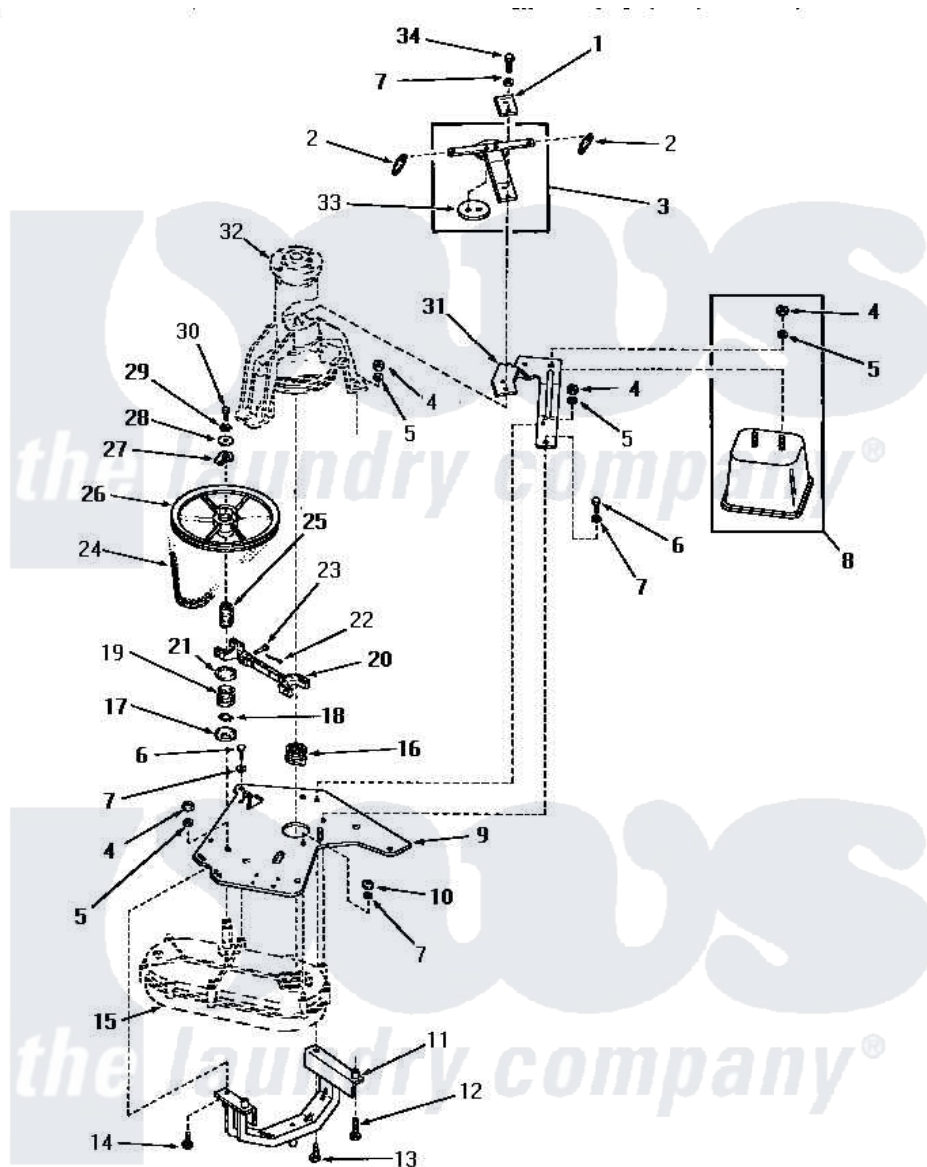

# Amana FA2950 08 - CBAL WEIGHT, BRKT, MTG PLT & TRANS

**COUNTERBALANCE WEIGHT, BRACKET,  
MOUNTING PLATE AND TRANSMISSION BELT**

Amana [Residential Amana FA2950 Washer Parts](#) Parts Diagram 08 - CBAL WEIGHT, BRKT, MTG PLT & TRANS  
Click on the part number to view part

Item	Original Part Number	Replaced By	Status	Part Description
1	<a href="#">22614</a>			Plate, Support
2	<a href="#">23632</a>			Spring
3	<a href="#">20168</a>			Assembly, Snubber
4	20274	<a href="#">62739</a>		Nut, Lock
5	<a href="#">20277</a>			Lockwasher, 3/8 Std X 3
6	<a href="#">20264</a>			Screw, 1/4-20 X 2 HeX H
7	<a href="#">03189</a>			LoCkwasher, 1/4 Std-C P
8	25230		Not Available	COUNTERBALANCE WEIGHT
9	24749		Not Available	MOUNTING PLATE
10	20275	<a href="#">27001225</a>		Nut, Jam Mid Lock 1/4-20
11	22702		Not Available	ASSY,YOKE & SLEEVE
12	Y22688		Not Available	SCREW,CAP-3/8-16X1-1/4
13	20255		Not Available	SCREW,3/8-16 X 1 HEX H
14	22687		Not Available	SCREW
15	Y00000000		Not Available	SEE NOTE TRANSMISSION ASSEMBLY
16	<a href="#">23647</a>			Jaw

17	26611	Not Available	RETAINER,SPRING-LOWER
18	<a href="#">23751</a>		Ring, Retaining
19	<a href="#">26609</a>		Spring
20	<a href="#">23732</a>		Assembly, Shifter Fork
21	<a href="#">26610</a>		Retainer, Spring-Upper
22	<a href="#">20248</a>		Pin, Cotter
23	23718	Not Available	PIN,SHIFTER
24	<a href="#">23758</a>		Belt
25	<a href="#">23644</a>		Hub
26	23773	Not Available	ASSY,PULLEY-TRANSMISSI
27	<a href="#">23643</a>		Pulley Stop
28	23716	Not Available	WASHER
29	Y03421	Not Available	LOCKWASHER
30	<a href="#">02422</a>		Screw, 1/4-20 X 1/2 HeX
31	25139	Not Available	BRACKET
32	Y00000000	Not Available	SEE NOTE MAIN BEARING
33	20453	Not Available	DISC,FRICITION
34	24233	Not Available	SCREW,CAP-1/4-20 X 3/4
NI	<a href="#">03200</a>		A-D Drive Lubricant
"	285P3	<a href="#">23911</a>	Kit Spring