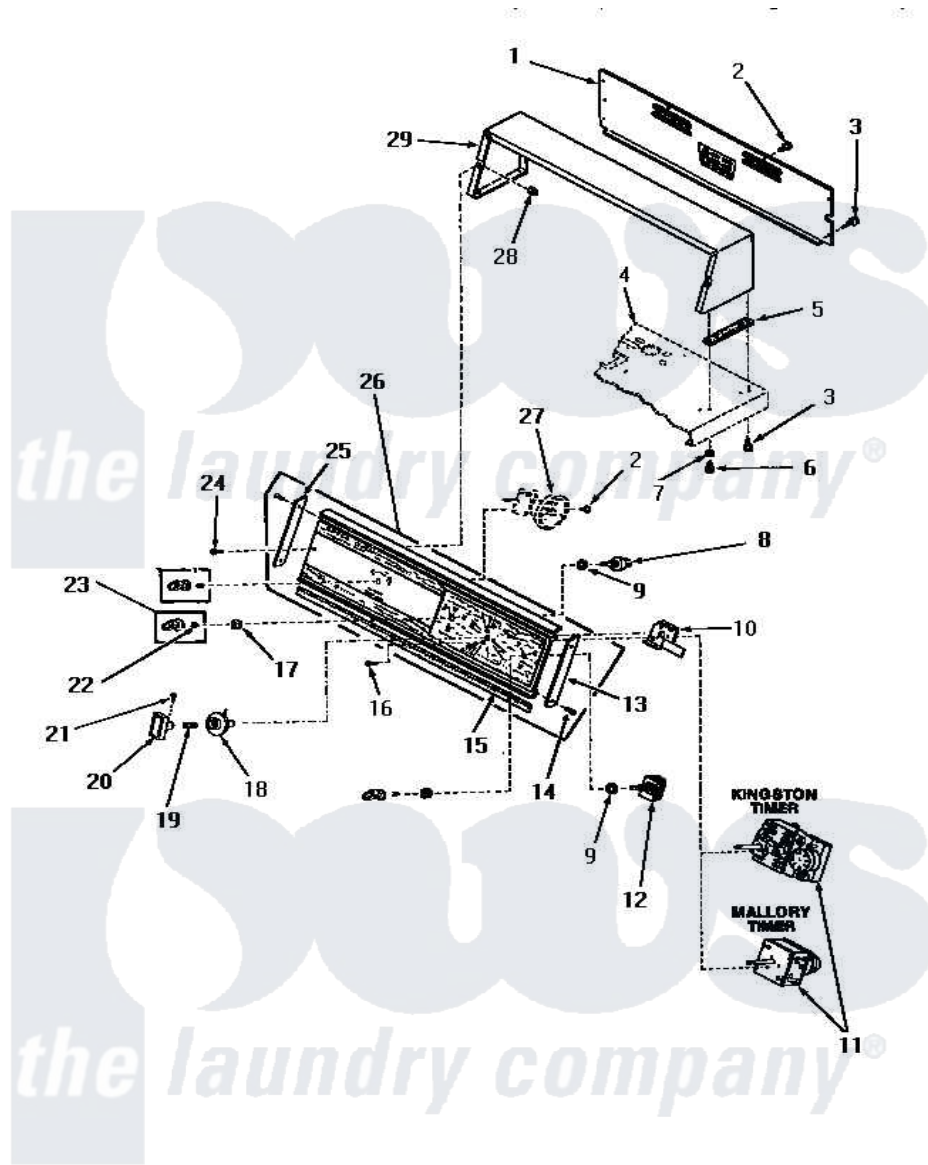

Amana FA2950 09 - CONTROL PANEL, CONTROL HOOD & CONTROLS

CONTROL PANEL, CONTROL HOOD AND CONTROLS

Amana [Residential Amana FA2950 Washer Parts](#) Parts Diagram 09 - CONTROL PANEL, CONTROL HOOD & CONTROLS

[Click on the part number to view part](#)

Item	Original Part Number	Replaced By	Status	Part Description
1	22890GR		Not Available	CONTROL HOOD REAR COVER, GRAY
2	23222	3177991		Screw
3	25724		Not Available	HEX HEAD SCREW
4	Y00000000		Not Available	SEE NOTE CABINET TOP
5	23028		Not Available	GASKET,CONTROL BOX END
6	51250		Not Available	HEX HEAD SCREW
7	20493			Washer, 11/64 ID x 3/8 OD
8	21300		Not Available	SWITCH,TEMPERATURE
9	91176			Lockwasher, 3/8 Intshkp
10	26952		Not Available	SPACER
11	26410		Not Available	TIMER
12	21302			Switch, Motor-2SP
13	25073		Not Available	END CAP, RIGHT
14	52864	500226		Screw, 8b-16 x 5/8 Tap

15	25071	Not Available	GASKET
16	20272	Not Available	PHILLIPS HEAD SCREW
17	24205		Nut, Knurled 3/8-24
18	26326	Not Available	TIMER KNOB INDICATOR
19	26319		Spring
20	26321	Not Available	TIMER KNOB
21	26318		Screw, 8-32 X 1/4 Set S
22	23392	Not Available	CLIP FOR 26816 KNOB
23	24291		Assembly, Knob
24	25232	Not Available	SCREW,8AB-18X7/8 OVAL
25	25072	Not Available	END CAP, LEFT
26	26099	Not Available	CONTROL PANEL
27	Y00000000	Not Available	SEE NOTE PRESSURE SWITCH
28	54038		NUt, Speed U-Type
29	22881H	Not Available	CONTROL HOOD, HARVEST GOLD
"	22881W	Not Available	CONTROL HOOD, WHITE
"	22881L	Not Available	CONTROL HOOD, ALMOND
"	22881A	Not Available	CONTROL HOOD, AVOCADO