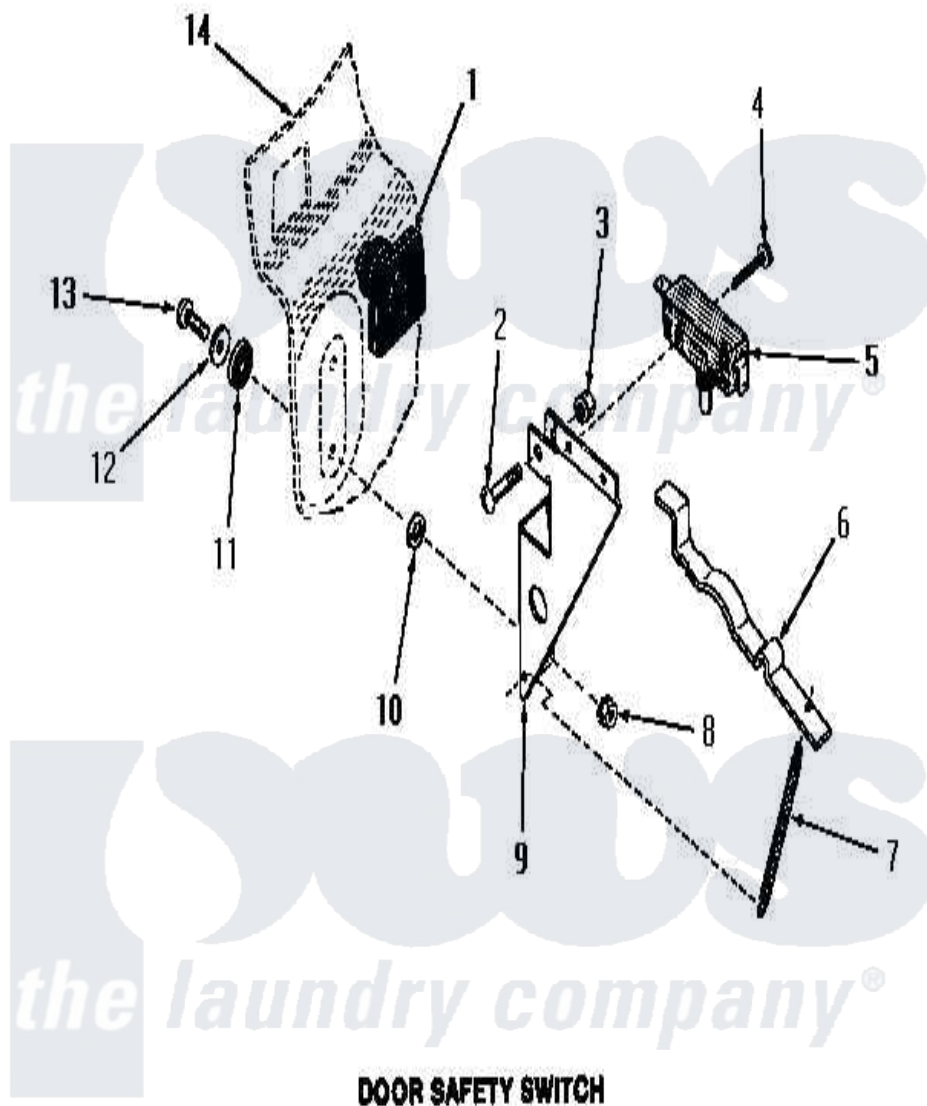

# Amana FA2950 10 - DOOR SAFETY SWITCH

**DOOR SAFETY SWITCH**

Amana [Residential Amana FA2950 Washer Parts](#) Parts Diagram 10 - DOOR SAFETY SWITCH  
 Click on the part number to view part

Item	Original Part Number	Replaced By	Status	Part Description
1	<a href="#">23591</a>			Diaphragm
2	Y02370		Not Available	SCREW,10-24X15/16 HEX
3	<a href="#">22001</a>			Nut, 10-24 Nylon Hex BR
4	<a href="#">51783</a>			Screw, 6b-20 X 7/8 HeX
5	23540		Not Available	SWITCH
6	23592		Not Available	ARM
7	26766		Not Available	SPRING
8	23951	<a href="#">M0282009</a>		Nut
9	22783		Not Available	BRACKET
10	21735		Not Available	LOCKWASHER,No.10 INTSHKP
11	02928		Not Available	WASHER
12	20492	<a href="#">M0270504</a>		Washer
13	<a href="#">21081</a>			Screw, 10-24 X 1/2 RD H
14	Y00000000		Not Available	SEE NOTE DRAIN TUB