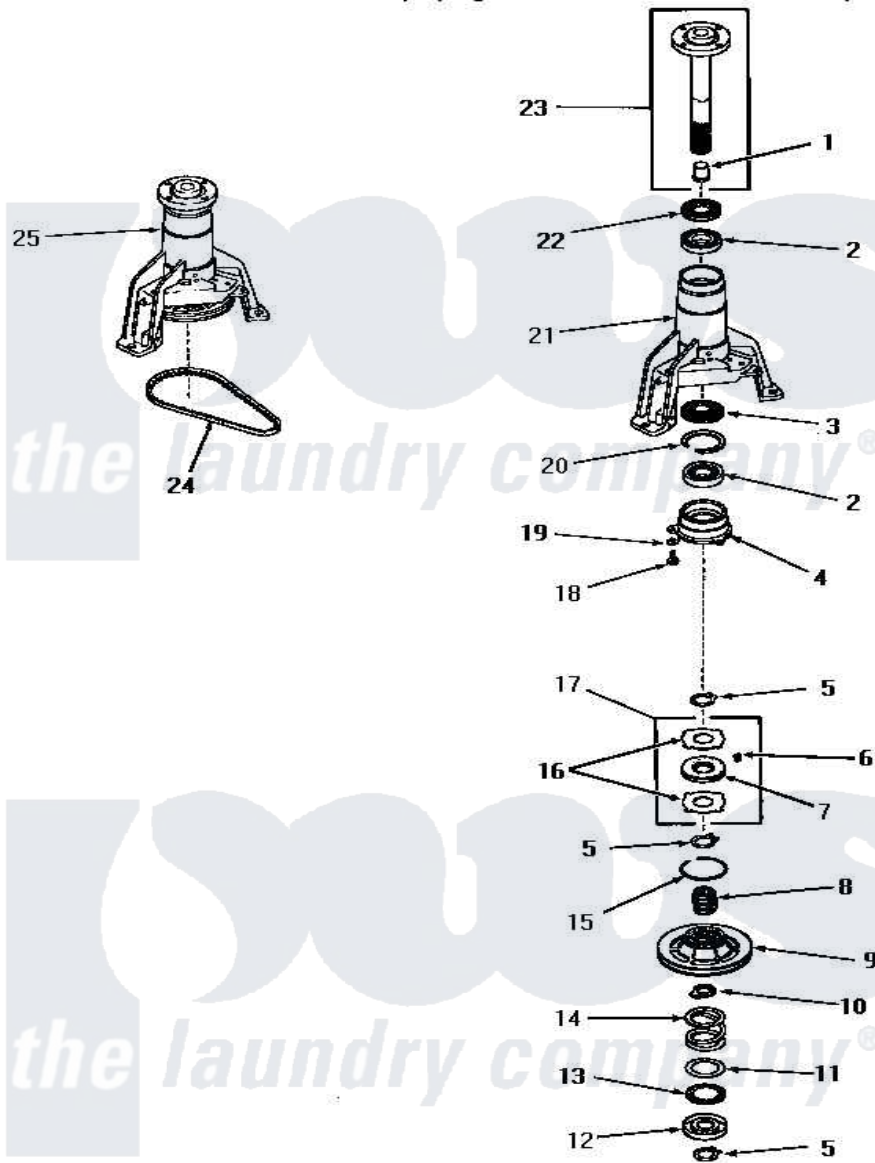

Amana FA2950 12 - MAIN BEARING ASSY & SPIN BELT

MAIN BEARING ASSEMBLY AND SPIN BELT

Amana [Residential Amana FA2950 Washer Parts](#) Parts Diagram 12 - MAIN BEARING ASSY & SPIN BELT
 Click on the part number to view part

Item	Original Part Number	Replaced By	Status	Part Description
1	25854			Bearing
2	20012			Bearing
3	26247			Slinger, Water
4	23639			Retainer
5	23724			Ring, Retaining
6	24500			Clip, Spring
7	23708			Assembly, Brake Disk
8	23634		Not Available	HUB
9	24690			Assembly, Spin Pulley
10	23635		Not Available	STOP
11	23722			Race, Bearing
12	23640			Retainer
13	23721		Not Available	BEARING, NEEDLE
14	23723			Spring
15	Y23720		Not Available	RING, SNAP
16	23637		Not Available	DISC, BRAKE

17	24599		Assembly, Brake Disk
18	02422		Screw, 1/4-20 X 1/2 HeX
19	02431		Lockwasher, 1/4 Ext Shk
20	20084	Not Available	RING,RETAINING
21	25979	Not Available	HOUSING,MAIN BEARING
22	Y21659	Not Available	SEAL
23	23731		Assembly, Spin Shaft
24	23759	Not Available	BELT
25	26018		AsseMbly, Bearing Housing-M
NI	03200		A-D Drive Lubricant