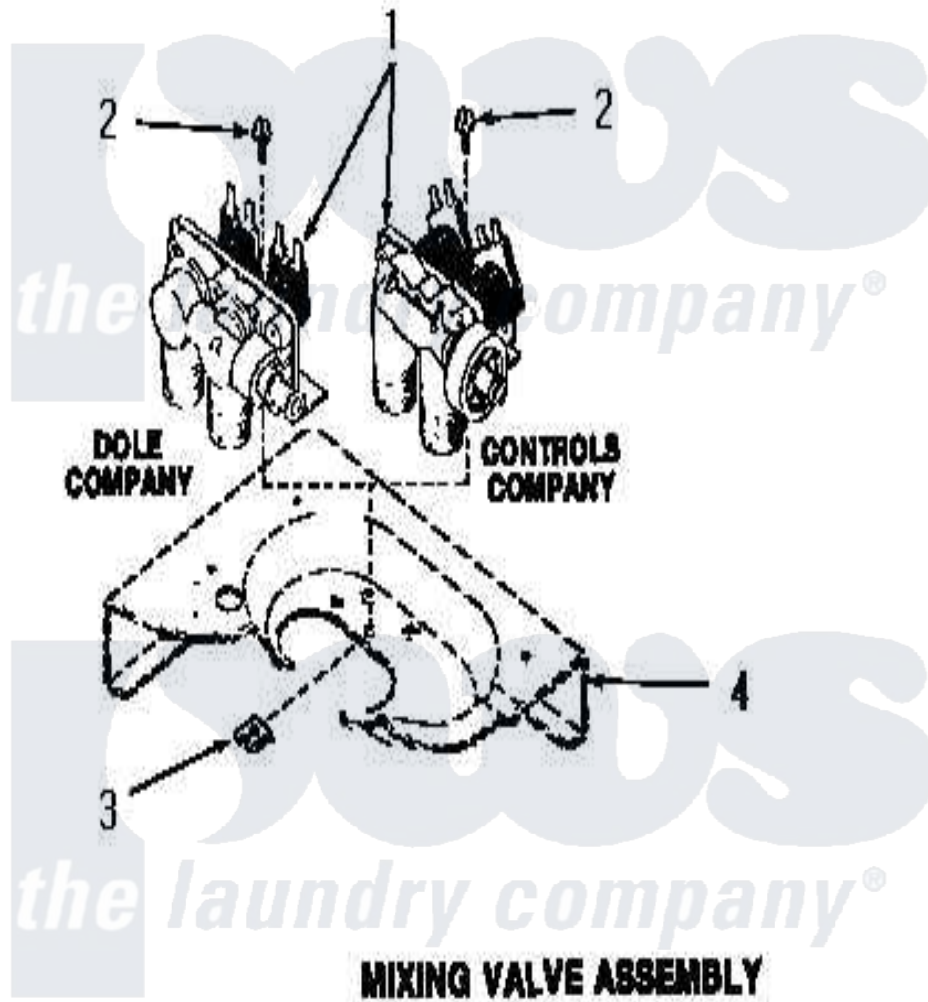

# Amana FA2950 13 - MIXING VALVE ASSY

Amana [Residential Amana FA2950 Washer Parts](#) Parts Diagram 13 - MIXING VALVE ASSY  
 Click on the part number to view part

Item	Original Part Number	Replaced By	Status	Part Description
1	25832	<a href="#">205613</a>		Water Valve
2	23962	<a href="#">W10116760</a>		Screw
3	23277		Not Available	NUT,SPEED
4	Y00000000		Not Available	SEE NOTE CABINET TOP