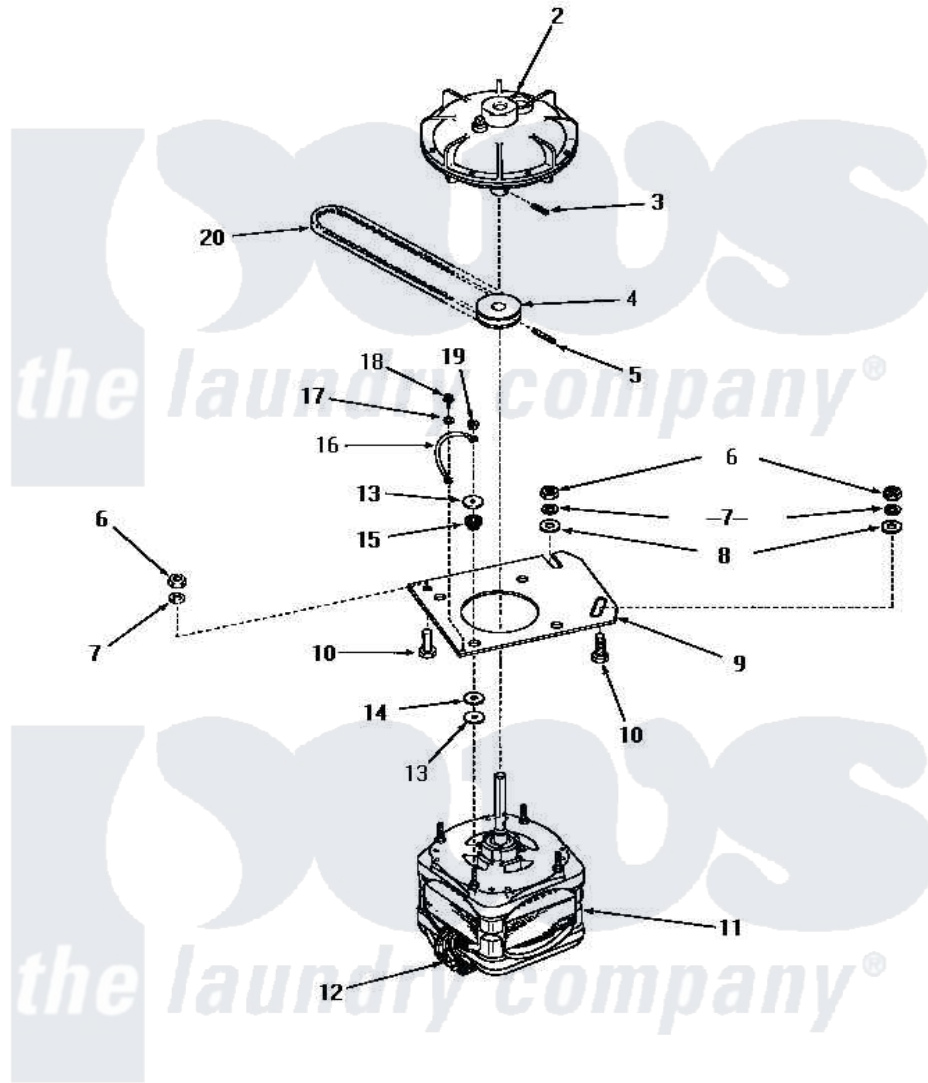

Amana FA2950 14 - MOTOR, FLUID DRIVE & PUMP BELT

MOTOR, FLUID DRIVE AND PUMP BELT

Amana [Residential Amana FA2950 Washer Parts](#) Parts Diagram 14 - MOTOR, FLUID DRIVE & PUMP BELT
 Click on the part number to view part

Item	Original Part Number	Replaced By	Status	Part Description
2	24706			Assembly, Fluid Drive
3	24703		Not Available	PIN,ROLL
4	26116			Pulley, Drive
5	23750			Pin, Roll
6	20274	62739		Nut, Lock
7	20277			Lockwasher, 3/8 Std X 3
8	20279			Washer, 13/32 ID x 13/16 OD
9	23769		Not Available	PLATE,MOUNTING
10	20255		Not Available	SCREW,3/8-16 X 1 HEX H
11	26069			X Assembly, Motor And Pulley
12	24142		Not Available	SWITCH,MOTOR
"	24139		Not Available	SWITCH,MOTOR
13	20103	M0270519		Washer
14	20104			Washer
15	20102		Not Available	WASHER
16	25484		Not Available	GROUND WIRE

17	21735	Not Available	LOCKWASHER, No. 10 INTSHKP
18	20530		Screw, 10-24 x 3/8 Hex
19	23604		Nut, Hex 10-32 Lock
20	23759	Not Available	BELT
NI	20299	Not Available	FLUID DRIVE FLUID-BULK