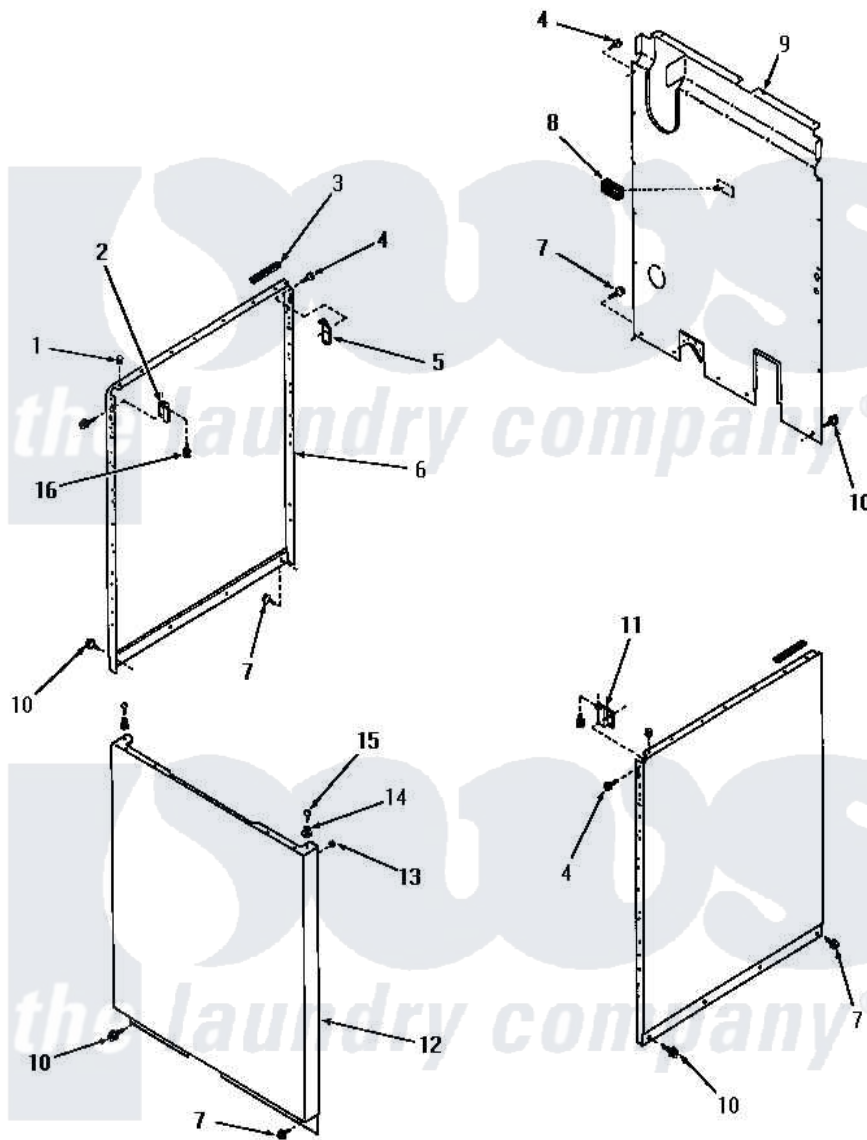

Amana FA2950 15 - PANELS

PANELS

Amana [Residential Amana FA2950 Washer Parts](#) Parts Diagram 15 - PANELS
 Click on the part number to view part

Item	Original Part Number	Replaced By	Status	Part Description
1	21176			Bumper
2	26691		Not Available	BRACKET,HOLD DOWN-L.H.
3	80312			Bumper Pad
4	51784		Not Available	SCREW,10B-16 X 1/2 HEX
5	52487			Lug, Hold-Down
6	26821K		Not Available	SIDE PANEL, RIGHT OR LEFT, COF
"	26821A		Not Available	PANEL,SIDE
"	26821C		Not Available	SIDE PANEL, RIGHT OR LEFT, COP
"	26821L		Not Available	PANEL,SIDE
"	26821H		Not Available	PANEL,SIDE
"	26821W		Not Available	SIDE PANEL, LEFT OR RIGHT, WHI
7	26415	27001200		Screw
8	23257		Not Available	PAD,BUMPER
9	24342GR		Not Available	REAR PANEL, GRAY

10	26592	Not Available	HEX HEAD SCREW
11	26690	Not Available	BRACKET,HOLD DOWN-R.H.
12	26822A	Not Available	PANEL,FRONT
"	26822K	Not Available	FRONT PANEL, COFFEE
"	26822C	Not Available	LOADING DOOR, COPPERTONE
"	26822L	Not Available	PANEL,FRONT
"	26822H	Not Available	PANEL,FRONT
"	26822W	Not Available	LOADING DOOR, WHITE
13	20387		Bumper
14	23020	Not Available	MOUNT,PANEL
15	Q6535	Not Available	SCREW,10B-16 X 3/4 ROU
16	23008		Screw, 10-24 X 3/4 Sems