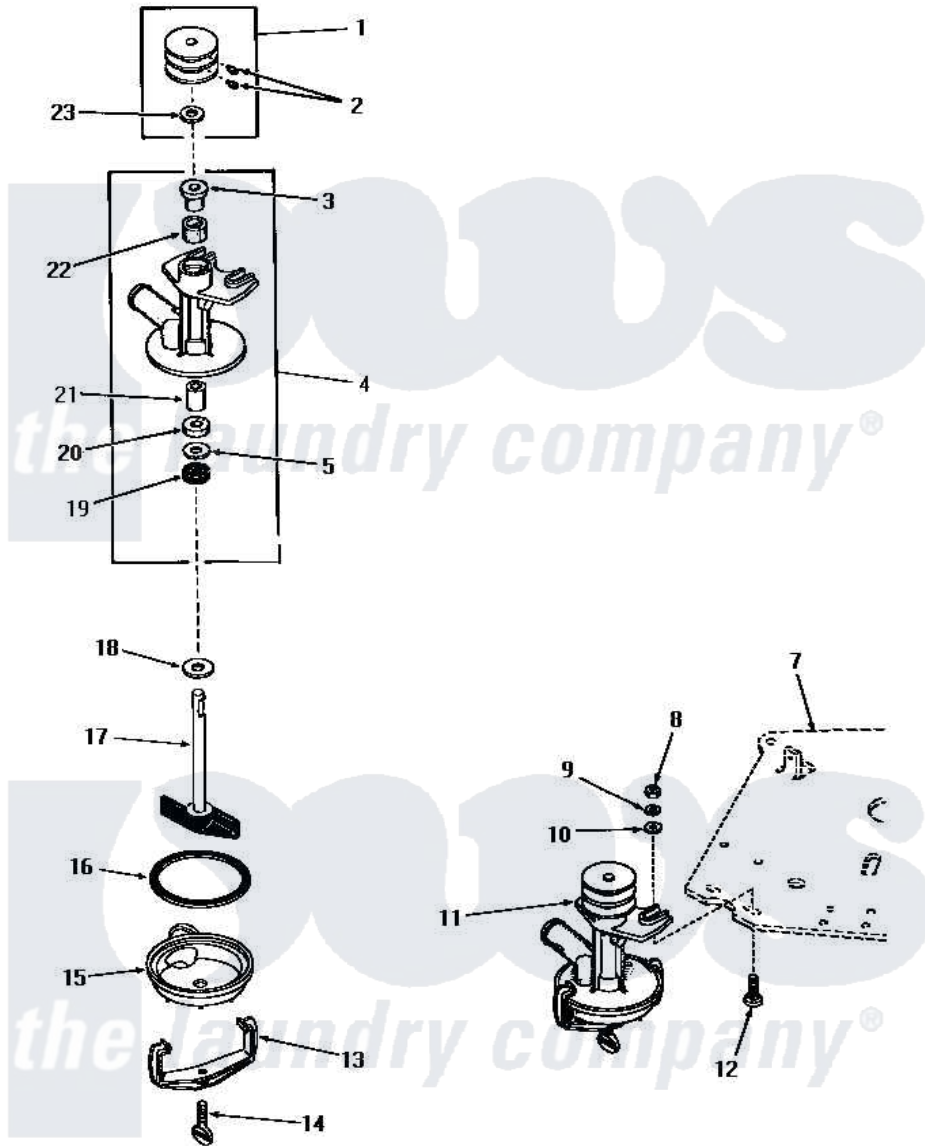

Amana FA2950 17 - PUMP ASSY

PUMP ASSEMBLY

Amana [Residential Amana FA2950 Washer Parts](#) Parts Diagram 17 - PUMP ASSY

[Click on the part number to view part](#)

Item	Original Part Number	Replaced By	Status	Part Description
1	23770		Not Available	ASSY,PULLEY
2	02771			Screw, 1/4-20 x 3/8 Hex S
3	20072			Bearing
4	20763		Not Available	PUMP BODY
5	20093			Washer, 29/64 ID x 63/64 OD
6	131P3			Kit, Pump Kt85
7	Y00000000		Not Available	SEE NOTE MOUNTING PLATE
8	20275	27001225		Nut, Jam Mid Lock 1/4-20
9	03189			LoCkwasher, 1/4 Std-C P
10	20176			Washer, .2656 ID x 9/16 OD
11	25178		Not Available	ASSY,PUMP
12	24390			Bolt
13	20066			Clamp, Pump
14	20161			Screw, 5/16-18 X 1-1/16
15	04316		Not Available	BOTTOM,PUMP
16	20097		Not Available	GASKET

17	04372	Not Available	ASSY,IMPELLER
18	20099		Washer, .440idx1.125odx
19	20095		Seal
20	20094		Packing Material
21	20071		Bearing
22	26479		Wick
23	26919	Not Available	WASHER,PUMP PULLEY