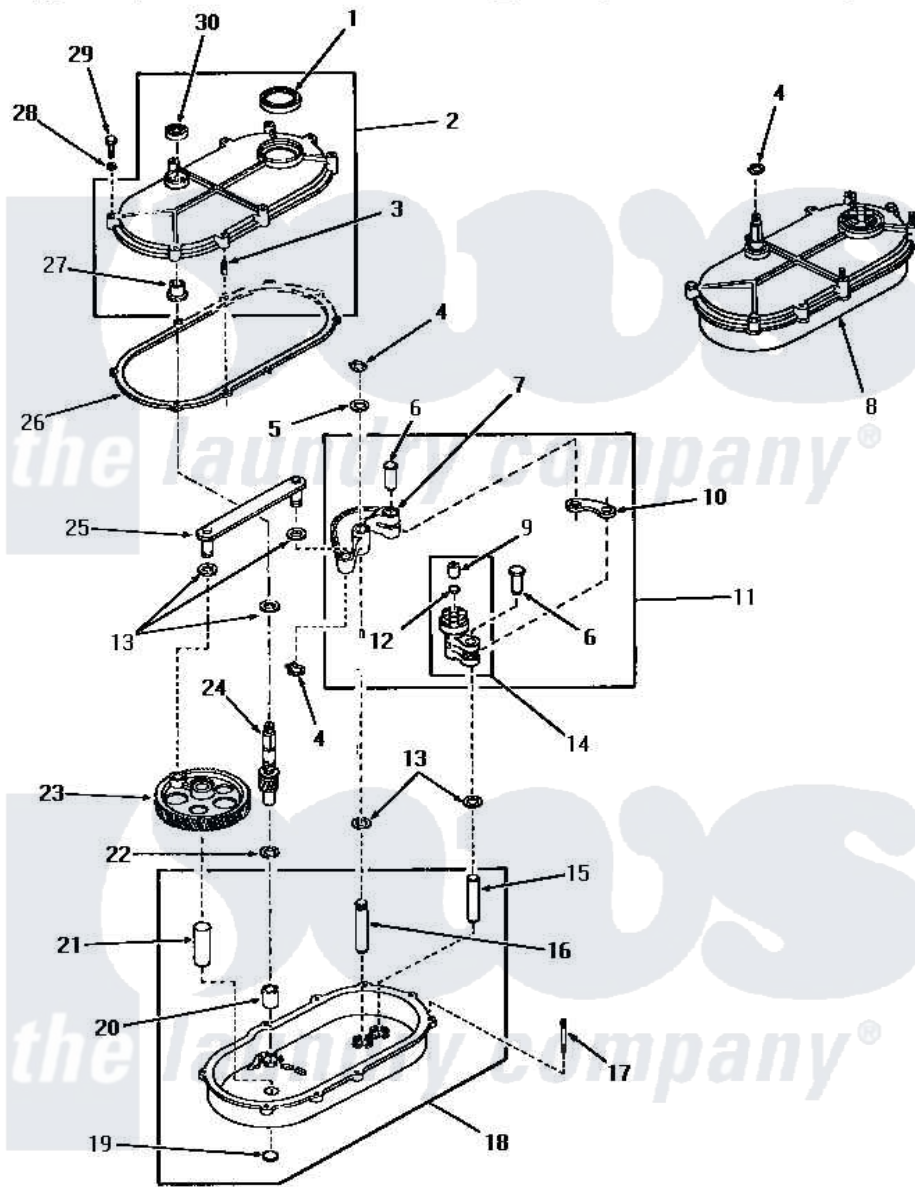

Amana FA2950 18 - TRANSMISSION ASSY

TRANSMISSION ASSEMBLY

Amana [Residential Amana FA2950 Washer Parts](#) Parts Diagram 18 - TRANSMISSION ASSY
 Click on the part number to view part

Item	Original Part Number	Replaced By	Status	Part Description
1	20199			Seal
2	20216		Not Available	ASSY,TRANSMISSION COVE
3	20197		Not Available	DOWEL PIN
4	23751			Ring, Retaining
5	20212	35092		Washer, 3628id X 1.00 X .056
6	01690			Pin, Link
7	05005	05005P		Assembly
8	23828			Assembly, Transmission
9	01711		Not Available	BEARING
10	Y04999		Not Available	LINK
11	20220			Assembly, Rocker Arm
12	Y02479			Disc, Expansion
13	01791			Washer, .626 X 1.125 X1
14	20219	30927P		Assembly Clutch Arm
15	01688		Not Available	PIN
16	24817		Not Available	PIN,ROCKER ARM

17	20155		Not Available	STUD,DOUBLE END 1/4-20
18	23927		Not Available	ASSY,TRANSMISSION xREPLACE
19	Y02769			Disc
20	01993			Bearing, 7/8odx5/8id
21	03477		Not Available	PIN
22	20198	41813		Csa 20198 20 4w 19 Deg Cc
23	02175		Not Available	GEAR,CRANK
24	23645			Pinion
25	03969	03969P		Rod Connecting
26	20059			Gasket
27	20082			Bearing
28	03189			LoCkwasher, 1/4 Std-C P
29	20257		Not Available	SCREW,1/4-20 X 1-1/4 H
30	20200			Seal
NI	02528	02528P		Grease Transmission Mobil 209