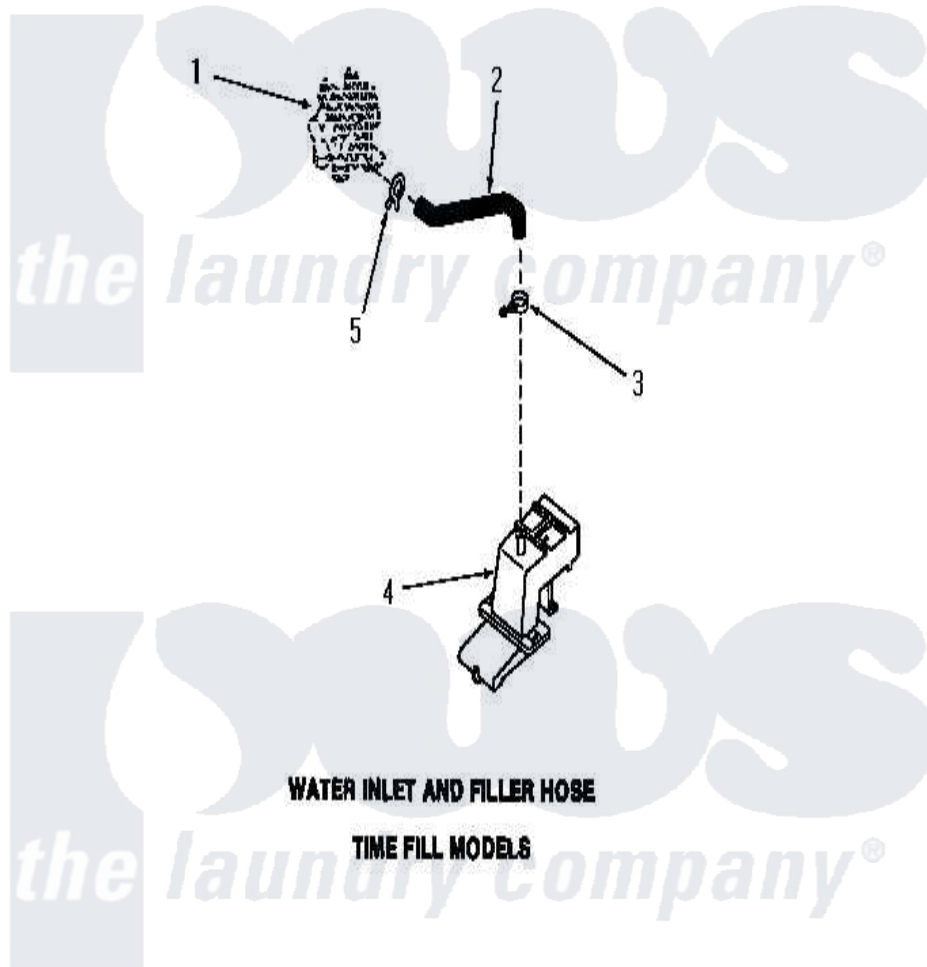

Amana FA2950 19 - WATER INLET & FILLER HOSE

[Amana Residential Amana FA2950 Washer Parts](#) Parts Diagram 19 - WATER INLET & FILLER HOSE
Click on the part number to view part

Item	Original Part Number	Replaced By	Status	Part Description
"	NOTE:		Not Available	IF DRAIN HOSE MUST BE SHORTENED, CUT HOSE BETWEEN MOLDED END AND ELBOW. USE NO.25863 HOSE COUPLING TO SPLICE HOSE.
1	Y00000000		Not Available	SEE NOTE MIXING VALVE ASSEMBLY
2	25822			Hose, Filler
3	25988	596669		Clamp, Manifold
4	23327			Assembly, Water Inlet
5	80479		Not Available	HOSE CLAMP