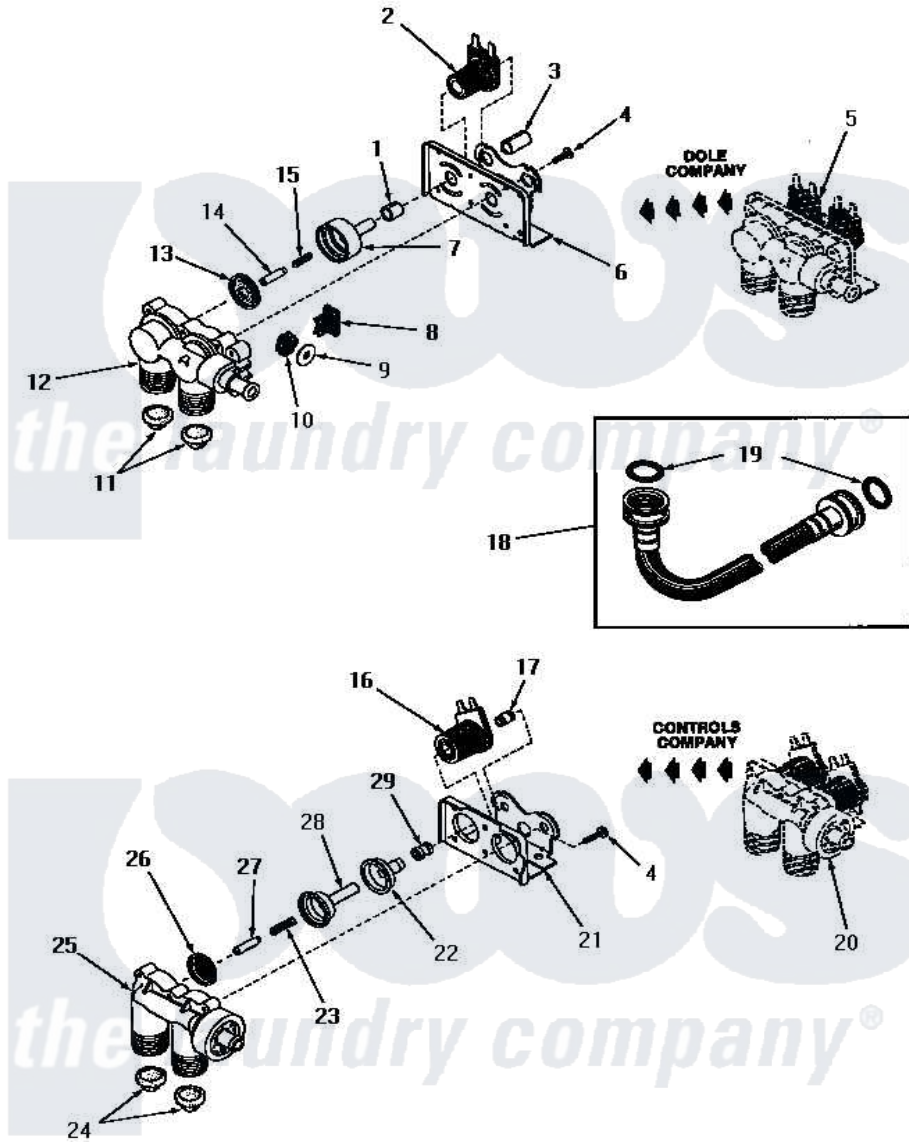

Amana FA2960 01 - 25832 & 25833 MIXING VALVE ASSEMBLIES

25832 and 25833 MIXING VALVE ASSEMBLIES
(See Page 18 for complete assembly)

Amana [Residential Amana FA2960 Washer Parts](#) Parts Diagram 01 - 25832 & 25833 MIXING VALVE ASSEMBLIES
Click on the part number to view part

Item	Original Part Number	Replaced By	Status	Part Description
1	24129		Not Available	SLEEVE,SHORT
2	24126	33930		Valve, Mixing
3	24128		Not Available	SLEEVE,LONG
4	25817C		Not Available	SCREW
5	Y00000000		Not Available	SEE NOTE MIXING VALVE ASSEMBLY
6	Y24127		Not Available	MOUNTING BRACKET
7	24130			Guide, Armature
8	Y24135		Not Available	PLUG,FLOW REGULATOR
9	23224G		Not Available	DIFFUSER
10	23224C			Regulator, Flow
11	24122	22002960		Strainer, Washer Inlet
12	24125			Body, Valve
13	24134		Not Available	DIAPHRAGM
14	24132		Not Available	ARMATURE
15	24131		Not Available	SPRING
16	24596A		Not Available	SOLENOID

17	25817M	Not Available	SOLENOID PLUG
18	20241	EZ20241	20 x 24 x 1 Filter 1 Metal Side
19	20290	Y013783	Washer, Inlet Hose
20	Y00000000	Not Available	SEE NOTE MIXING VALVE ASSEMBLY
21	25817B	Not Available	MOUNTING BRACKET
22	25817E	Not Available	SLEEVE, GUIDE xREPLACE
23	25817G	Not Available	SPRING
24	24122	22002960	Strainer, Washer Inlet
25	24123	Not Available	VALVE BODY
26	25817K	Not Available	DIAPHRAGM
27	25817H	Not Available	ARMATURE
28	25817F	Not Available	ARMATURE GUIDE
29	25817D	Not Available	SLEEVE ADAPTER