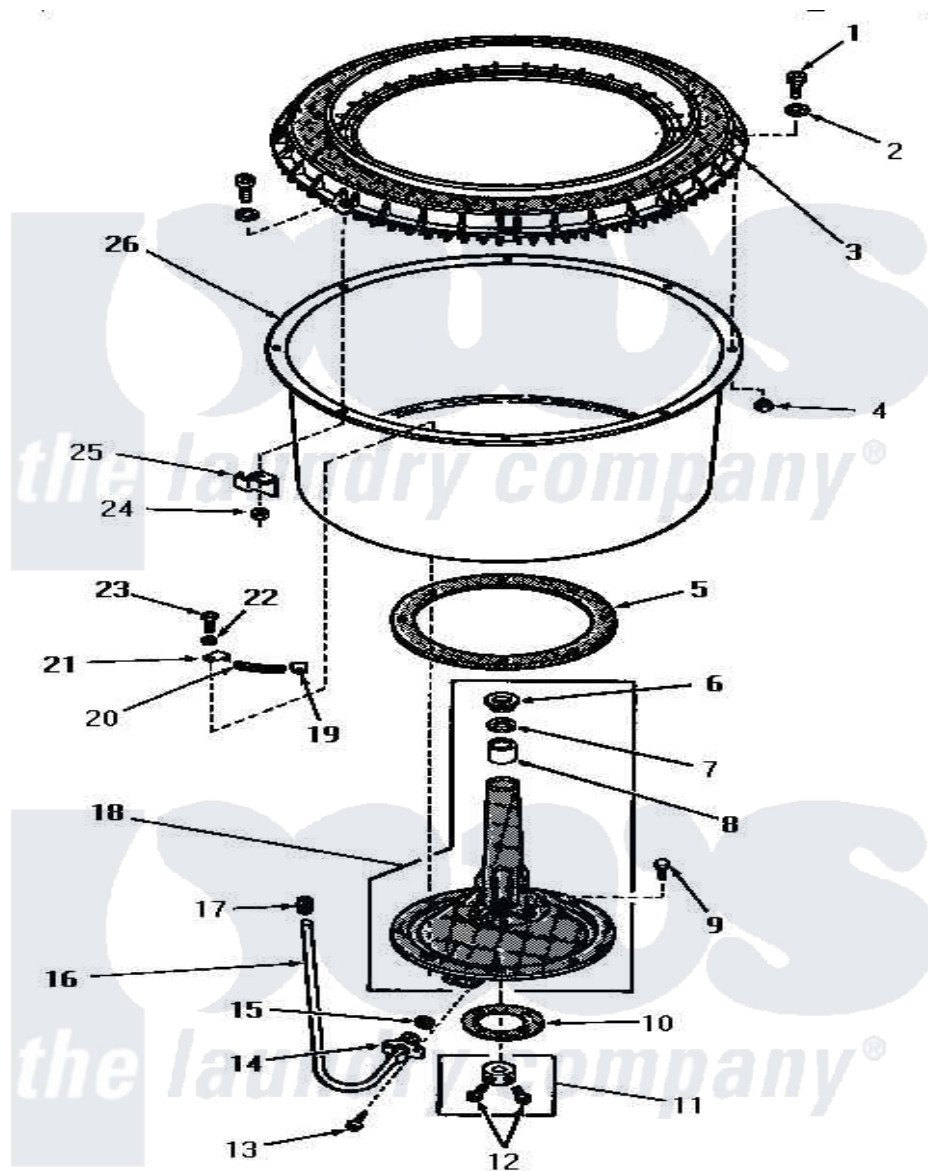

Amana FA2960 03 - AGITATOR POST & SPIN TUB

AGITATOR POST AND SPIN TUB

Amana [Residential Amana FA2960 Washer Parts](#) Parts Diagram 03 - AGITATOR POST & SPIN TUB
 Click on the part number to view part

Item	Original Part Number	Replaced By	Status	Part Description
1	25251	EZ25251		25 x 25 x 1 Filter 1 Metal Side
2	25100			Washer, 17/64 ID x 1/2 OD
3	24931		Not Available	BALANCE RING
4	25250			Nut, 1/4-20 Hex Nyllock
5	20122			Gasket
6	23685			Bearing
7	23684			Seal
8	23686			Bearing
9	20261			Screw, Cap
10	20120			Gasket
11	20377			Collar Assembly
12	23481	02422		Screw, 1/4-20 X 1/2 HeX
13	20852		Not Available	SCREW, 10-24 X 1/2 HEX
14	26046			Bracket, Sediment Tube
15	20110			Gasket
16	25980			Tube, Sediment

17	22361		Sleeve
18	26016	2-6016	Wheel 71/2x6
19	22446		Clip
20	22144		Spring
21	22447		Clip
22	20121	Not Available	GASKET
23	20260		Screw, 5/16-18 X 3/4 RD
24	26678		Nut, Self-Locking
25	22025		Bracket
26	26910		Tub, Spin-Blue Porcelain
NI	243P3	Not Available	KIT,AGITATOR POST