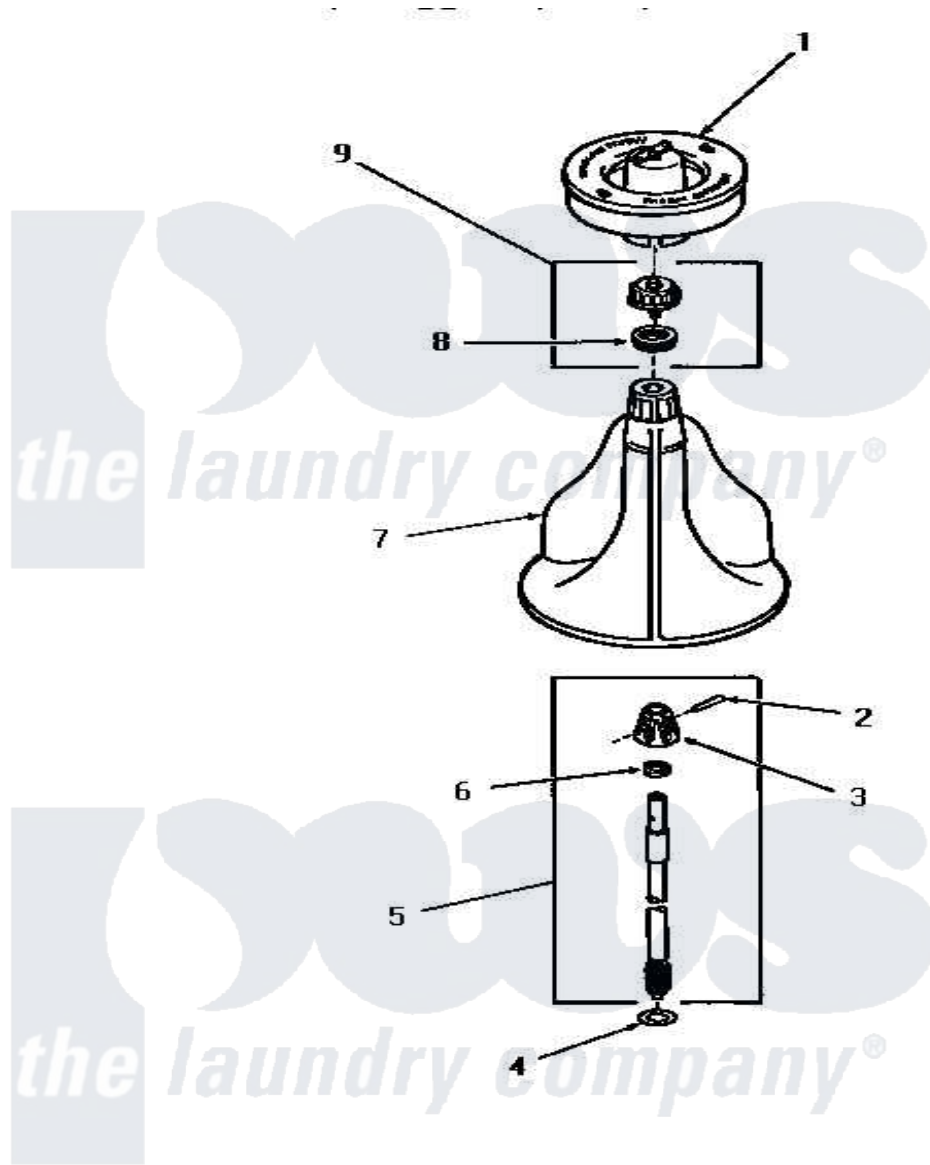

# Amana FA2960 04 - AGITATOR, SHAFT & FABRIC SOFTENER DISP

## AGITATOR, SHAFT AND FABRIC SOFTENER DISPENSER

Amana Residential Amana FA2960 Washer Parts Parts Diagram 04 - AGITATOR, SHAFT & FABRIC SOFTENER DISP  
 Click on the part number to view part

| Item | Original Part Number  | Replaced By                | Status        | Part Description                    |
|------|-----------------------|----------------------------|---------------|-------------------------------------|
| 1    | 23546                 |                            | Not Available | ASSY,DISPENSER-FAB-SOF              |
| 2    | <a href="#">20243</a> |                            |               | Pin, Taper                          |
| 3    | 20056                 |                            | Not Available | BLOCK, DRIVE                        |
| 4    | <a href="#">22135</a> |                            |               | Washer                              |
| 5    | 21751                 | <a href="#">21751P</a>     |               | Assyshaft                           |
| 6    | 20057                 | <a href="#">222T017P01</a> |               | Washer FIB 21/32 ID X 1156 OD X 1/8 |
| 7    | 25975                 |                            | Not Available | ASSY,AGITATOR                       |
| 8    | <a href="#">21036</a> |                            |               | Clip, Cable                         |
| 9    | <a href="#">26015</a> |                            |               | Assembly, Cap And Ring-Agitator     |
| "    | <a href="#">26014</a> |                            |               | Assembly, Cap And Ring-Agitator     |