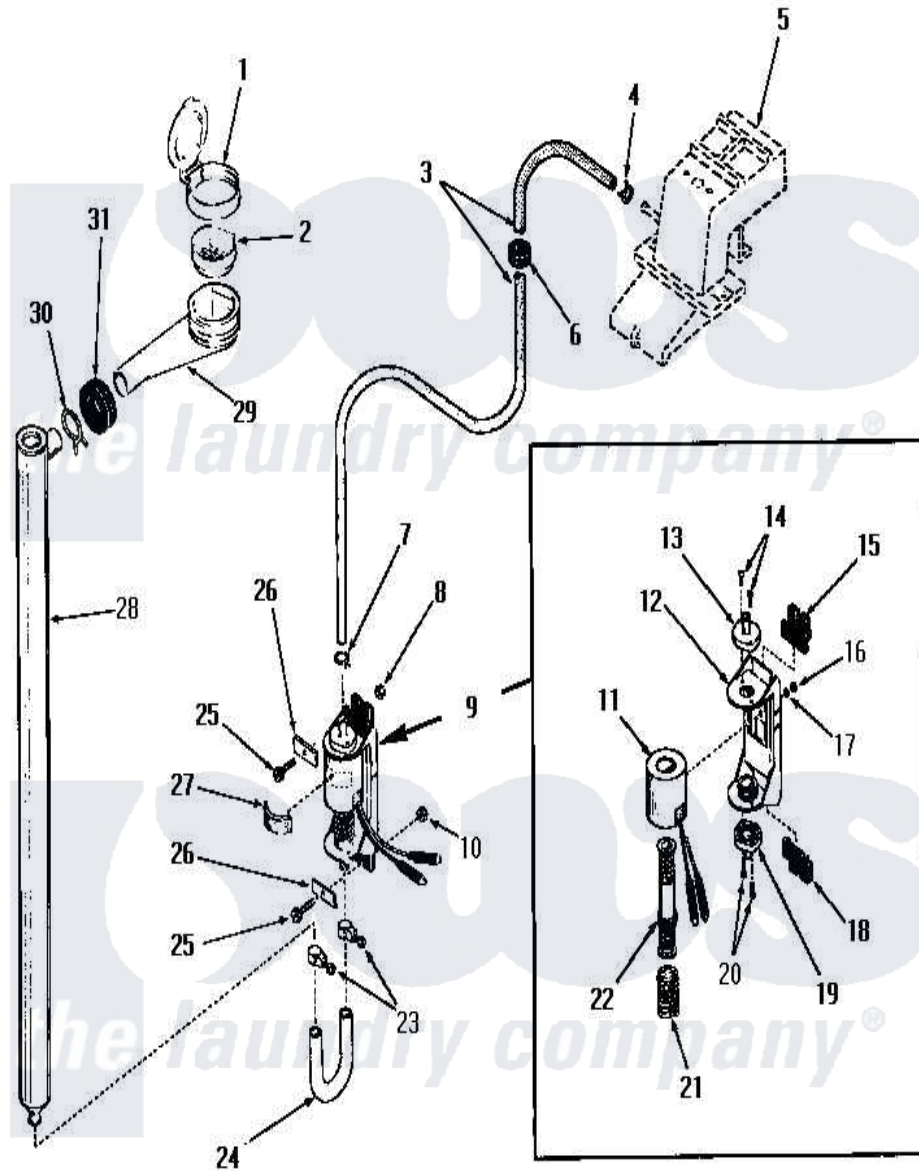

# Amana FA2960 05 - BLEACH DISPENSER

Amana [Residential Amana FA2960 Washer Parts](#) Parts Diagram 05 - BLEACH DISPENSER  
 Click on the part number to view part

Item	Original Part Number	Replaced By	Status	Part Description
1	22484		Not Available	BLEACH LID
2	<a href="#">21984</a>			Cover, Dispenser
3	22300		Not Available	HOSE
4	23410		Not Available	HOSE CLAMP
5	Y00000000		Not Available	SEE NOTE WATER INLET
6	22299		Not Available	GROMMET
7	22295		Not Available	HOSE CLAMP
8	<a href="#">22001</a>			Nut, 10-24 Nylon Hex BR
9	<a href="#">22337</a>			Pump, Bleach
10	<a href="#">22001</a>			Nut, 10-24 Nylon Hex BR
11	22337B		Not Available	COIL AND FRAME
12	22337A		Not Available	BASE
13	22337E		Not Available	HOSE CONNECTOR
14	51356		Not Available	SCREW,6-32 X 5/16 RD H
15	22337F		Not Available	ISOLATION MOUNT
16	22337G		Not Available	NUT

17	21735	Not Available	LOCKWASHER,No.10 INTSHKP
18	22337F	Not Available	ISOLATION MOUNT
19	22337E	Not Available	HOSE CONNECTOR
20	51356	Not Available	SCREW,6-32 X 5/16 RD H
21	22337D	Not Available	SPRING
22	22337C	Not Available	ARMATURE AND VALVE
23	24604	Not Available	HOSE CLAMP
24	22302	Not Available	HOSE
25	25989	Not Available	HEX HEAD SCREW
26	Y22287	Not Available	BLEACH PUMP BRACKET
27	25220	Not Available	BUMPER
28	22303	Not Available	TUBE,BLEACH
29	22377	Not Available	DISPENSER xREPLACE
30	Y03640	Not Available	CLAMP
31	20118	Not Available	GROMMET,1982 INV