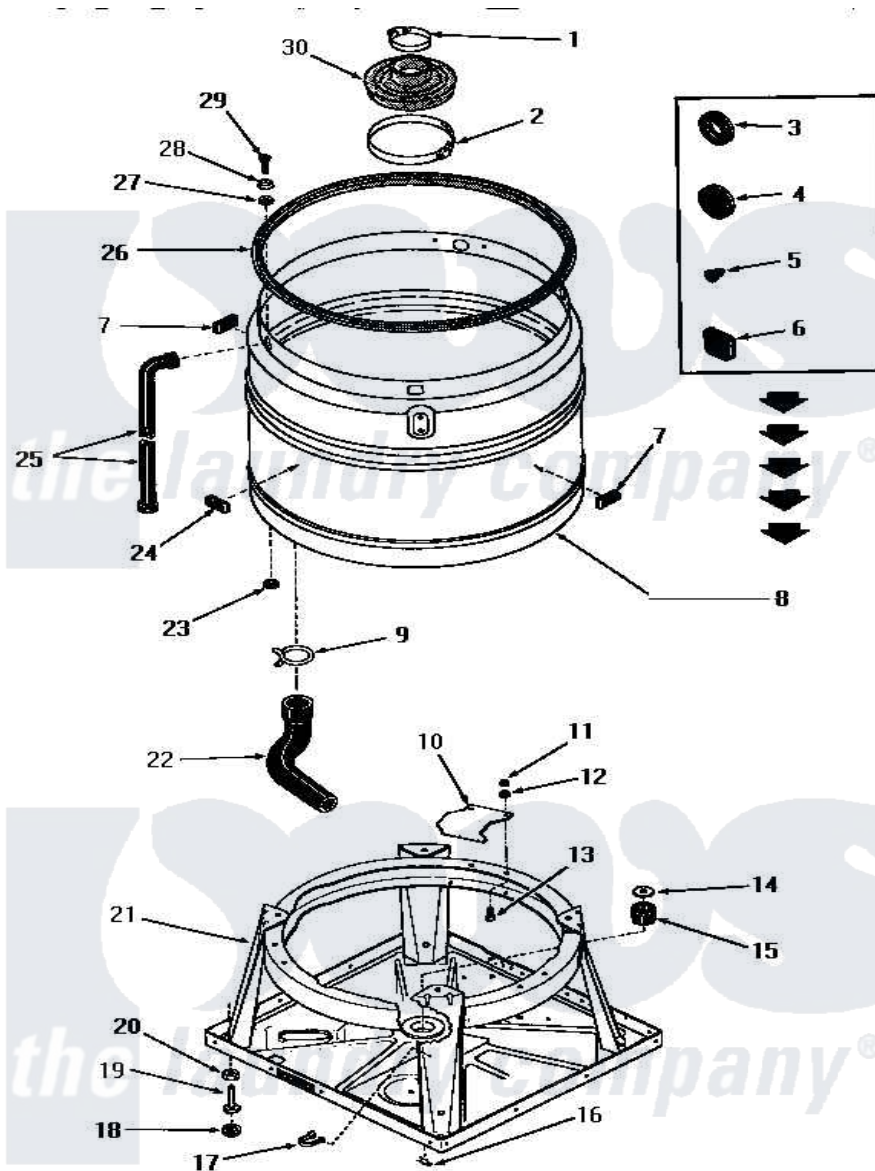

# Amana FA2960 06 - BOOT, CHASSIS & DRAIN TUB

**BOOT, CHASSIS AND DRAIN TUB**

Amana [Residential Amana FA2960 Washer Parts](#) Parts Diagram 06 - BOOT, CHASSIS & DRAIN TUB  
 Click on the part number to view part

Item	Original Part Number	Replaced By	Status	Part Description
1	<a href="#">20107</a>			Upper Clamp
2	20108	<a href="#">F200201</a>		Clamp Hose #56
3	20118		Not Available	GROMMET,1982 INV
4	20305	<a href="#">20-305</a>		Sizzle Do Not Ship Ups
5	21393	<a href="#">21-393</a>		Piezo Sounder
6	<a href="#">21651</a>			Grommet
7	<a href="#">23258</a>			Pad, Bumper
8	26034M		Not Available	ASSY,SPLASH TUB
9	<a href="#">10108</a>			Seal
10	<a href="#">21905</a>			Plate, Snubber
11	20275	<a href="#">27001225</a>		Nut, Jam Mid Lock 1/4-20
12	<a href="#">03189</a>			LoCkwasher, 1/4 Std-C P
13	<a href="#">02422</a>			Screw, 1/4-20 X 1/2 HeX
14	20162		Not Available	SPACER
15	20195		Not Available	GROMMET
16	26012	<a href="#">2-6012</a>		Blower Wheel

17	22837		Not Available	STRAP,WIRE
18	21749	<a href="#">40016001</a>		Foot, Rubber
19	20409	<a href="#">22003428</a>		Leg, Adjustable
20	Y21899	<a href="#">40038101</a>		Nut, Leg
21	<a href="#">26028</a>			Assembly, Chassis xReplace
22	<a href="#">25112</a>			Hose
23	<a href="#">20115</a>			Grommet
24	23257		Not Available	PAD,BUMPER
25	22818		Not Available	HOSE
26	21233		Not Available	GASKET
27	<a href="#">20112</a>			Grommet
28	<a href="#">20111</a>			Washer
29	20259		Not Available	SCREW
30	20129		Not Available	BOOT