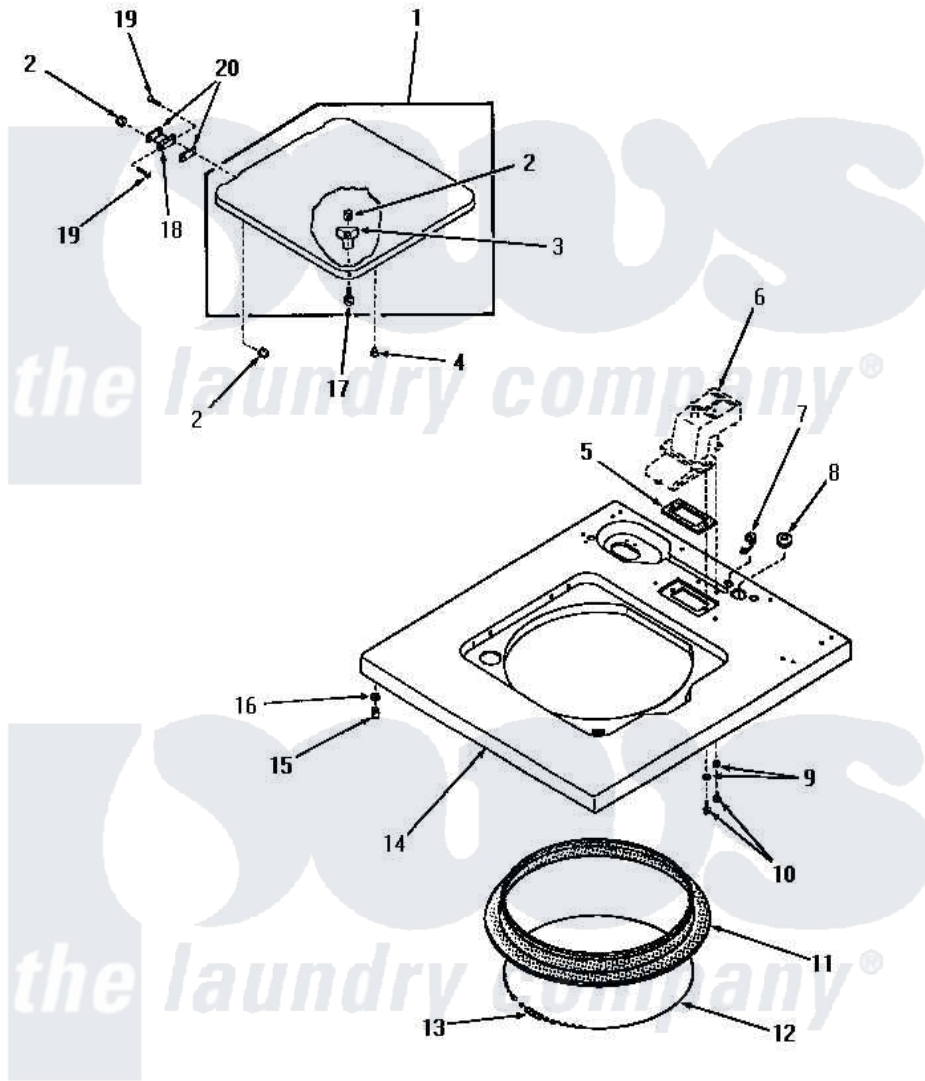

Amana FA2960 07 - CABINET TOP & LOADING DOOR

CABINET TOP AND LOADING DOOR

Amana [Residential Amana FA2960 Washer Parts](#) Parts Diagram 07 - CABINET TOP & LOADING DOOR
 Click on the part number to view part

Item	Original Part Number	Replaced By	Status	Part Description
1	26901H		Not Available	ASSY,LID & CATCH
"	26901A		Not Available	LOADING DOOR, AVOCADO
"	26901K		Not Available	LOADING DOOR, COFFEE
"	26901L		Not Available	ASSY,LID & CATCH
"	26901W		Not Available	ASSY,LID & CATCH xREPLACE
"	26901C		Not Available	LOADING DOOR, COPPERTONE
2	21752			Nut, 8-32 Hex Brilock
3	25217	R0603504		Actuator, Door Switch
4	21176			Bumper
5	23255		Not Available	GASKET
6	Y00000000		Not Available	SEE NOTE WATER INLET
7	21903	211881		Grommet, Cord Part Not Used- Gas Models Only
8	20118		Not Available	GROMMET,1982 INV
9	20493			Washer, 11/64 ID x 3/8 OD

10	55469	500226	Screw, 8b-16 x 5/8 Tap
11	25277		Guard, Rim
12	22352	Not Available	RETAINER,WIRE
13	20791	Not Available	SPRING
14	26819W	Not Available	CABINET TOP, WHITE
"	26819A	Not Available	CABINET TOP, AVOCADO
"	26819K	Not Available	CABINET TOP, COFFEE
"	26819C	Not Available	CABINET TOP, COPPERTONE
"	26819L	Not Available	ASSY, TOP
"	26819H	Not Available	CABINET TOP, HARVEST GOLD
15	23007	Not Available	CAGED NUT
16	24861	Not Available	LOCKWASHER, .448X.789SH
17	26769		Assembly, Screw And Washer
18	21583		Hinge
19	22649		Screw, 8-32 X 13/32 FI
20	21584		Gasket