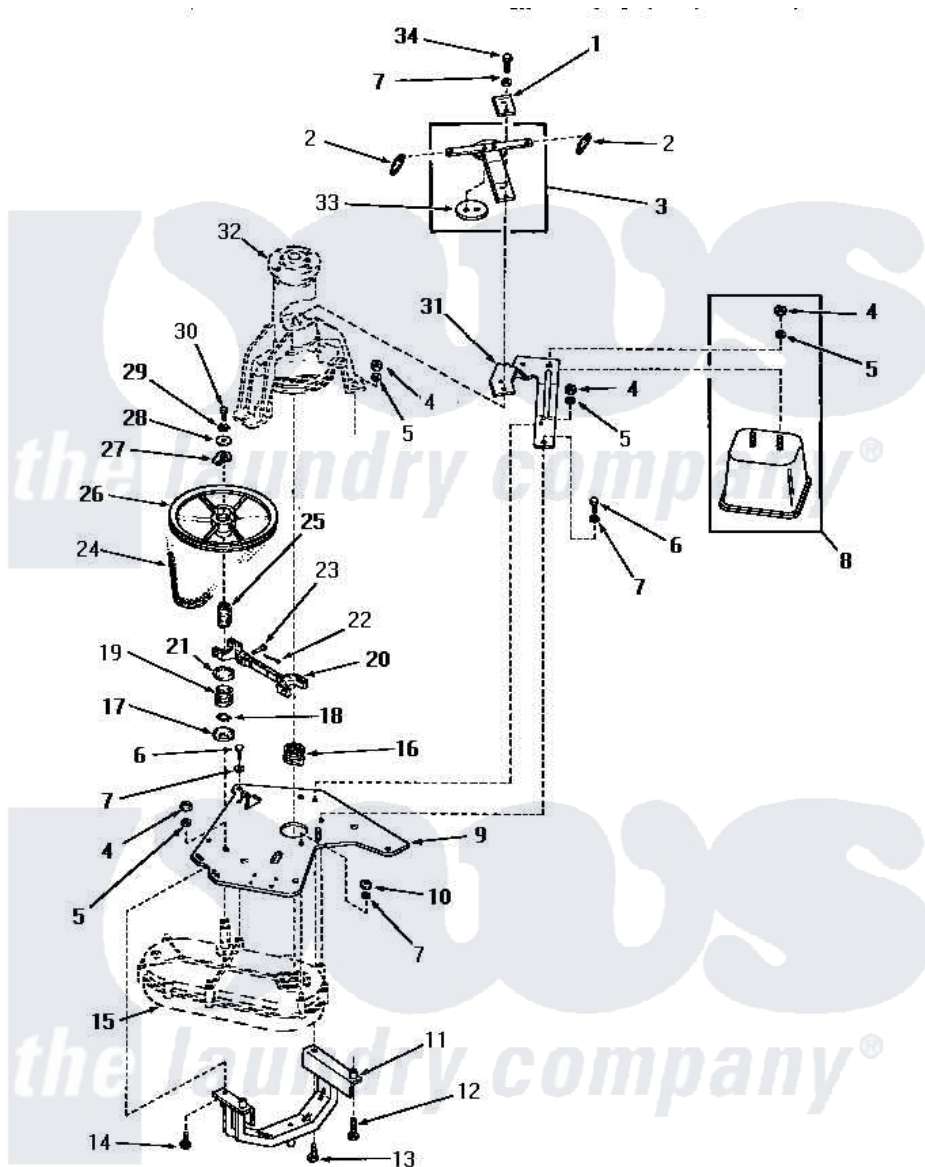

Amana FA2960 08 - CBAL WEIGHT, BRKT, MTG PLT & TRANS

**COUNTERBALANCE WEIGHT, BRACKET,
MOUNTING PLATE AND TRANSMISSION BELT**

Amana [Residential Amana FA2960 Washer Parts](#) Parts Diagram 08 - CBAL WEIGHT, BRKT, MTG PLT & TRANS
Click on the part number to view part

Item	Original Part Number	Replaced By	Status	Part Description
1	22614			Plate, Support
2	23632			Spring
3	20168			Assembly, Snubber
4	20274	62739		Nut, Lock
5	20277			Lockwasher, 3/8 Std X 3
6	20264			Screw, 1/4-20 X 2 HeX H
7	03189			LoCkwasher, 1/4 Std-C P
8	25230		Not Available	COUNTERBALANCE WEIGHT
9	24749		Not Available	MOUNTING PLATE
10	20275	27001225		Nut, Jam Mid Lock 1/4-20
11	22702		Not Available	ASSY,YOKE & SLEEVE
12	Y22688		Not Available	SCREW,CAP-3/8-16X1-1/4
13	20255		Not Available	SCREW,3/8-16 X 1 HEX H
14	22687		Not Available	SCREW
15	Y00000000		Not Available	SEE NOTE TRANSMISSION ASSEMBLY
16	23647			Jaw

17	26611	Not Available	RETAINER,SPRING-LOWER
18	23751		Ring, Retaining
19	26609		Spring
20	23732		Assembly, Shifter Fork
21	26610		Retainer, Spring-Upper
22	20248		Pin, Cotter
23	23718	Not Available	PIN,SHIFTER
24	23758		Belt
25	23644		Hub
26	23773	Not Available	ASSY,PULLEY-TRANSMISSI
27	23643		Pulley Stop
28	23716	Not Available	WASHER
29	Y03421	Not Available	LOCKWASHER
30	02422		Screw, 1/4-20 X 1/2 HeX
31	25139	Not Available	BRACKET
32	Y00000000	Not Available	SEE NOTE MAIN BEARING
33	20453	Not Available	DISC,FRICITION
34	24233	Not Available	SCREW,CAP-1/4-20 X 3/4
NI	03200		A-D Drive Lubricant
"	285P3	23911	Kit Spring