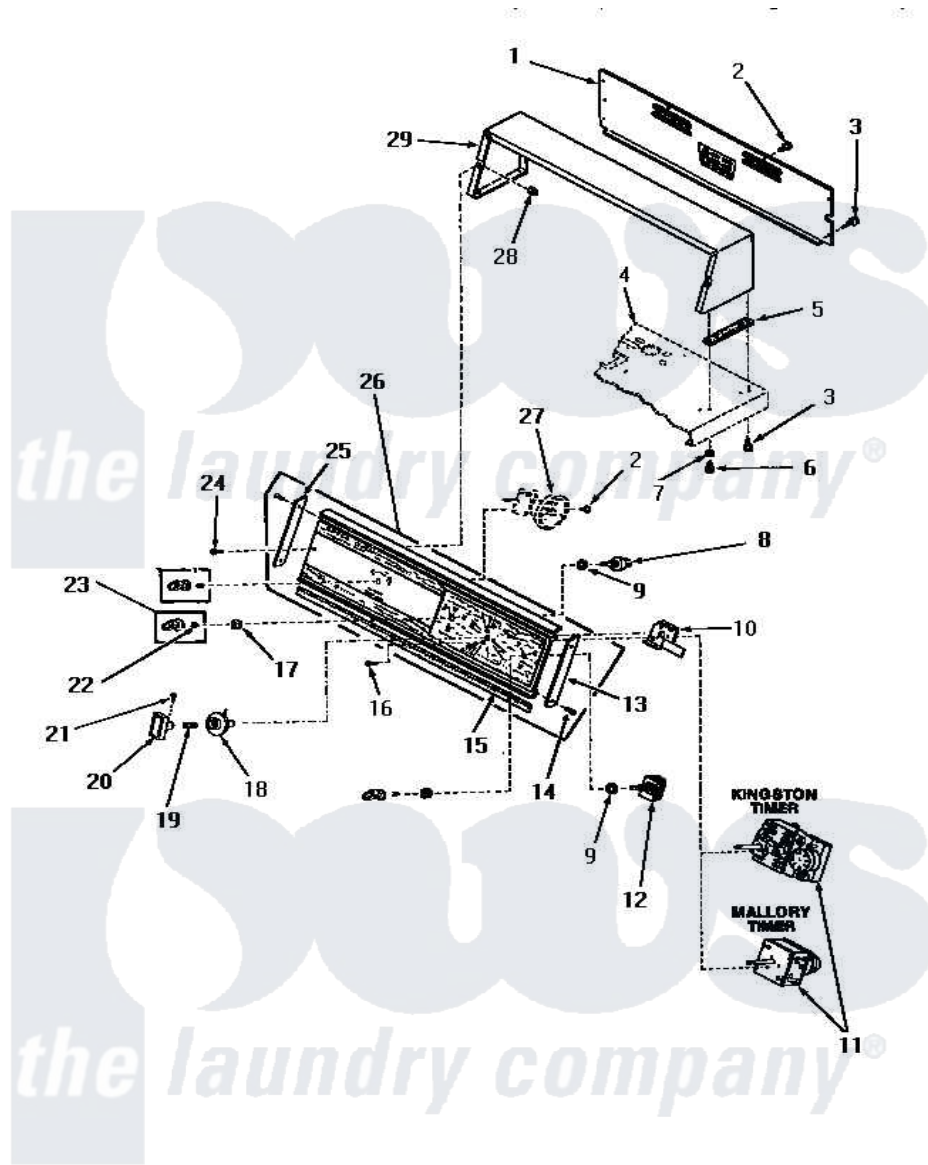

# Amana FA2960 09 - CONTROL PANEL, CONTROL HOOD & CONTROLS

## CONTROL PANEL, CONTROL HOOD AND CONTROLS

Amana [Residential Amana FA2960 Washer Parts](#) Parts Diagram 09 - CONTROL PANEL, CONTROL HOOD & CONTROLS

[Click on the part number to view part](#)

Item	Original Part Number	Replaced By	Status	Part Description
1	22890GR		Not Available	CONTROL HOOD REAR COVER, GRAY
2	23222	<a href="#">3177991</a>		Screw
3	25724		Not Available	HEX HEAD SCREW
4	Y00000000		Not Available	SEE NOTE CABINET TOP
5	23028		Not Available	GASKET,CONTROL BOX END
6	51250		Not Available	HEX HEAD SCREW
7	<a href="#">20493</a>			Washer, 11/64 ID x 3/8 OD
8	21300		Not Available	SWITCH,TEMPERATURE
9	<a href="#">91176</a>			Lockwasher, 3/8 Intshkp
10	26952		Not Available	SPACER
11	<a href="#">26918</a>			Timer
12	<a href="#">21302</a>			Switch, Motor-2SP
13	25073		Not Available	END CAP, RIGHT
14	52864	<a href="#">500226</a>		Screw, 8b-16 x 5/8 Tap

15	25071	Not Available	GASKET
16	20272	Not Available	PHILLIPS HEAD SCREW
17	<a href="#">24205</a>		Nut, Knurled 3/8-24
18	26326	Not Available	TIMER KNOB INDICATOR
19	<a href="#">26319</a>		Spring
20	26321	Not Available	TIMER KNOB
21	<a href="#">26318</a>		Screw, 8-32 X 1/4 Set S
22	23392	Not Available	CLIP FOR 26816 KNOB
23	<a href="#">24291</a>		Assembly, Knob
24	25232	Not Available	SCREW,8AB-18X7/8 OVAL
25	25072	Not Available	END CAP, LEFT
26	27282	Not Available	xREPLACE
27	Y00000000	Not Available	SEE NOTE PRESSURE SWITCH
28	<a href="#">54038</a>		NUt, Speed U-Type
29	22881H	Not Available	CONTROL HOOD, HARVEST GOLD
"	22881W	Not Available	CONTROL HOOD, WHITE
"	22881L	Not Available	CONTROL HOOD, ALMOND
"	22881A	Not Available	CONTROL HOOD, AVOCADO