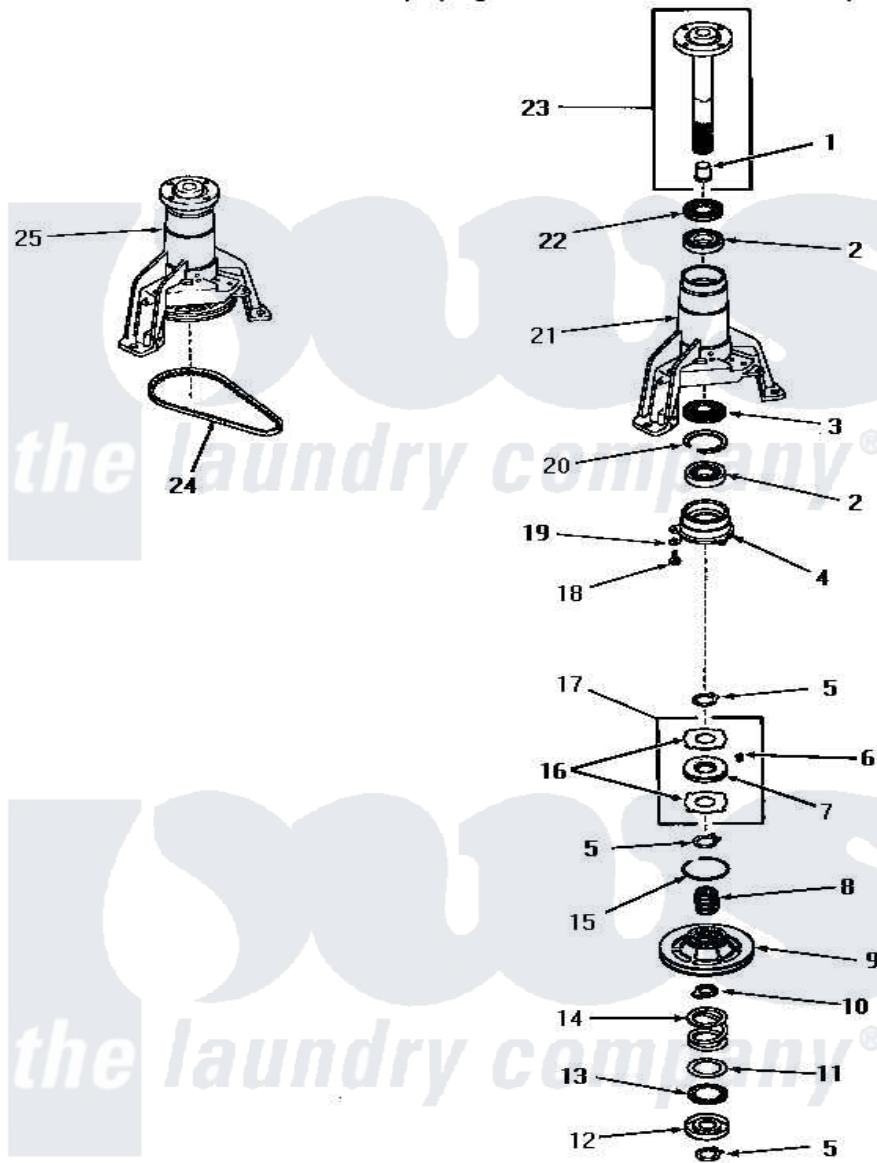

# Amana FA2960 12 - MAIN BEARING ASSY & SPIN BELT

## MAIN BEARING ASSEMBLY AND SPIN BELT

Amana [Residential Amana FA2960 Washer Parts](#) Parts Diagram 12 - MAIN BEARING ASSY & SPIN BELT  
 Click on the part number to view part

Item	Original Part Number	Replaced By	Status	Part Description
1	<a href="#">25854</a>			Bearing
2	<a href="#">20012</a>			Bearing
3	<a href="#">26247</a>			Slinger, Water
4	<a href="#">23639</a>			Retainer
5	<a href="#">23724</a>			Ring, Retaining
6	<a href="#">24500</a>			Clip, Spring
7	<a href="#">23708</a>			Assembly, Brake Disk
8	23634		Not Available	HUB
9	<a href="#">24690</a>			Assembly, Spin Pulley
10	23635		Not Available	STOP
11	<a href="#">23722</a>			Race, Bearing
12	<a href="#">23640</a>			Retainer
13	23721		Not Available	BEARING, NEEDLE
14	<a href="#">23723</a>			Spring
15	Y23720		Not Available	RING, SNAP
16	23637		Not Available	DISC, BRAKE

17	<a href="#">24599</a>		Assembly, Brake Disk
18	<a href="#">02422</a>		Screw, 1/4-20 X 1/2 HeX
19	<a href="#">02431</a>		Lockwasher, 1/4 Ext Shk
20	20084	Not Available	RING,RETAINING
21	25979	Not Available	HOUSING,MAIN BEARING
22	Y21659	Not Available	SEAL
23	<a href="#">23731</a>		Assembly, Spin Shaft
24	23759	Not Available	BELT
25	<a href="#">26018</a>		AsseMbly, Bearing Housing-M
NI	<a href="#">03200</a>		A-D Drive Lubricant