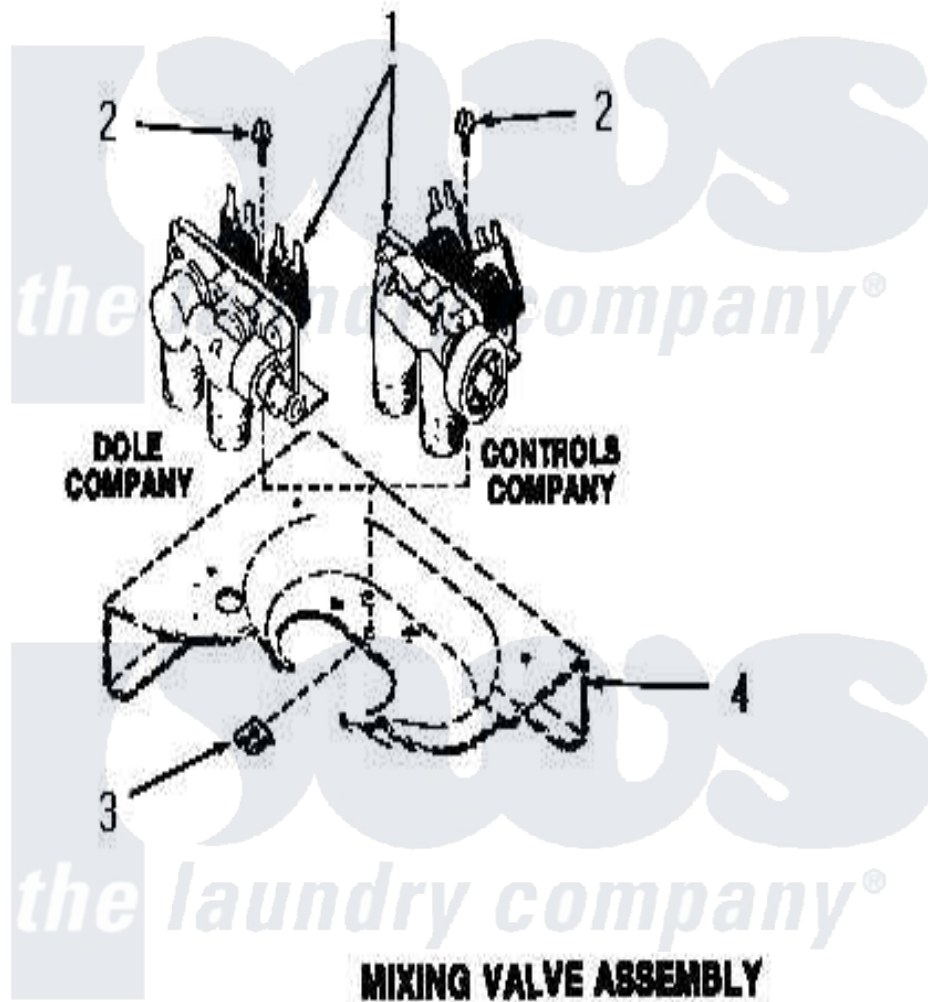

# Amana FA2960 13 - MIXING VALVE ASSY

Amana [Residential Amana FA2960 Washer Parts](#) Parts Diagram 13 - MIXING VALVE ASSY  
 Click on the part number to view part

Item	Original Part Number	Replaced By	Status	Part Description
1	25832	<a href="#">205613</a>		Water Valve
2	23962	<a href="#">W10116760</a>		Screw
3	23277		Not Available	NUT,SPEED
4	Y00000000		Not Available	SEE NOTE CABINET TOP