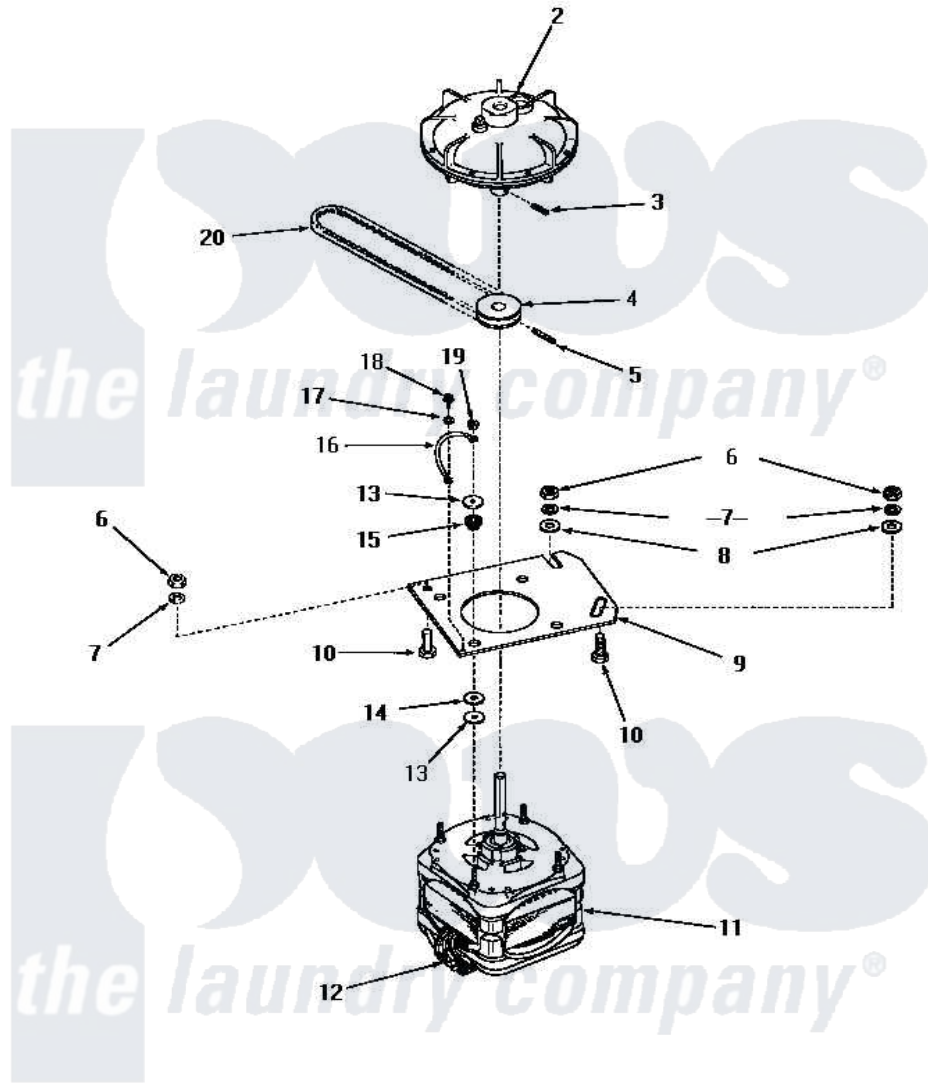

# Amana FA2960 14 - MOTOR, FLUID DRIVE & PUMP BELT

**MOTOR, FLUID DRIVE AND PUMP BELT**

Amana [Residential Amana FA2960 Washer Parts](#) Parts Diagram 14 - MOTOR, FLUID DRIVE & PUMP BELT  
 Click on the part number to view part

Item	Original Part Number	Replaced By	Status	Part Description
2	<a href="#">24706</a>			Assembly, Fluid Drive
3	24703		Not Available	PIN,ROLL
4	<a href="#">26116</a>			Pulley, Drive
5	<a href="#">23750</a>			Pin, Roll
6	20274	<a href="#">62739</a>		Nut, Lock
7	<a href="#">20277</a>			Lockwasher, 3/8 Std X 3
8	<a href="#">20279</a>			Washer, 13/32 ID x 13/16 OD
9	23769		Not Available	PLATE,MOUNTING
10	20255		Not Available	SCREW,3/8-16 X 1 HEX H
11	<a href="#">26069</a>			X Assembly, Motor And Pulley
12	24142		Not Available	SWITCH,MOTOR
"	24139		Not Available	SWITCH,MOTOR
13	20103	<a href="#">M0270519</a>		Washer
14	<a href="#">20104</a>			Washer
15	20102		Not Available	WASHER
16	25484		Not Available	GROUND WIRE

17	21735	Not Available	LOCKWASHER, No. 10 INTSHKP
18	<a href="#">20530</a>		Screw, 10-24 x 3/8 Hex
19	<a href="#">23604</a>		Nut, Hex 10-32 Lock
20	23759	Not Available	BELT
NI	20299	Not Available	FLUID DRIVE FLUID-BULK