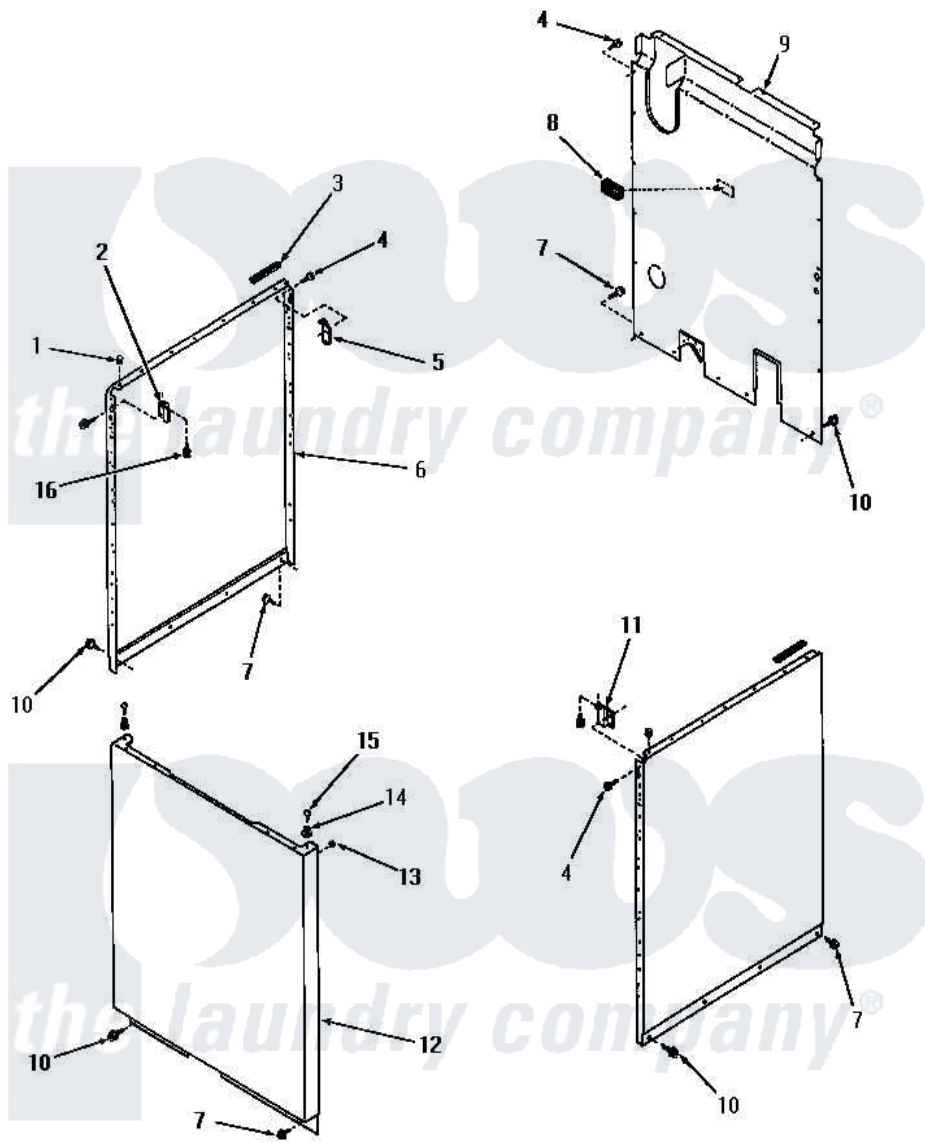

Amana FA2960 15 - PANELS

PANELS

Amana [Residential Amana FA2960 Washer Parts](#) Parts Diagram 15 - PANELS
 Click on the part number to view part

Item	Original Part Number	Replaced By	Status	Part Description
1	21176			Bumper
2	26691		Not Available	BRACKET,HOLD DOWN-L.H.
3	80312			Bumper Pad
4	51784		Not Available	SCREW,10B-16 X 1/2 HEX
5	52487			Lug, Hold-Down
6	26821K		Not Available	SIDE PANEL, RIGHT OR LEFT, COF
"	26821A		Not Available	PANEL,SIDE
"	26821C		Not Available	SIDE PANEL, RIGHT OR LEFT, COP
"	26821L		Not Available	PANEL,SIDE
"	26821H		Not Available	PANEL,SIDE
"	26821W		Not Available	SIDE PANEL, LEFT OR RIGHT, WHI
7	26415	27001200		Screw
8	23257		Not Available	PAD,BUMPER
9	24342GR		Not Available	REAR PANEL, GRAY

10	26592	Not Available	HEX HEAD SCREW
11	26690	Not Available	BRACKET,HOLD DOWN-R.H.
12	26822A	Not Available	PANEL,FRONT
"	26822K	Not Available	FRONT PANEL, COFFEE
"	26822C	Not Available	LOADING DOOR, COPPERTONE
"	26822L	Not Available	PANEL,FRONT
"	26822H	Not Available	PANEL,FRONT
"	26822W	Not Available	LOADING DOOR, WHITE
13	20387		Bumper
14	23020	Not Available	MOUNT,PANEL
15	Q6535	Not Available	SCREW,10B-16 X 3/4 ROU
16	23008		Screw, 10-24 X 3/4 Sems