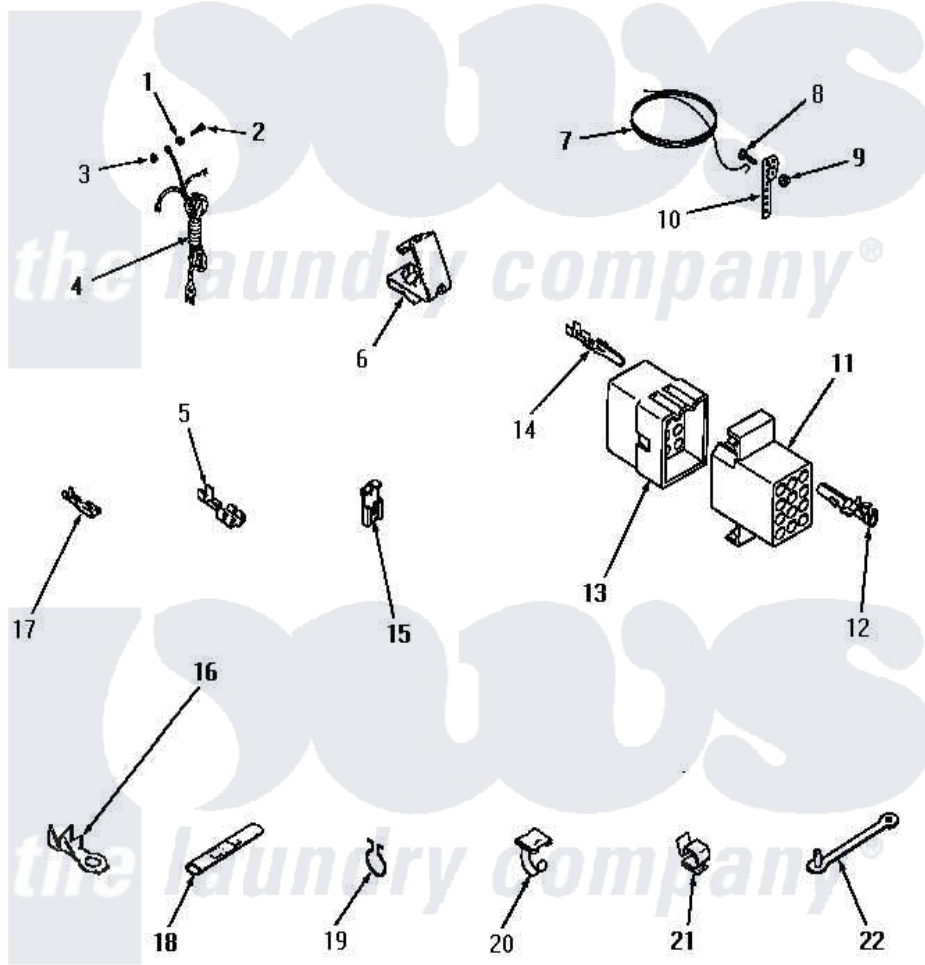

# Amana FA2960 16 - POWER CORD, WIRE & TERMINALS

## POWER CORD, WIRE AND TERMINALS

Amana [Residential Amana FA2960 Washer Parts](#) Parts Diagram 16 - POWER CORD, WIRE & TERMINALS  
 Click on the part number to view part

Item	Original Part Number	Replaced By	Status	Part Description
1	<a href="#">03815</a>			Lockwasher, No.10 Ext Shk
2	<a href="#">20267</a>			Screw, 10-24 X 3/8 Round
3	03673		Not Available	NUT
4	22660		Not Available	POWER CORD AND PLUG
5	Y00119		Not Available	SPADE TERMINAL(18 GAUGE) (1/4 INCH-(1) 18 GAUGE WIRE)
6	00158		Not Available	GROUND CLIP
7	Y21429		Not Available	GROUND WIRE
8	21431		Not Available	ROUND HEAD SCREW
9	Y20278		Not Available	LOCKWASHER
10	21430		Not Available	STRAP,GROUND
11	23042		Not Available	RECEPTACLE
"	Y23034	<a href="#">26163</a>		Receptacle, 9 Circuit
"	<a href="#">23036</a>			Receptacle, 12 Circuit
"	23038		Not Available	RECEPTACLE,15 CIRCUIT
"	23039	<a href="#">697780</a>		Receptacle,

12	Y00117	<a href="#">5011-XX</a>		093 Female Socket
13	23035		Not Available	PLUG,12 CIRCUIT
"	<a href="#">23033</a>			Plug, 9 Circuit
"	<a href="#">23037</a>			Plug, 15 Circuit
"	<a href="#">23041</a>			Plug, 6 Circuit
"	<a href="#">23040</a>			Plug-3 Circuit
14	<a href="#">Y00116</a>			Terminal, Pin-Male
15	<a href="#">Y00120</a>			Terminal, Flag-1/4 Fema
16	<a href="#">00110</a>			No.10 18 Gauge Wire
17	<a href="#">00112</a>			Terminal, Spade-3/16 Fe
18	21091		Not Available	CONNECTOR TWO 1/4 INCH MALE
19	<a href="#">51291</a>			Clip, Wire
20	21793		Not Available	CABLE CLIP
21	<a href="#">21036</a>			Clip, Cable
22	22837		Not Available	STRAP, WIRE