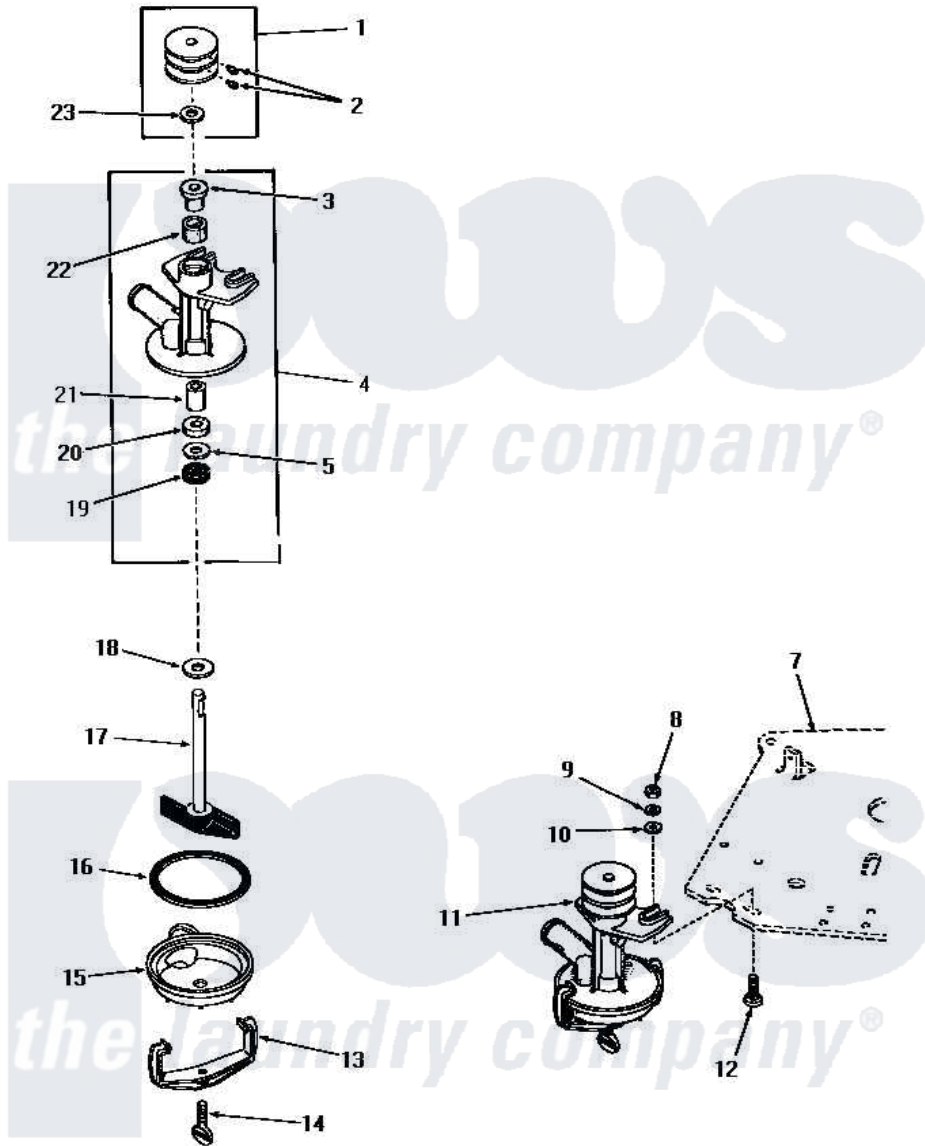

Amana FA2960 17 - PUMP ASSY

PUMP ASSEMBLY

Amana [Residential Amana FA2960 Washer Parts](#) Parts Diagram 17 - PUMP ASSY
 Click on the part number to view part

Item	Original Part Number	Replaced By	Status	Part Description
1	23770		Not Available	ASSY,PULLEY
2	02771			Screw, 1/4-20 x 3/8 Hex S
3	20072			Bearing
4	20763		Not Available	PUMP BODY
5	20093			Washer, 29/64 ID x 63/64 OD
6	131P3			Kit, Pump Kt85
7	Y00000000		Not Available	SEE NOTE MOUNTING PLATE
8	20275	27001225		Nut, Jam Mid Lock 1/4-20
9	03189			LoCkwasher, 1/4 Std-C P
10	20176			Washer, .2656 ID x 9/16 OD
11	25178		Not Available	ASSY,PUMP
12	24390			Bolt
13	20066			Clamp, Pump
14	20161			Screw, 5/16-18 X 1-1/16
15	04316		Not Available	BOTTOM,PUMP
16	20097		Not Available	GASKET

17	04372	Not Available	ASSY,IMPELLER
18	20099		Washer, .440idx1.125odx
19	20095		Seal
20	20094		Packing Material
21	20071		Bearing
22	26479		Wick
23	26919	Not Available	WASHER,PUMP PULLEY