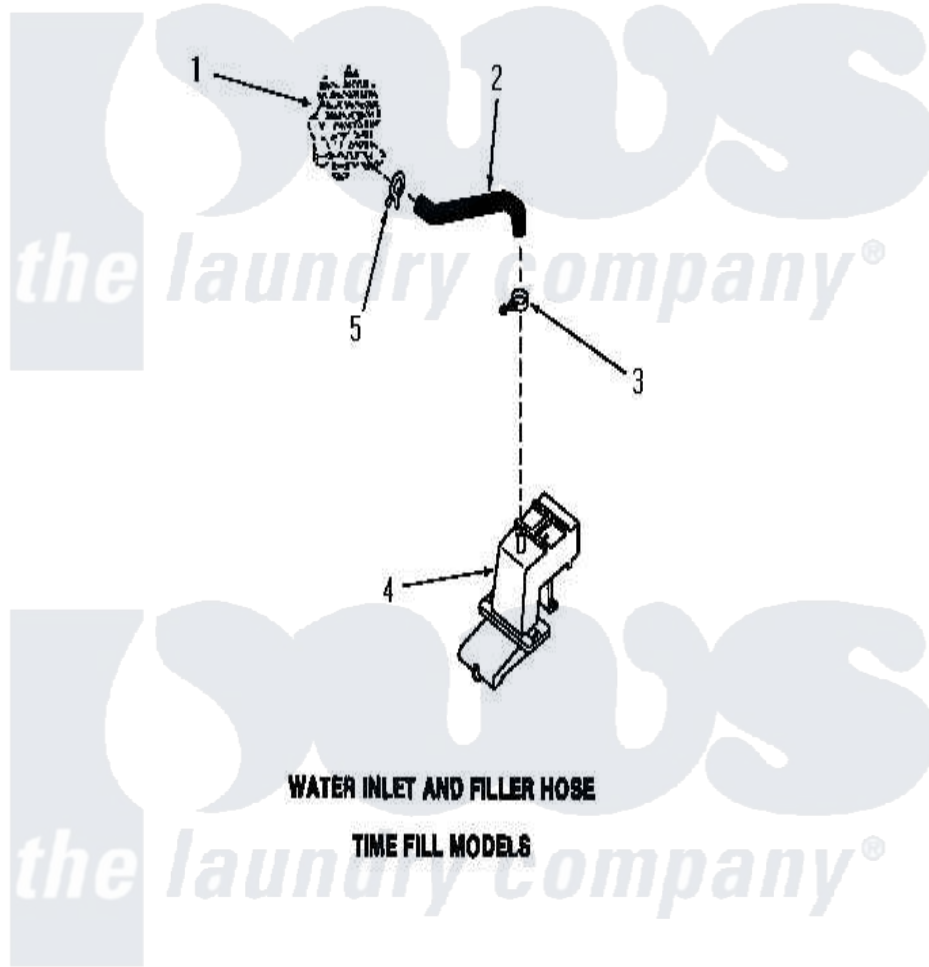

Amana FA2960 19 - WATER INLET & FILLER HOSE

Amana [Residential Amana FA2960 Washer Parts](#) Parts Diagram 19 - WATER INLET & FILLER HOSE
Click on the part number to view part

Item	Original Part Number	Replaced By	Status	Part Description
"	NOTE:		Not Available	IF DRAIN HOSE MUST BE SHORTENED, CUT HOSE BETWEEN MOLDED END AND ELBOW. USE NO.25863 HOSE COUPLING TO SPLICE HOSE.
1	Y00000000		Not Available	SEE NOTE MIXING VALVE ASSEMBLY
2	25822			Hose, Filler
3	25988	596669		Clamp, Manifold
4	23327			Assembly, Water Inlet
5	80479		Not Available	HOSE CLAMP